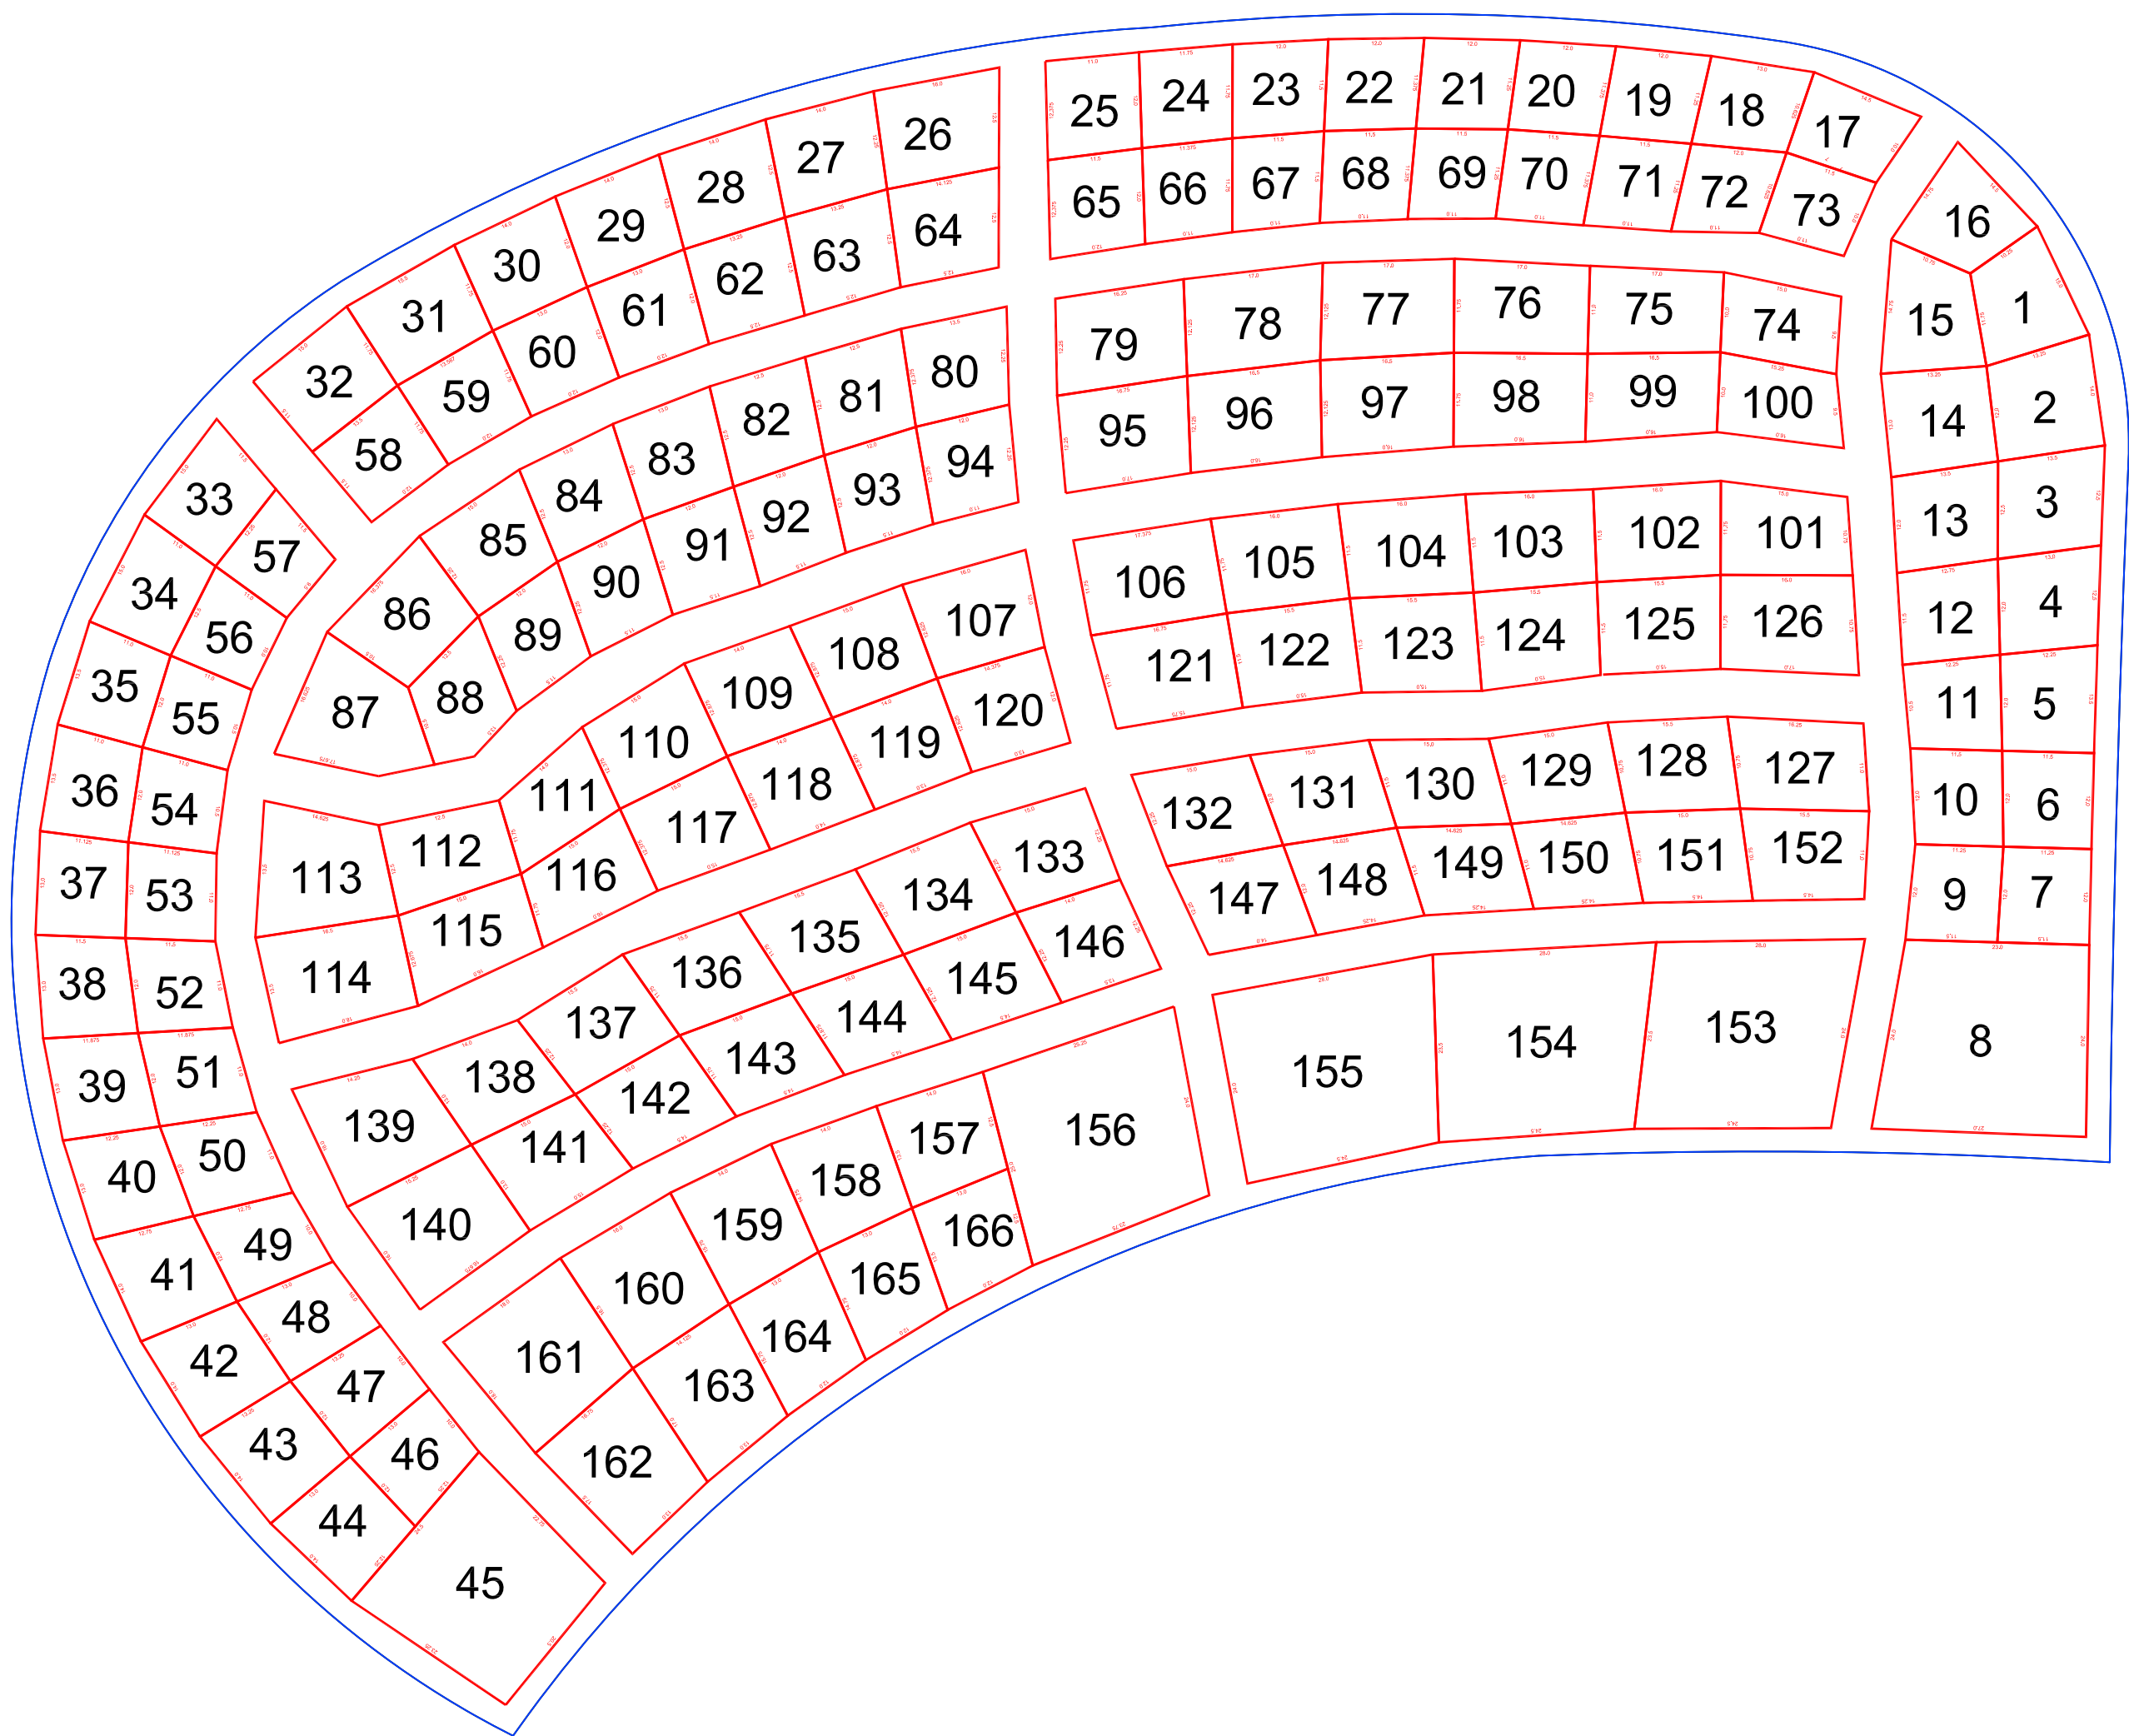

Scale 1"=20'

Lot 1

City of New Philadelphia Cemetery Dept.

Scale 1"=20'

Lot 2

City of New Philadelphia Cemetery Dept.

Scale 1"=20'

Lot 3

Scale 1"=20'

Lot 9

City of New Philadelphia Cemetery Dept.

Scale 1"=20'

Lot 10

City of New Philadelphia Cemetery Dept.

Scale 1"=20'

Lot 11

Scale 1"=20'

Lot 17N

City of New Philadelphia Cemetery Dept.

Scale 1"=20'

Lot 17S

City of New
Philadelphia
Cemetery Dept.

Scale 1"=20'

Lot 18

Scale 1"=20'

Lot G

City of New Philadelphia Cemetery Dept.

Scale 1"=20'

Lot H