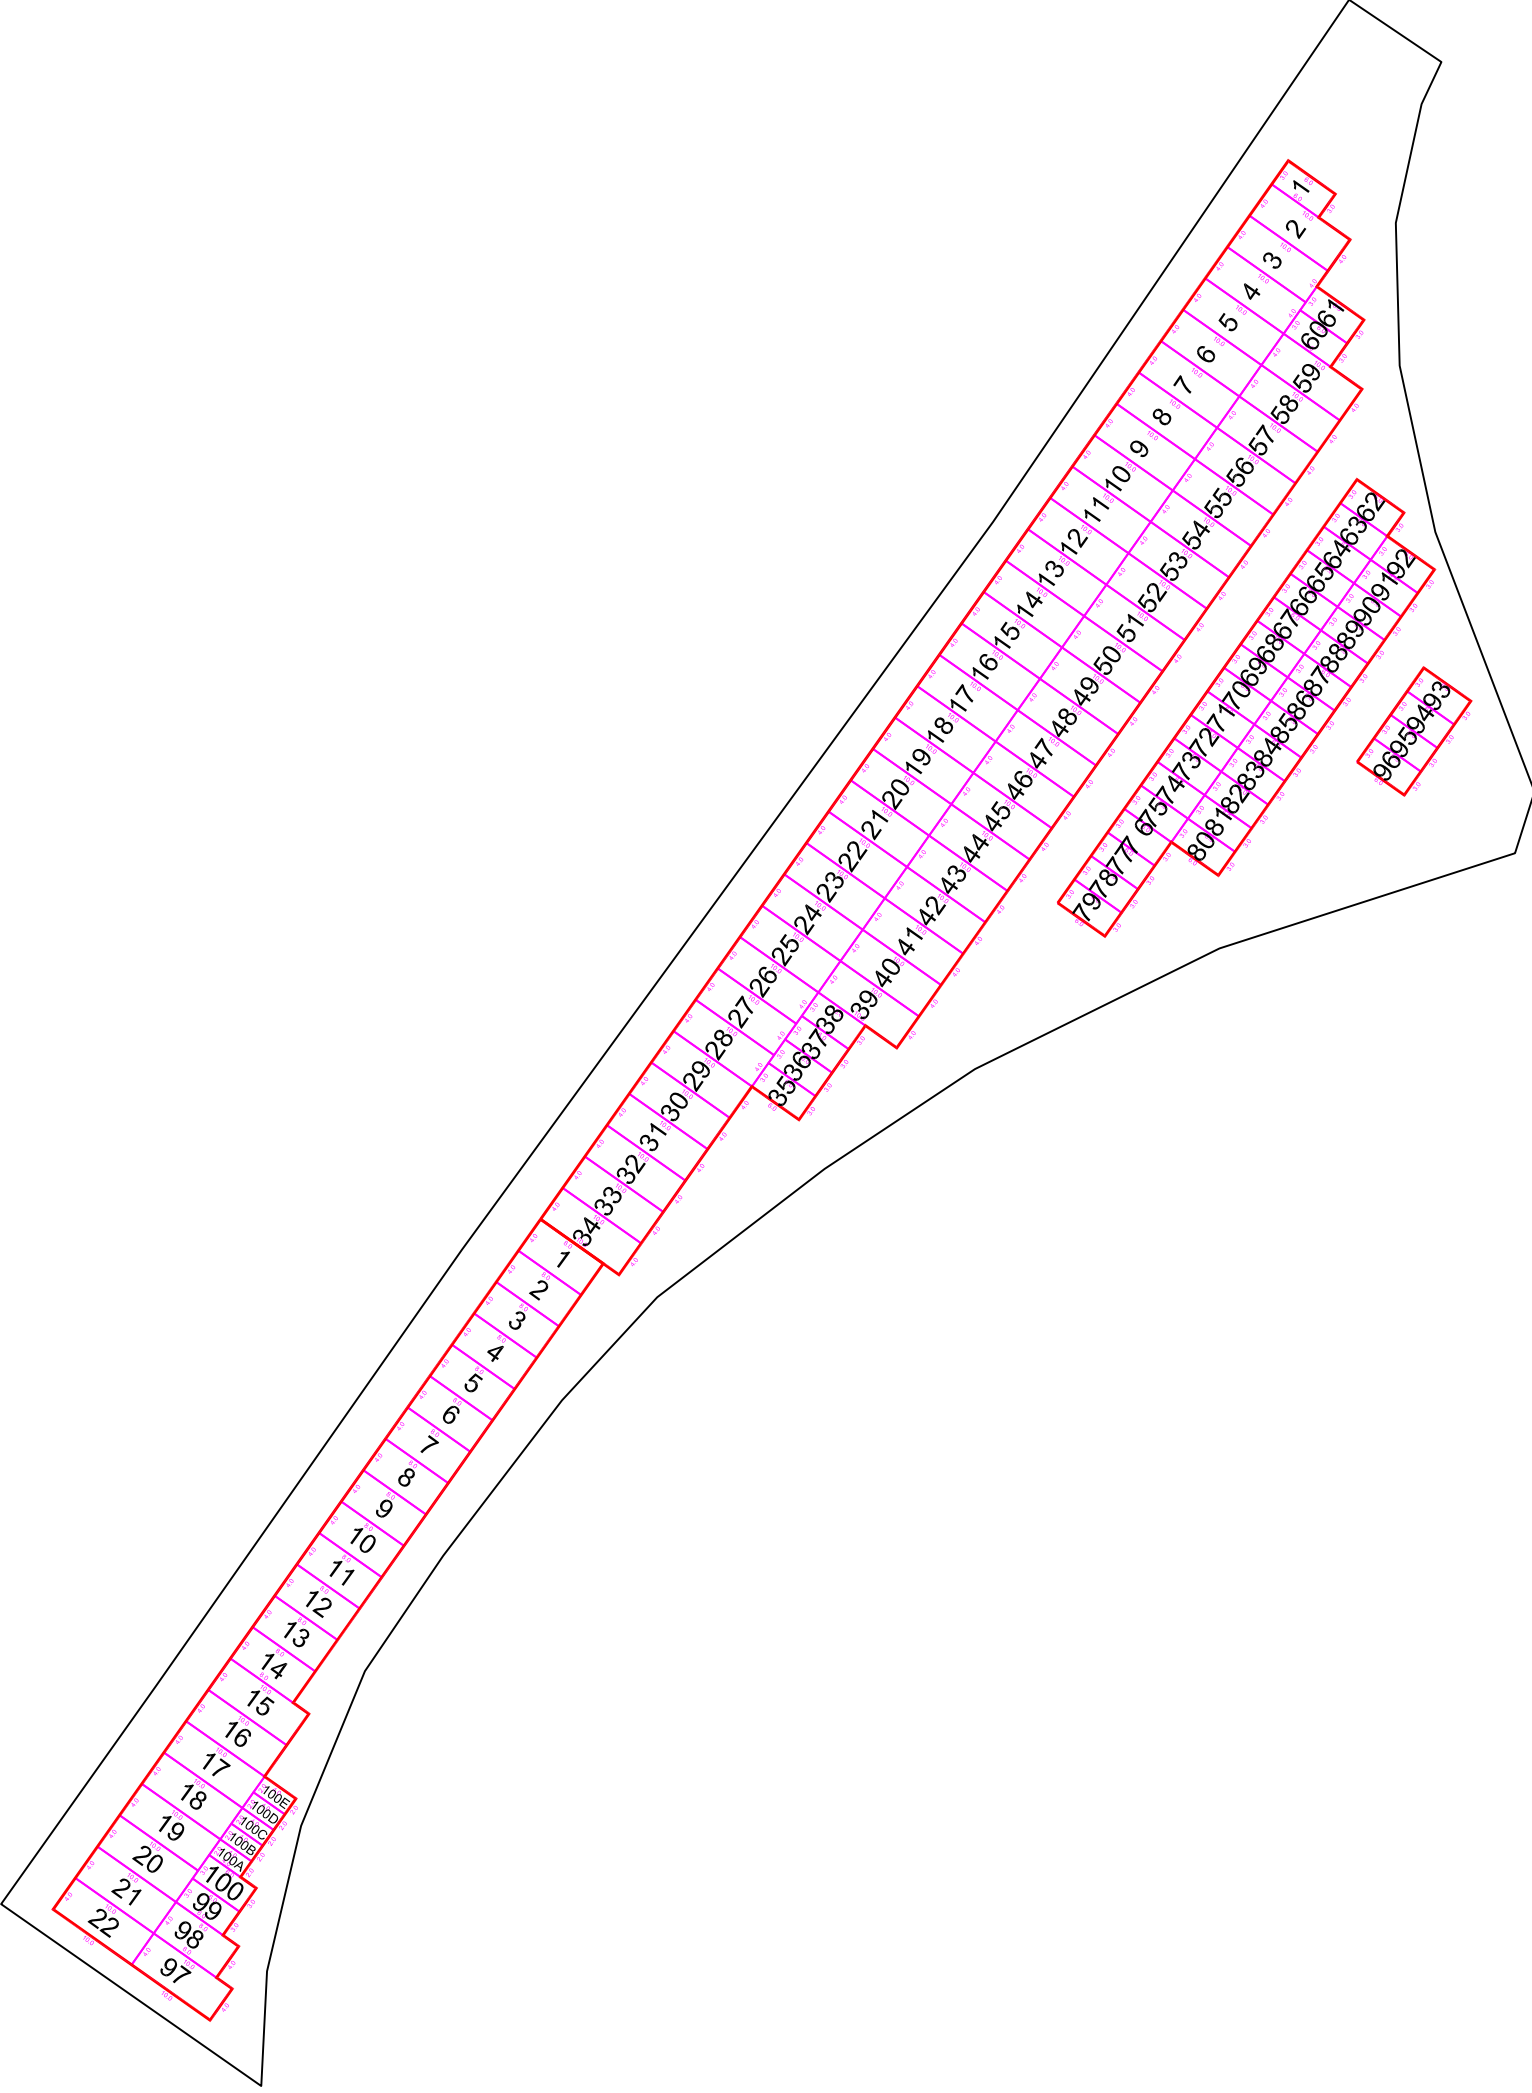

Scale 1"=20'

Lot 1

City of New Philadelphia Cemetery Dept.

Scale 1"=20'

Lot 2

City of New Philadelphia Cemetery Dept.

Scale 1"=20'

Lot 3

Scale 1"=20'

Lot 9

City of New Philadelphia Cemetery Dept.

Scale 1"=20'

Lot 10

City of New Philadelphia Cemetery Dept.

Scale 1"=20'

Lot 11

Lot 14

City of New
Philadelphia
Cemetery Dept.

Scale 1"=20'

Lot 15

City of New
Philadelphia
Cemetery Dept.

Scale 1"=20'

Lot 16

City of New
Philadelphia
Cemetery Dept.

Scale 1"=20'

Lot 17N

City of New Philadelphia Cemetery Dept.

Scale 1"=20'

Lot 17S

City of New
Philadelphia
Cemetery Dept.

Scale 1"=20'

Lot 18