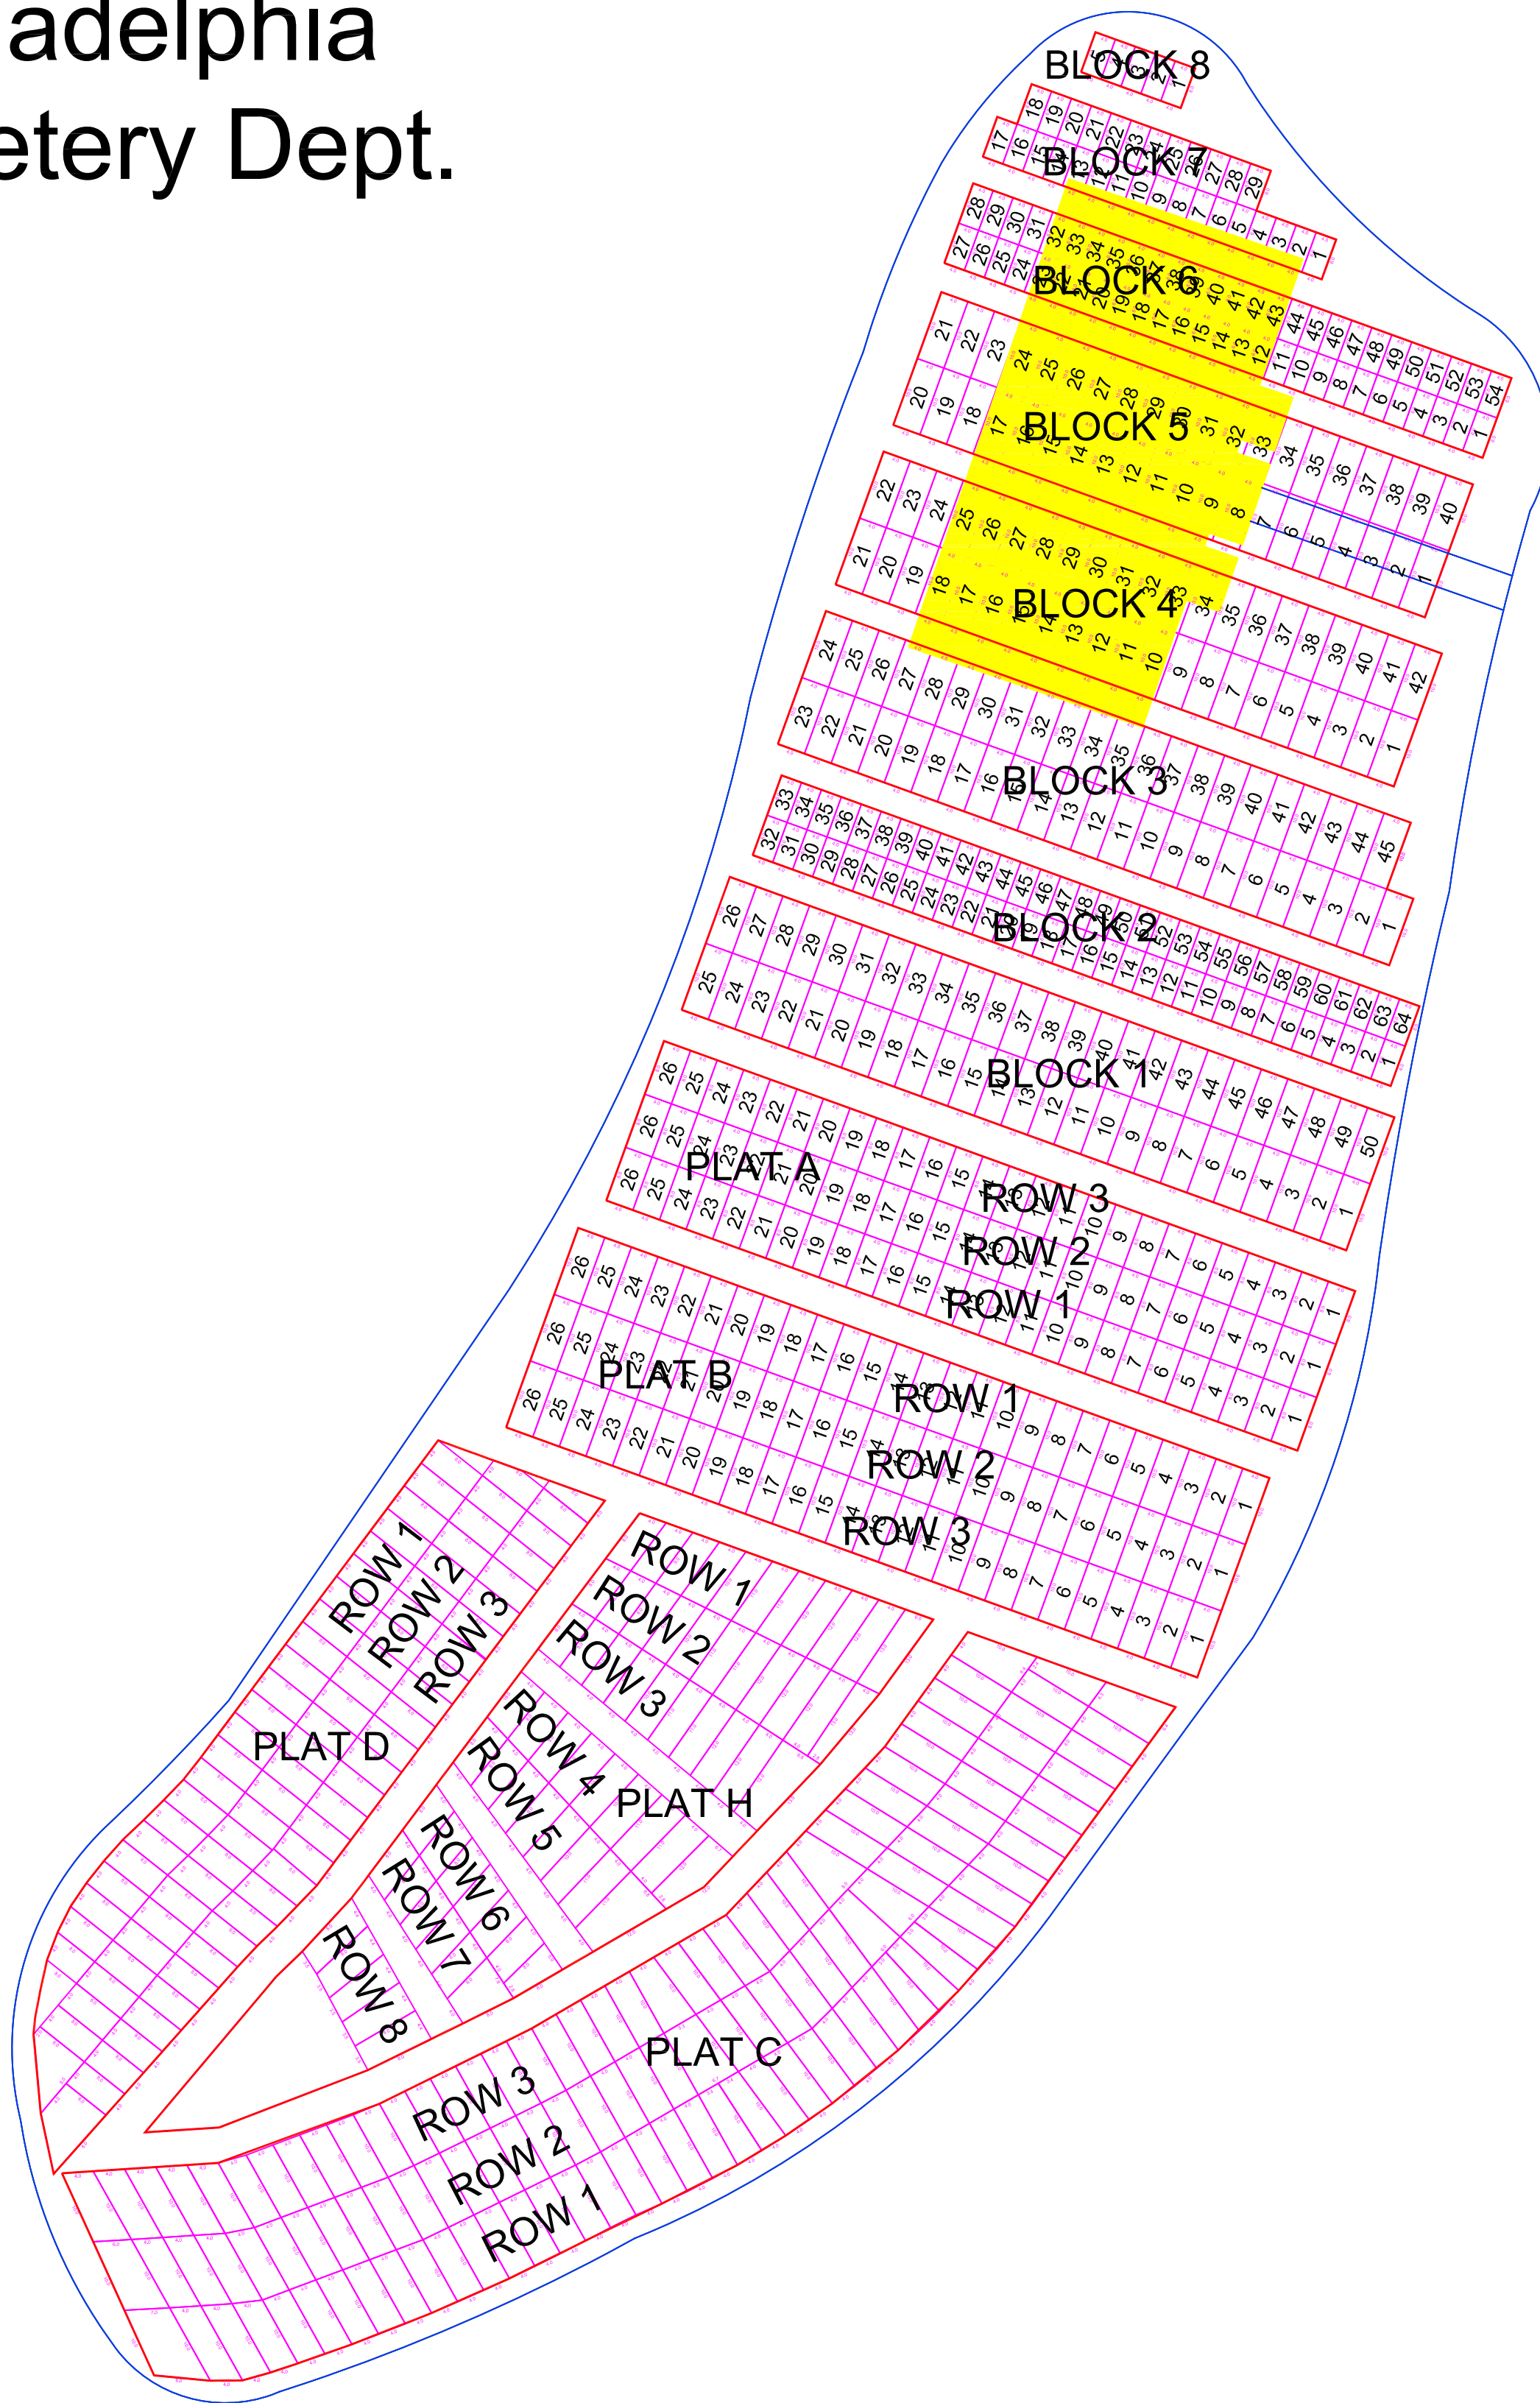

Scale 1"=20'

Lot 1

City of New Philadelphia Cemetery Dept.

Scale 1"=20'

Lot 2

City of New Philadelphia Cemetery Dept.

Scale 1"=20'

Lot 3

City of New
Philadelphia
Cemetery Dept.

Scale 1"=20'

Lot 4

City of New
Philadelphia
Cemetery Dept.

Scale 1"=20'

Lot 5

City of New Philadelphia Cemetery Dept.

Scale 1"=20'

Lot 6

City of New
Philadelphia
Cemetery Dept.

Scale 1"=20'

Lot 7

City of New Philadelphia Cemetery Dept.

Scale 1"=20'

Lot 8

City of New Philadelphia Cemetery Dept.

Scale 1"=20'

Lot 9

City of New Philadelphia Cemetery Dept.

Scale 1"=20'

Lot 10

City of New Philadelphia Cemetery Dept.

Scale 1"=20'

Lot 11