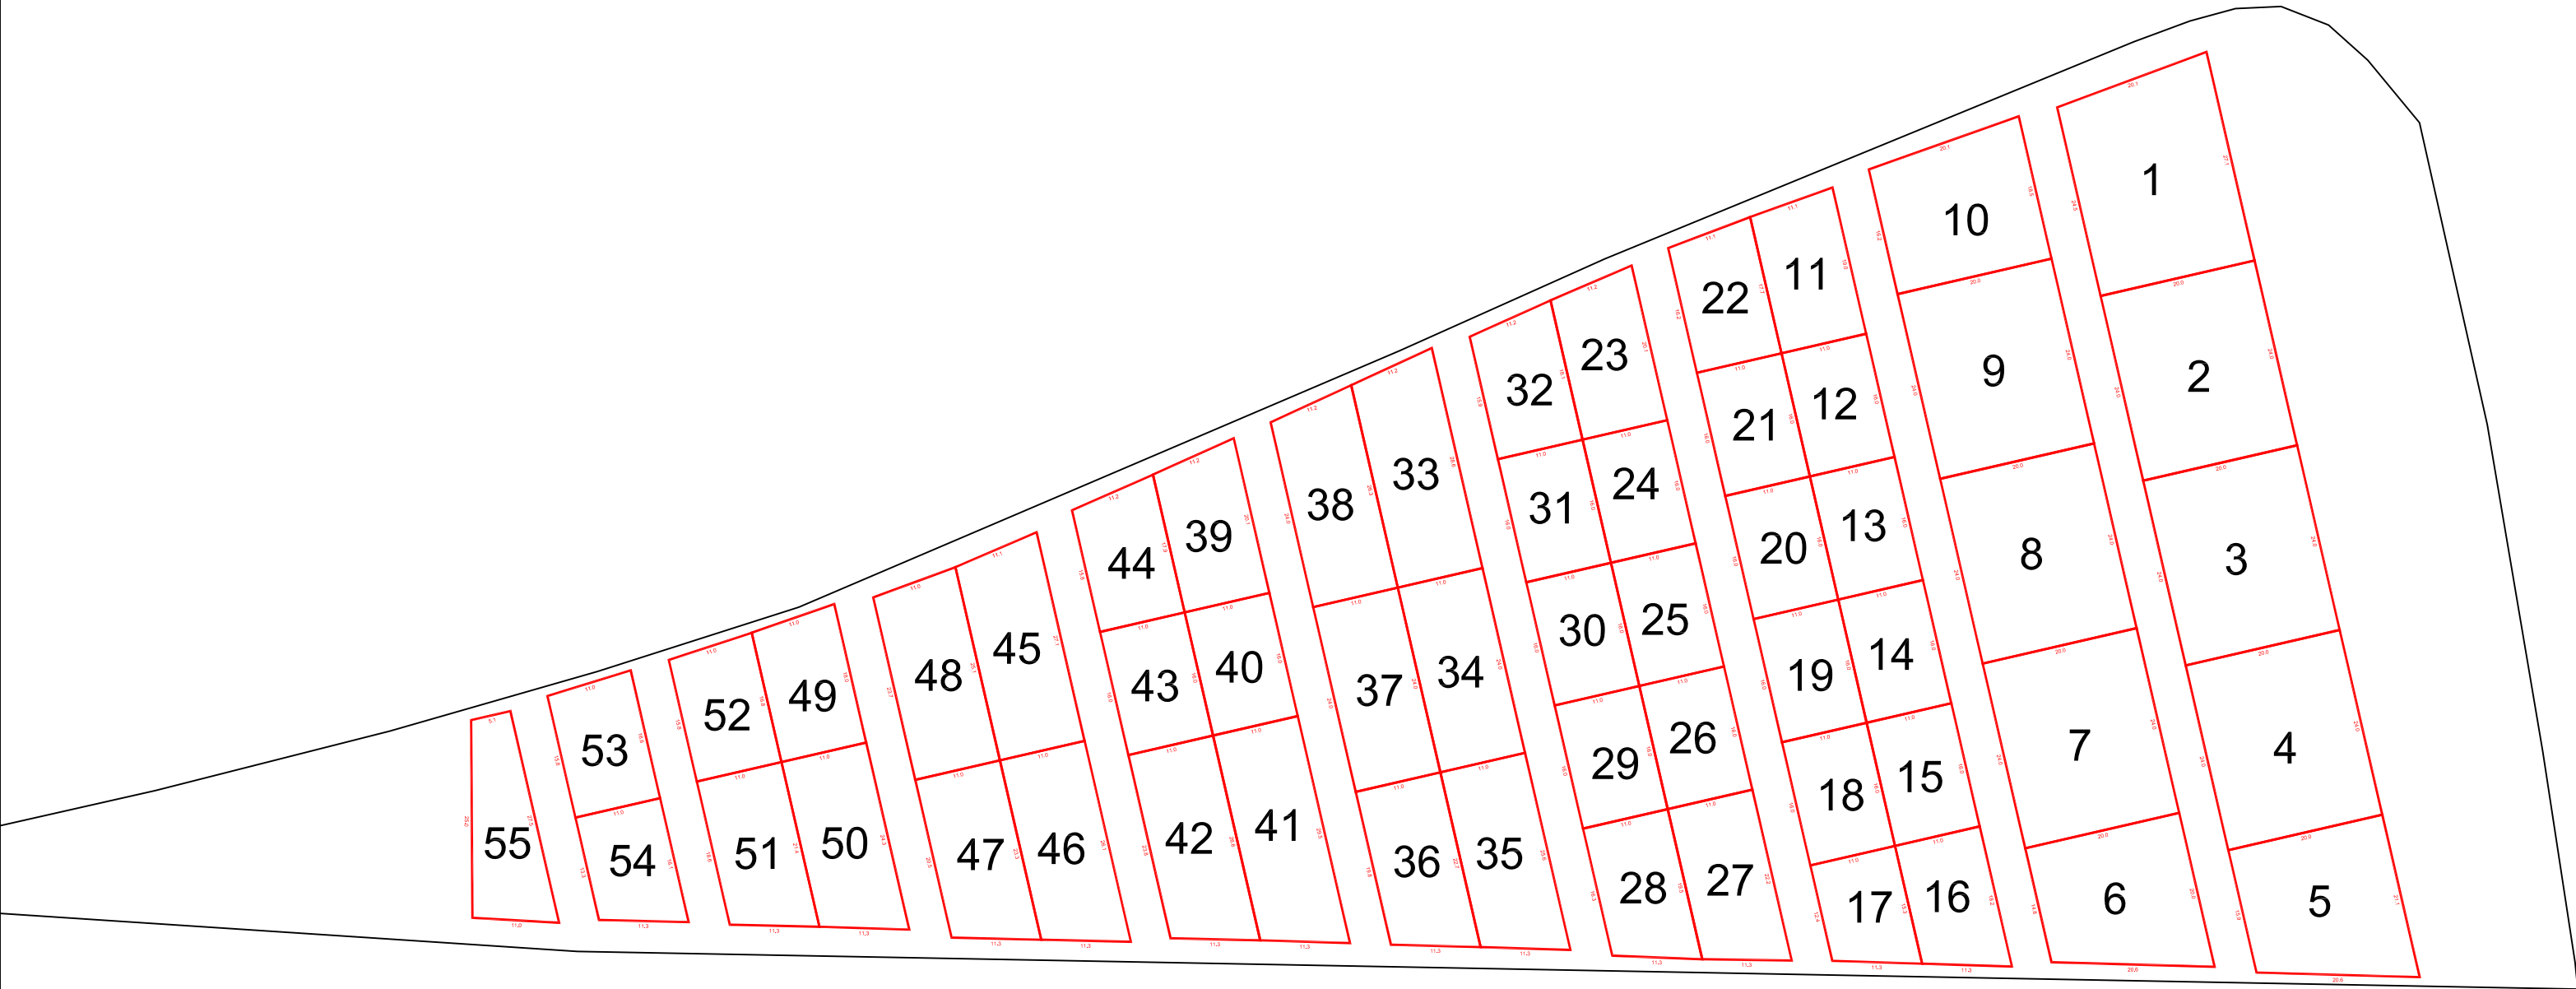

Lot 14

City of New
Philadelphia
Cemetery Dept.

Scale 1"=20'

Lot 15

City of New
Philadelphia
Cemetery Dept.

Scale 1"=20'

Lot 16

City of New
Philadelphia
Cemetery Dept.

Scale 1"=20'

Lot 17N

City of New Philadelphia Cemetery Dept.

Scale 1"=20'

Lot 17S

City of New
Philadelphia
Cemetery Dept.

Scale 1"=20'

Lot 18