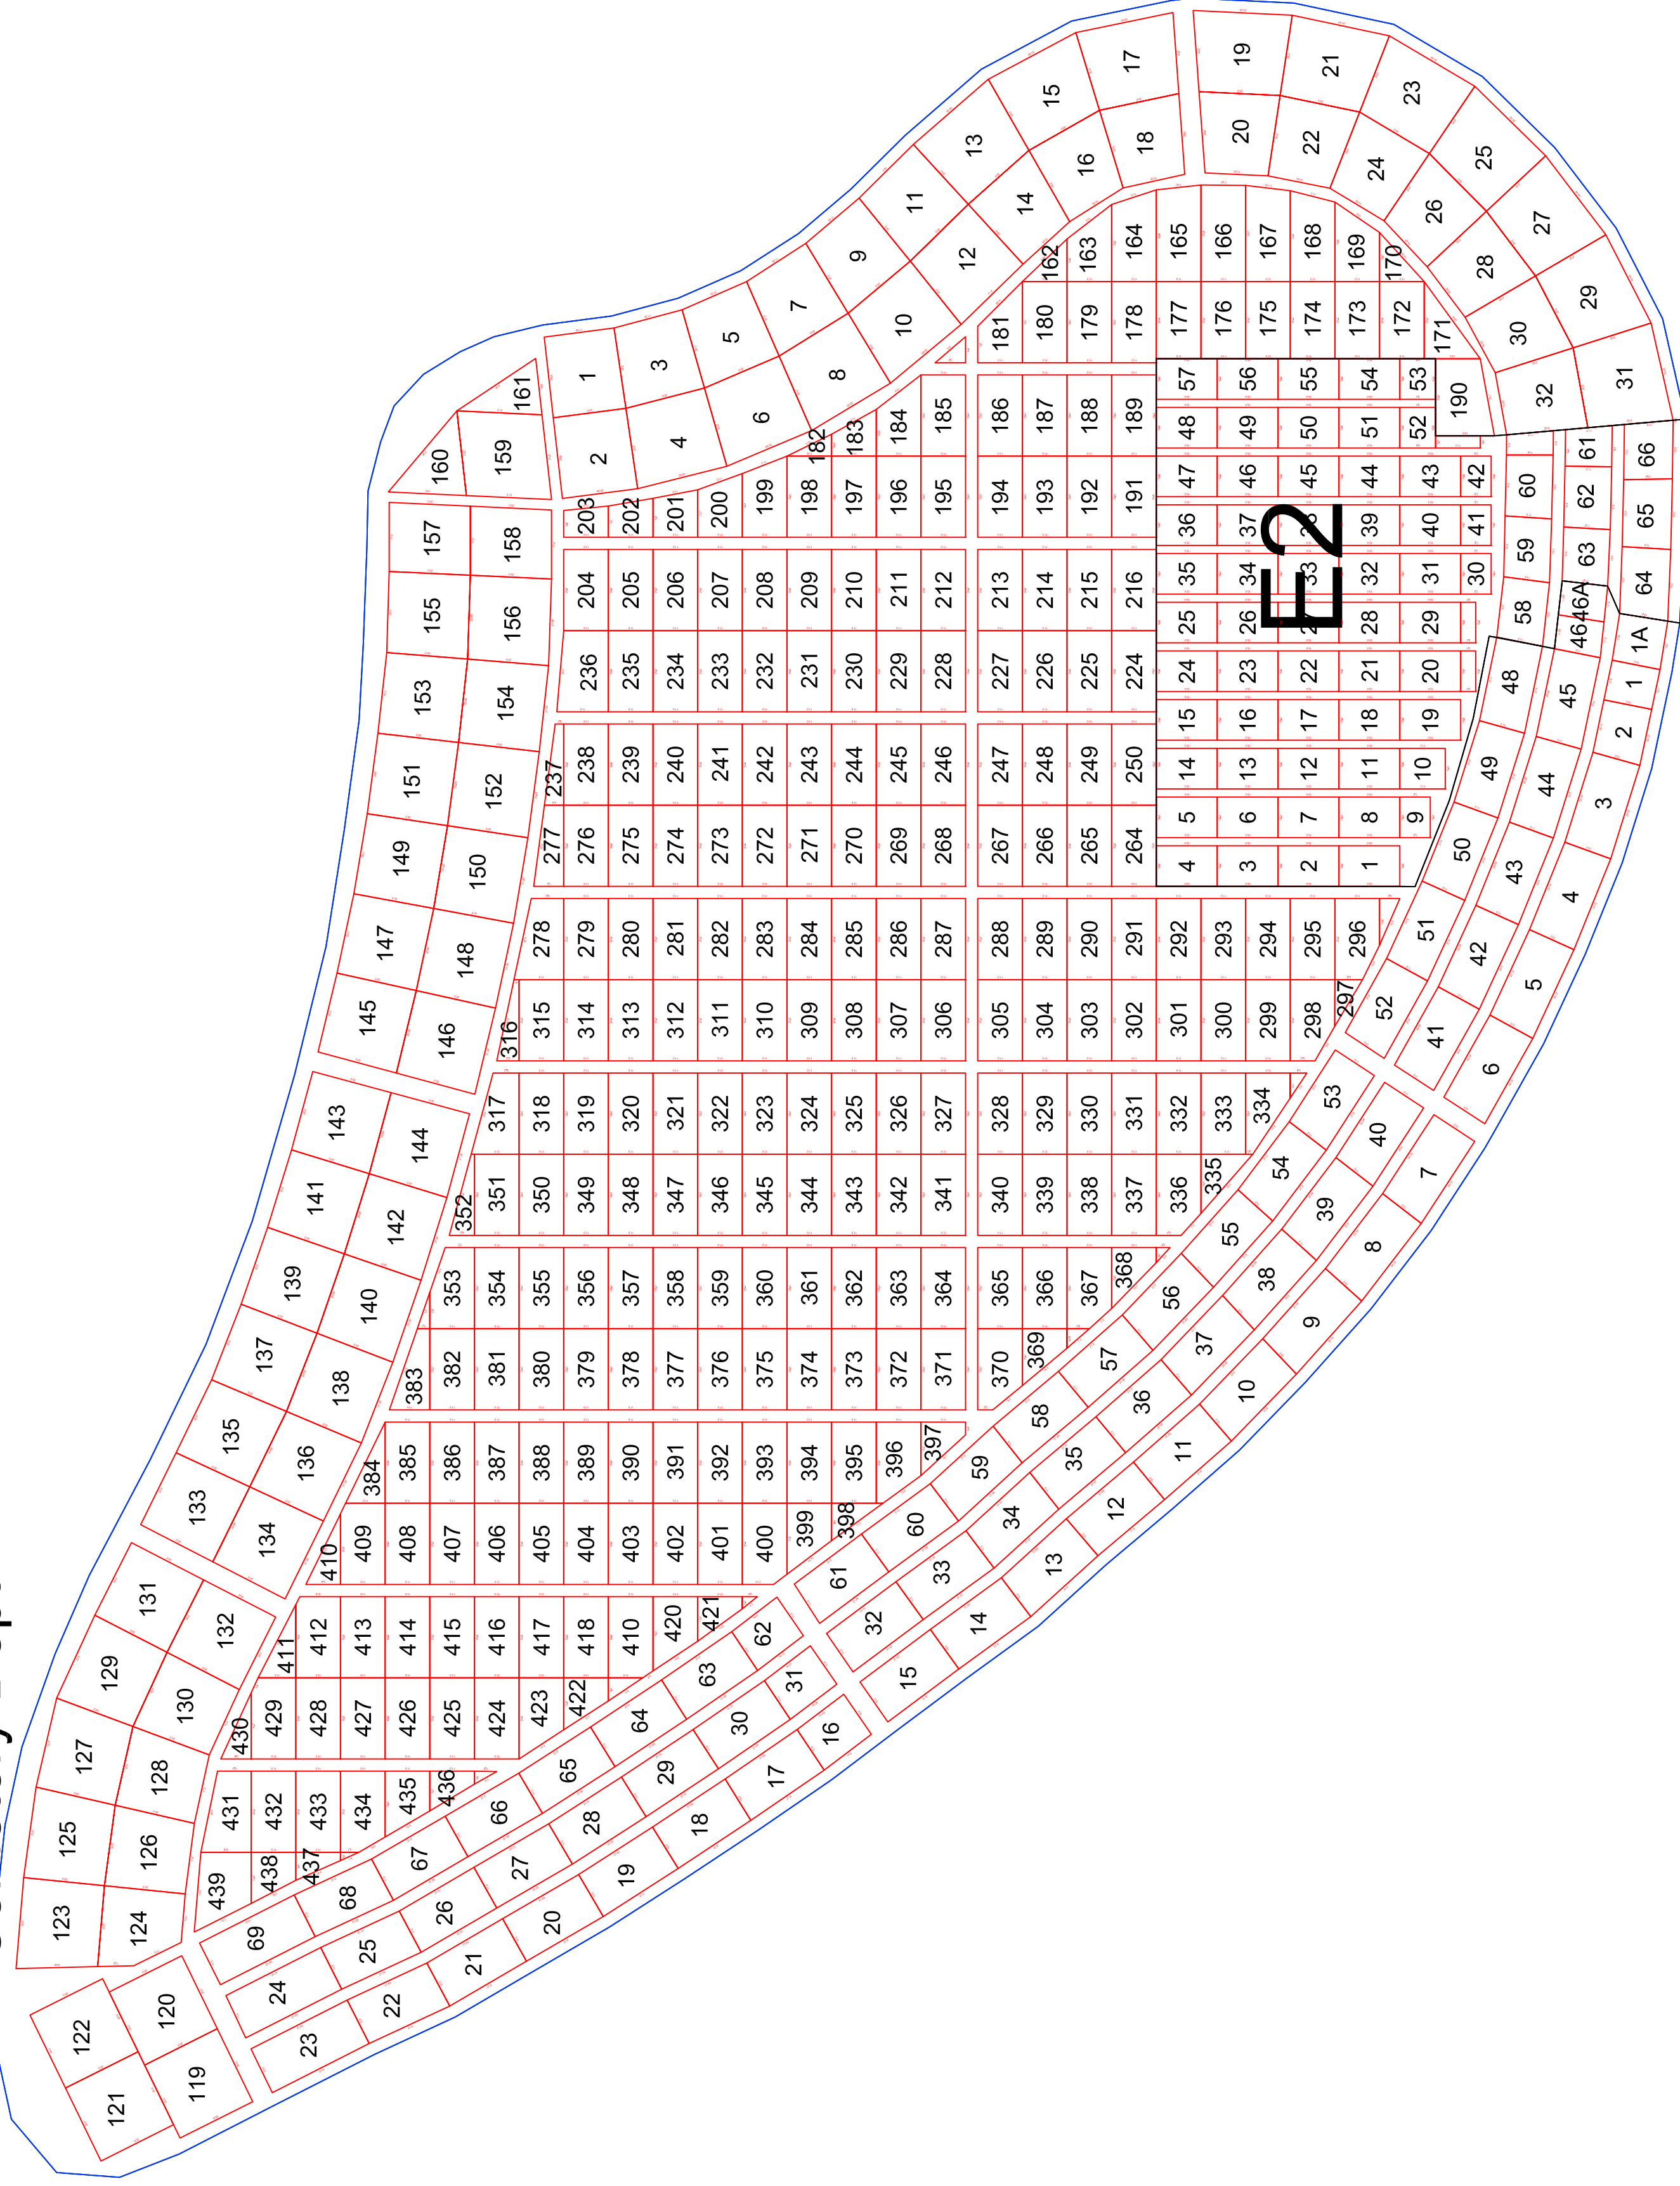

City of New
Philadelphia
Cemetery Dept.

Scale 1"=30'

Lot E & E2