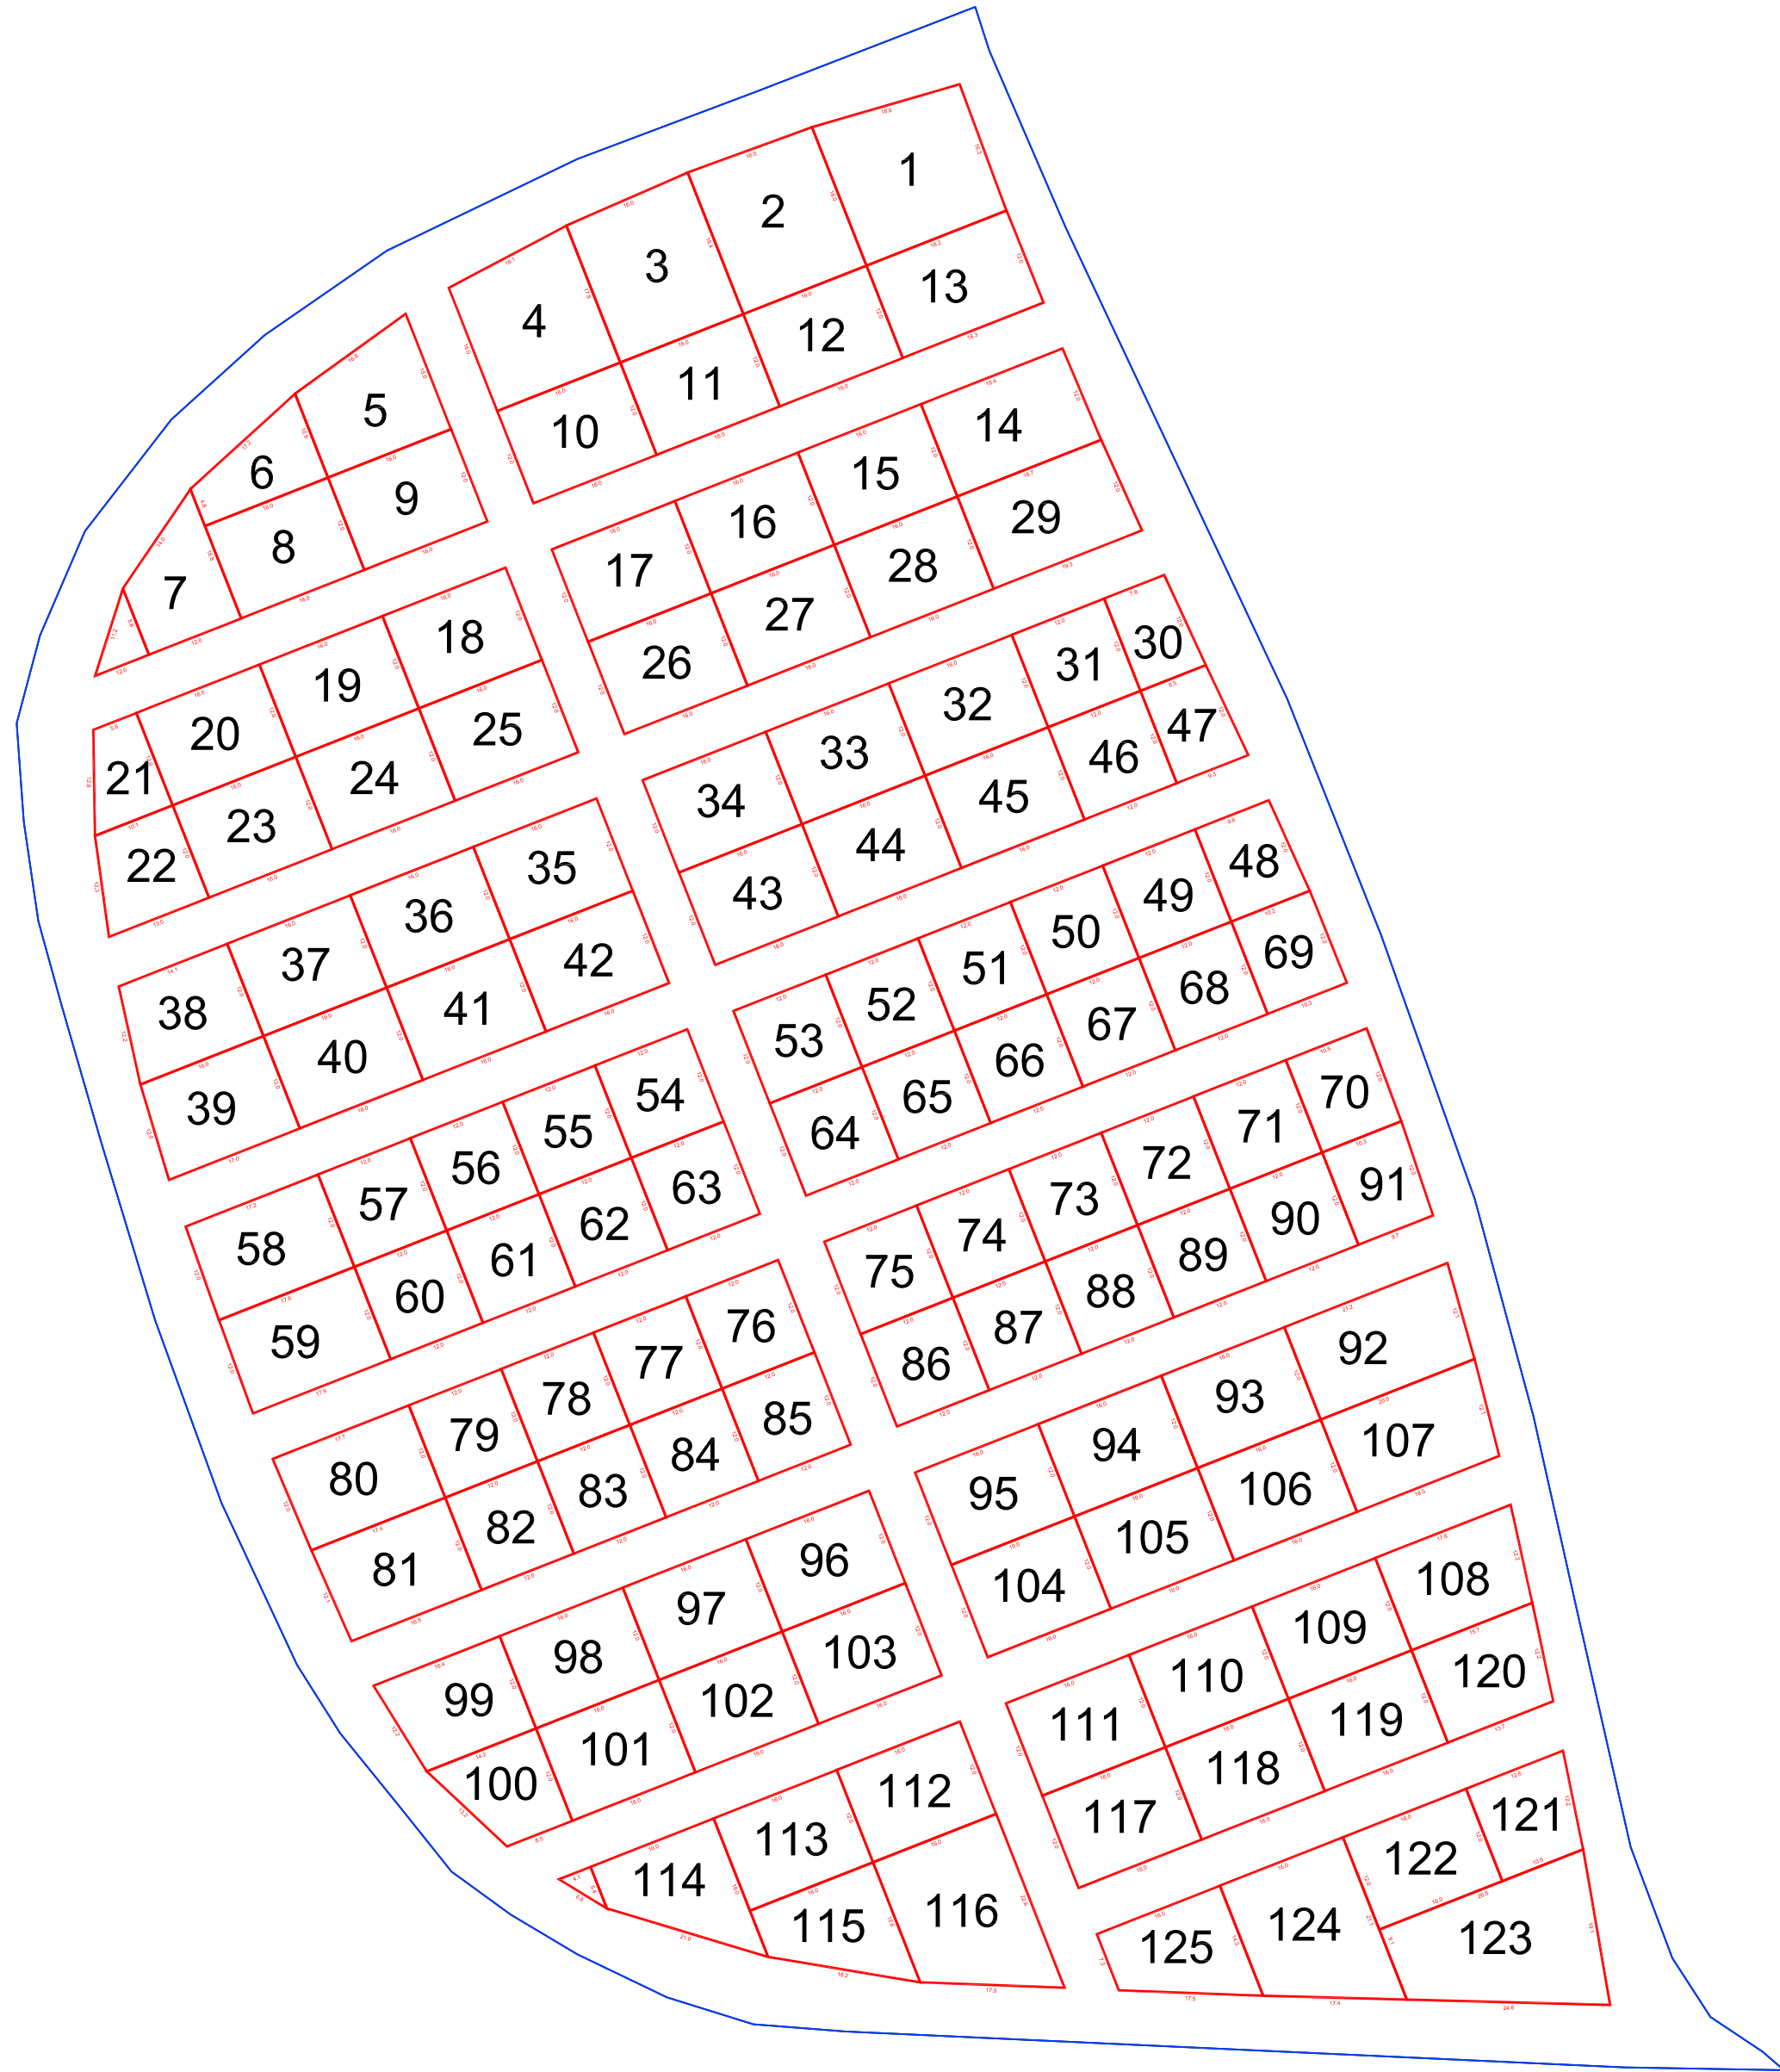

City of New
Philadelphia
Cemetery Dept.

Scale 1"=20'

Lot 15