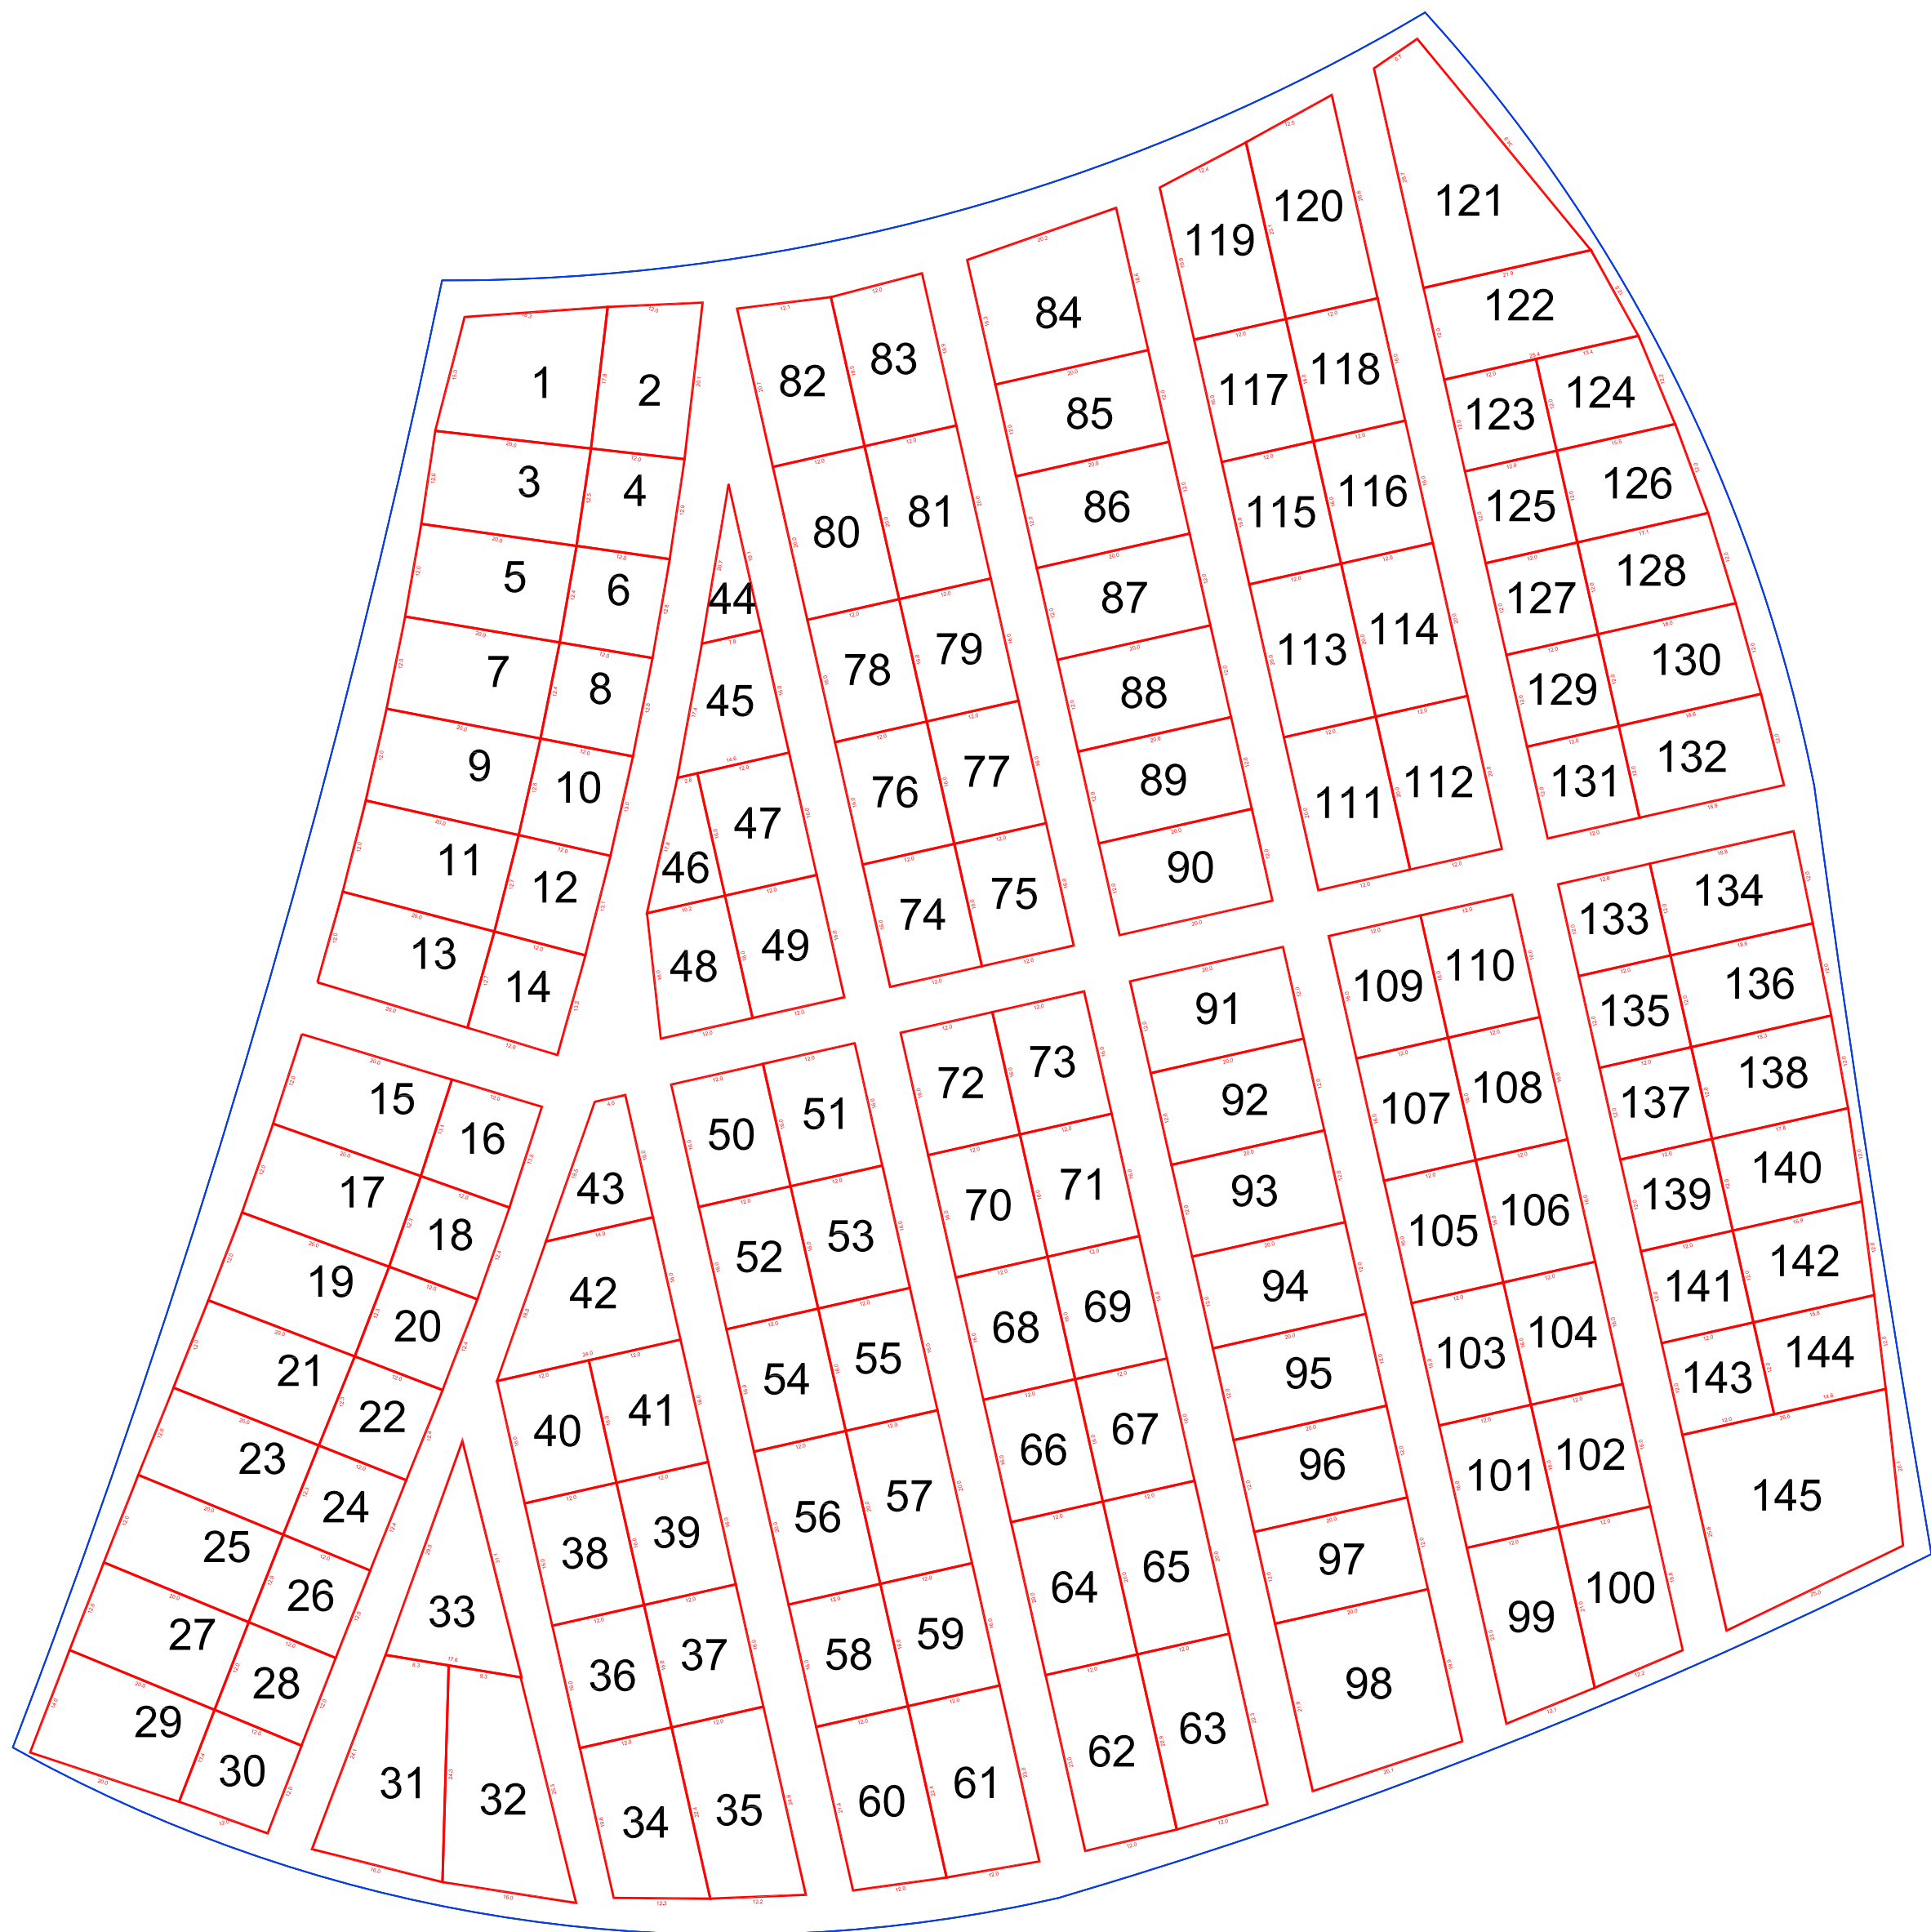

Scale 1"=20'

Lot 1

City of New Philadelphia Cemetery Dept.

Scale 1"=20'

Lot 2

City of New Philadelphia Cemetery Dept.

Scale 1"=20'

Lot 3

Lot 6

City of New
Philadelphia
Cemetery Dept.

Scale 1"=20'

Lot 7

City of New Philadelphia Cemetery Dept.

Scale 1"=20'

Lot 8

City of New Philadelphia Cemetery Dept.

Scale 1"=20'

Lot 9

City of New Philadelphia Cemetery Dept.

Scale 1"=20'

Lot 10

City of New Philadelphia Cemetery Dept.

Scale 1"=20'

Lot 11

Scale 1"=20'

Lot 17N

City of New Philadelphia Cemetery Dept.

Scale 1"=20'

Lot 17S

City of New
Philadelphia
Cemetery Dept.

Scale 1"=20'

Lot 18