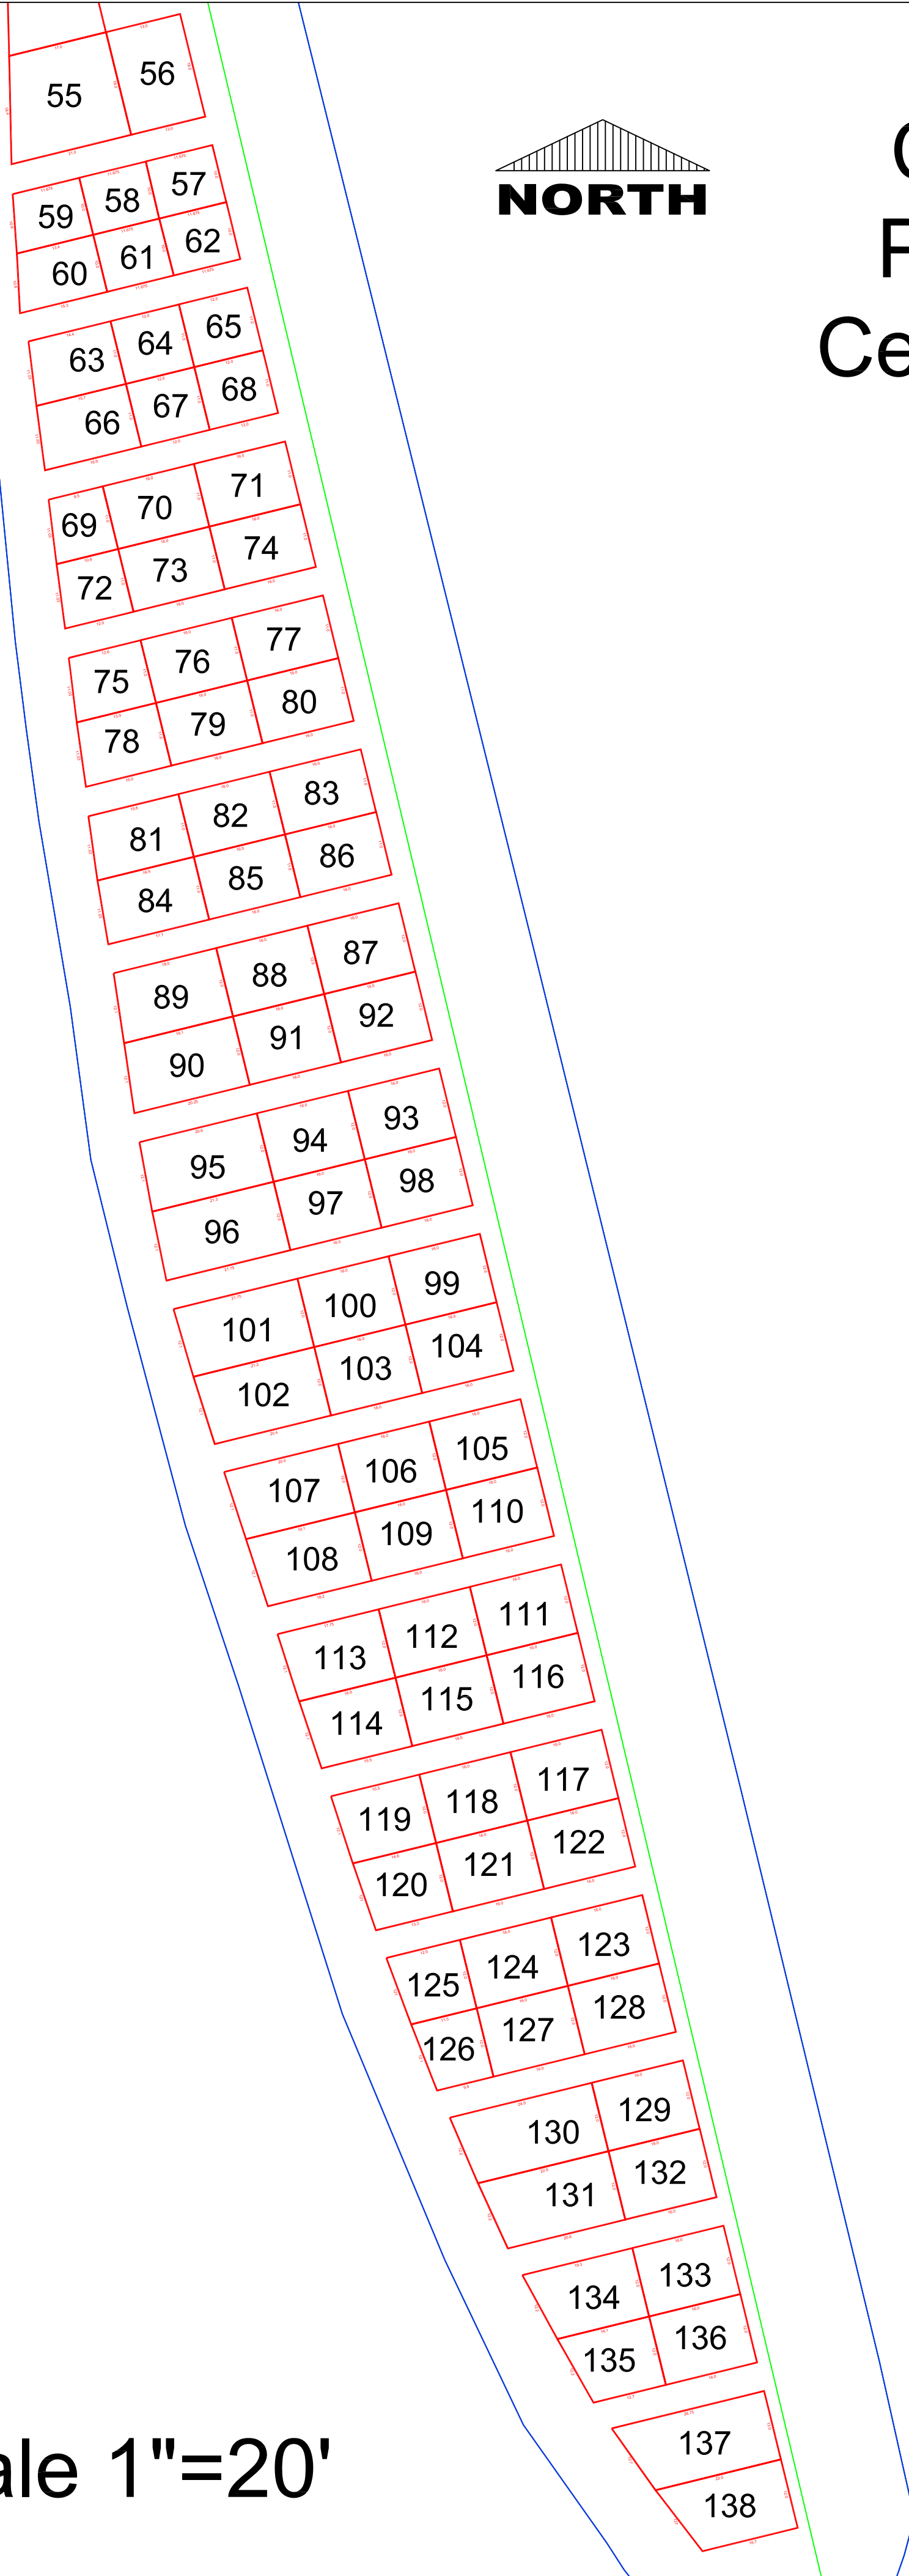

Scale 1"=20'

Lot 1

City of New Philadelphia Cemetery Dept.

Scale 1"=20'

Lot 2

City of New Philadelphia Cemetery Dept.

Scale 1"=20'

Lot 3

Scale 1"=20'

Lot 9

City of New Philadelphia Cemetery Dept.

Scale 1"=20'

Lot 10

City of New Philadelphia Cemetery Dept.

Scale 1"=20'

Lot 11

Lot 14

City of New
Philadelphia
Cemetery Dept.

Scale 1"=20'

Lot 15

City of New
Philadelphia
Cemetery Dept.

Scale 1"=20'

Lot 16

City of New
Philadelphia
Cemetery Dept.

Scale 1"=20'

Lot 17N

City of New Philadelphia Cemetery Dept.

Scale 1"=20'

Lot 17S

City of New
Philadelphia
Cemetery Dept.

Scale 1"=20'

Lot 18