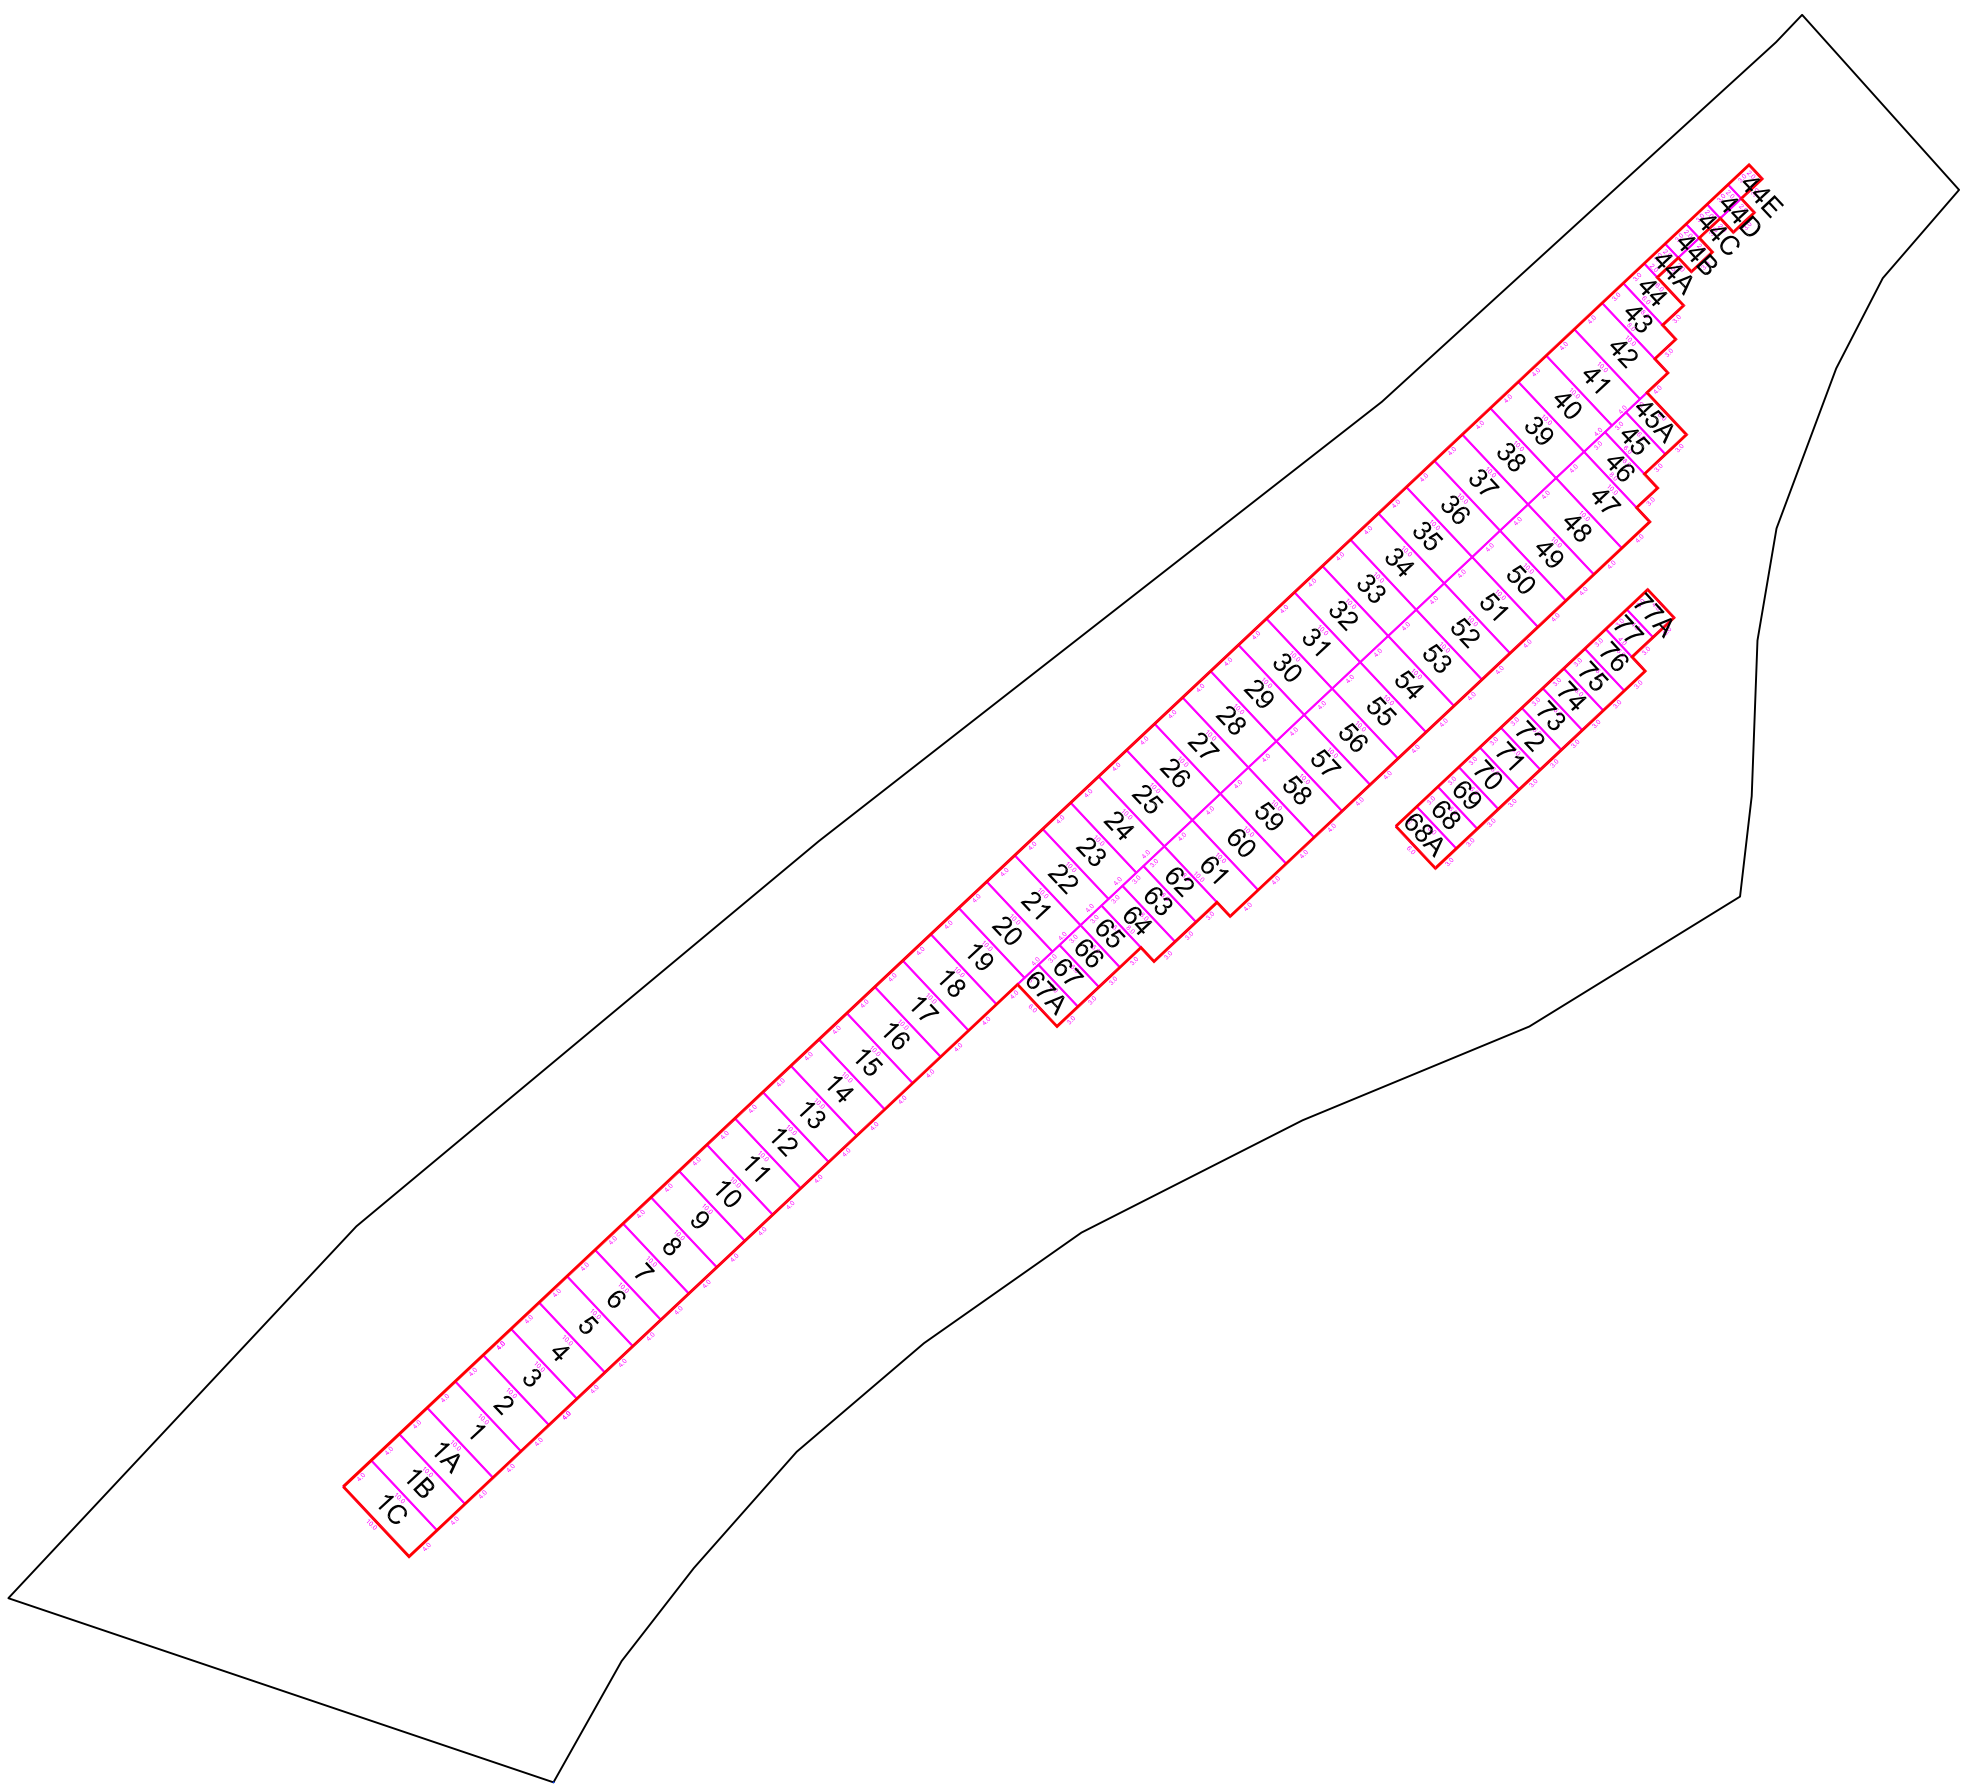

City of New
Philadelphia
Cemetery Dept.

Scale 1"=20'

Lot 21