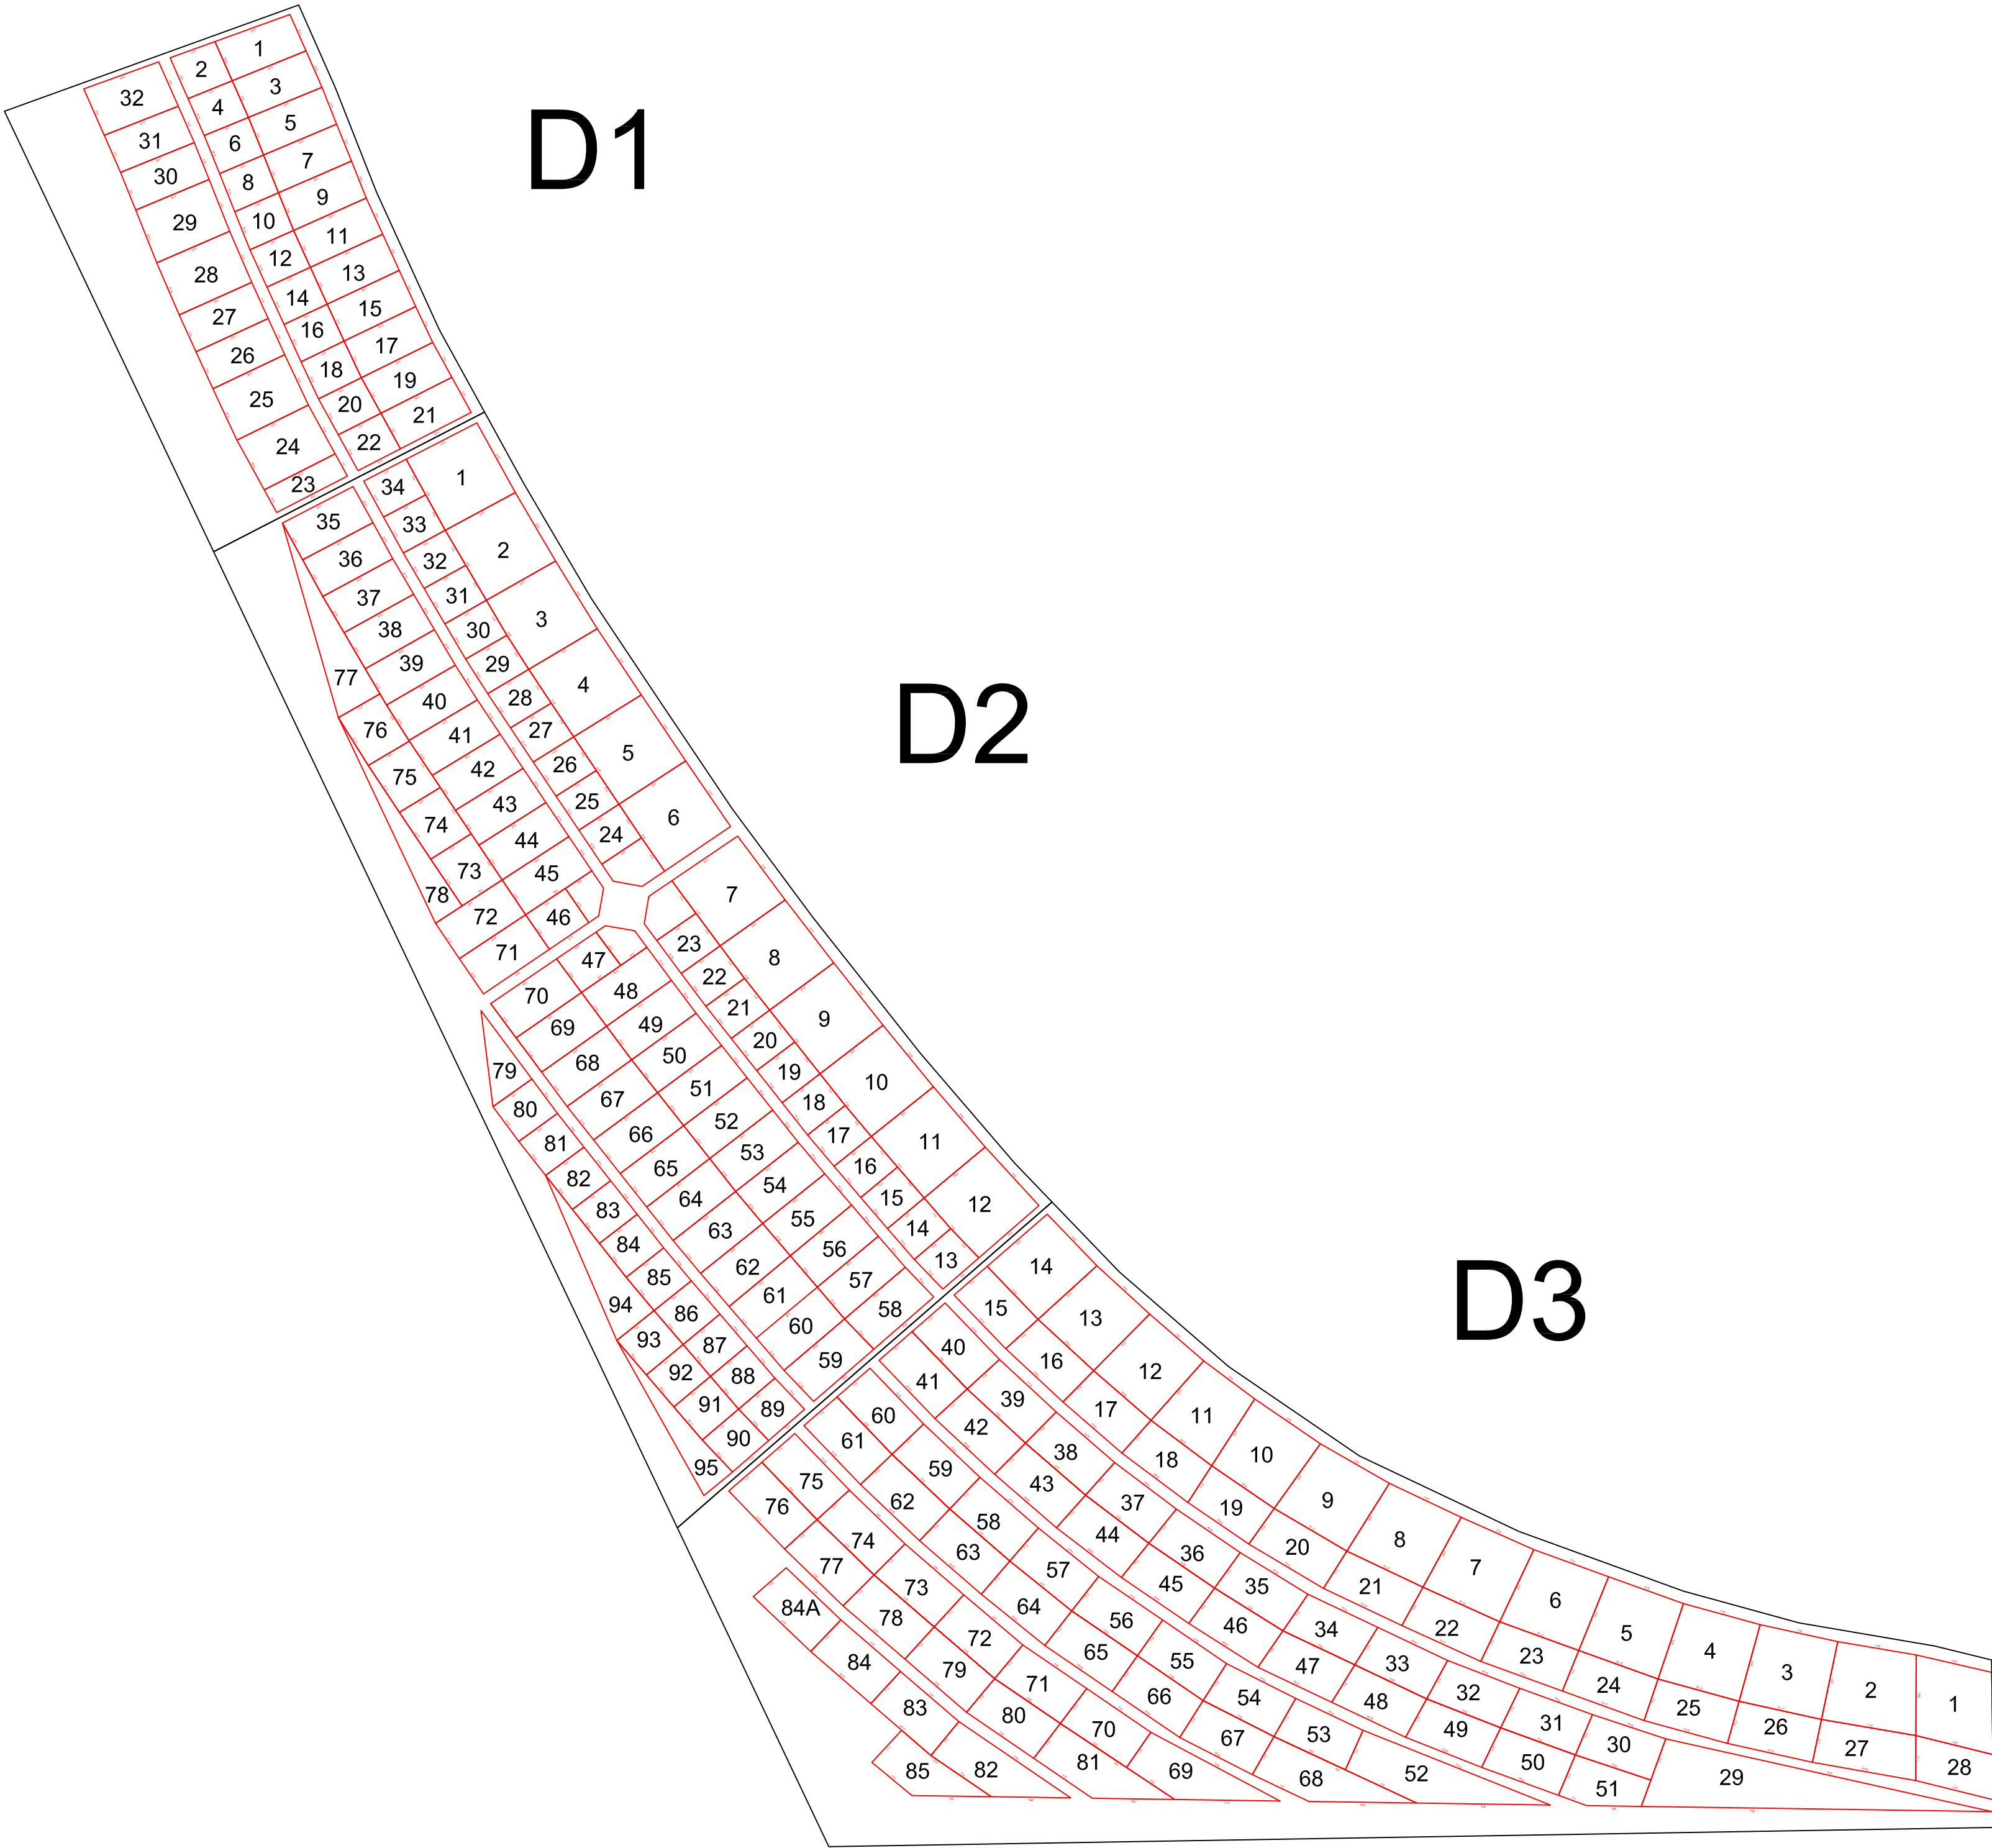

City of New
Philadelphia
Cemetery Dept.

Scale 1"=30'

Lot D1, D2 & D3