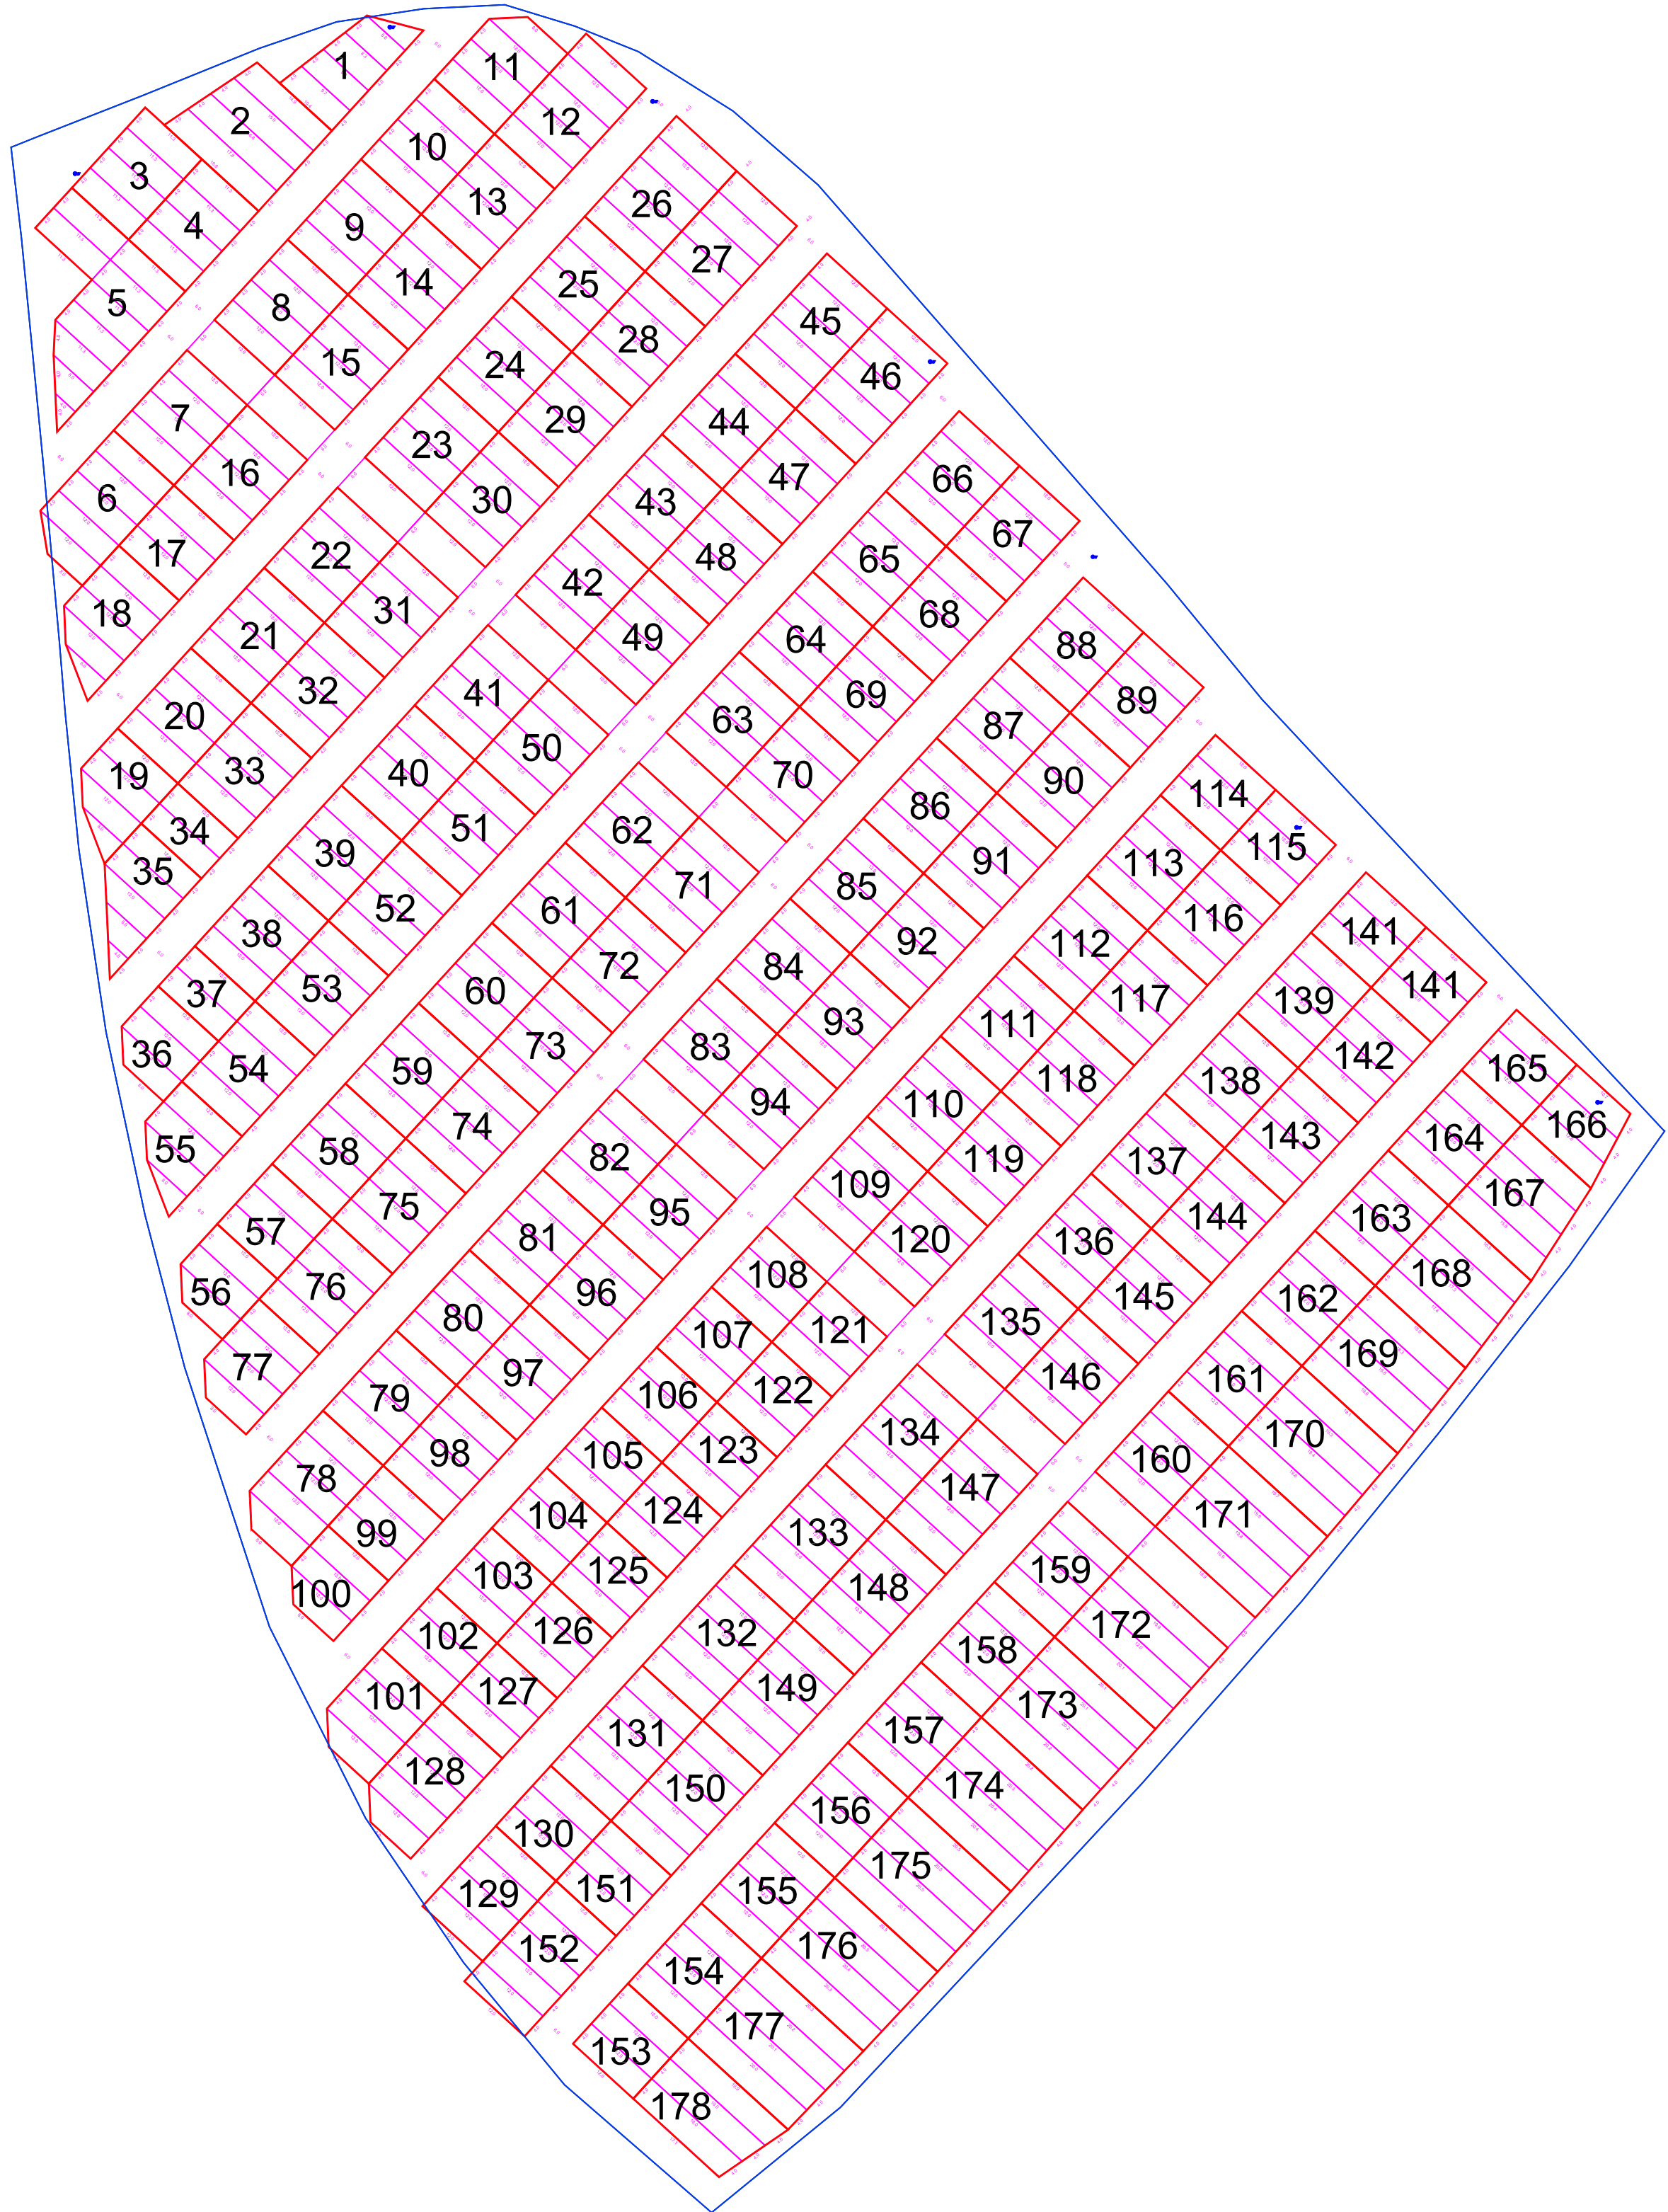

City of New Philadelphia Cemetery Dept.

Scale 1"=20'

Lot 13