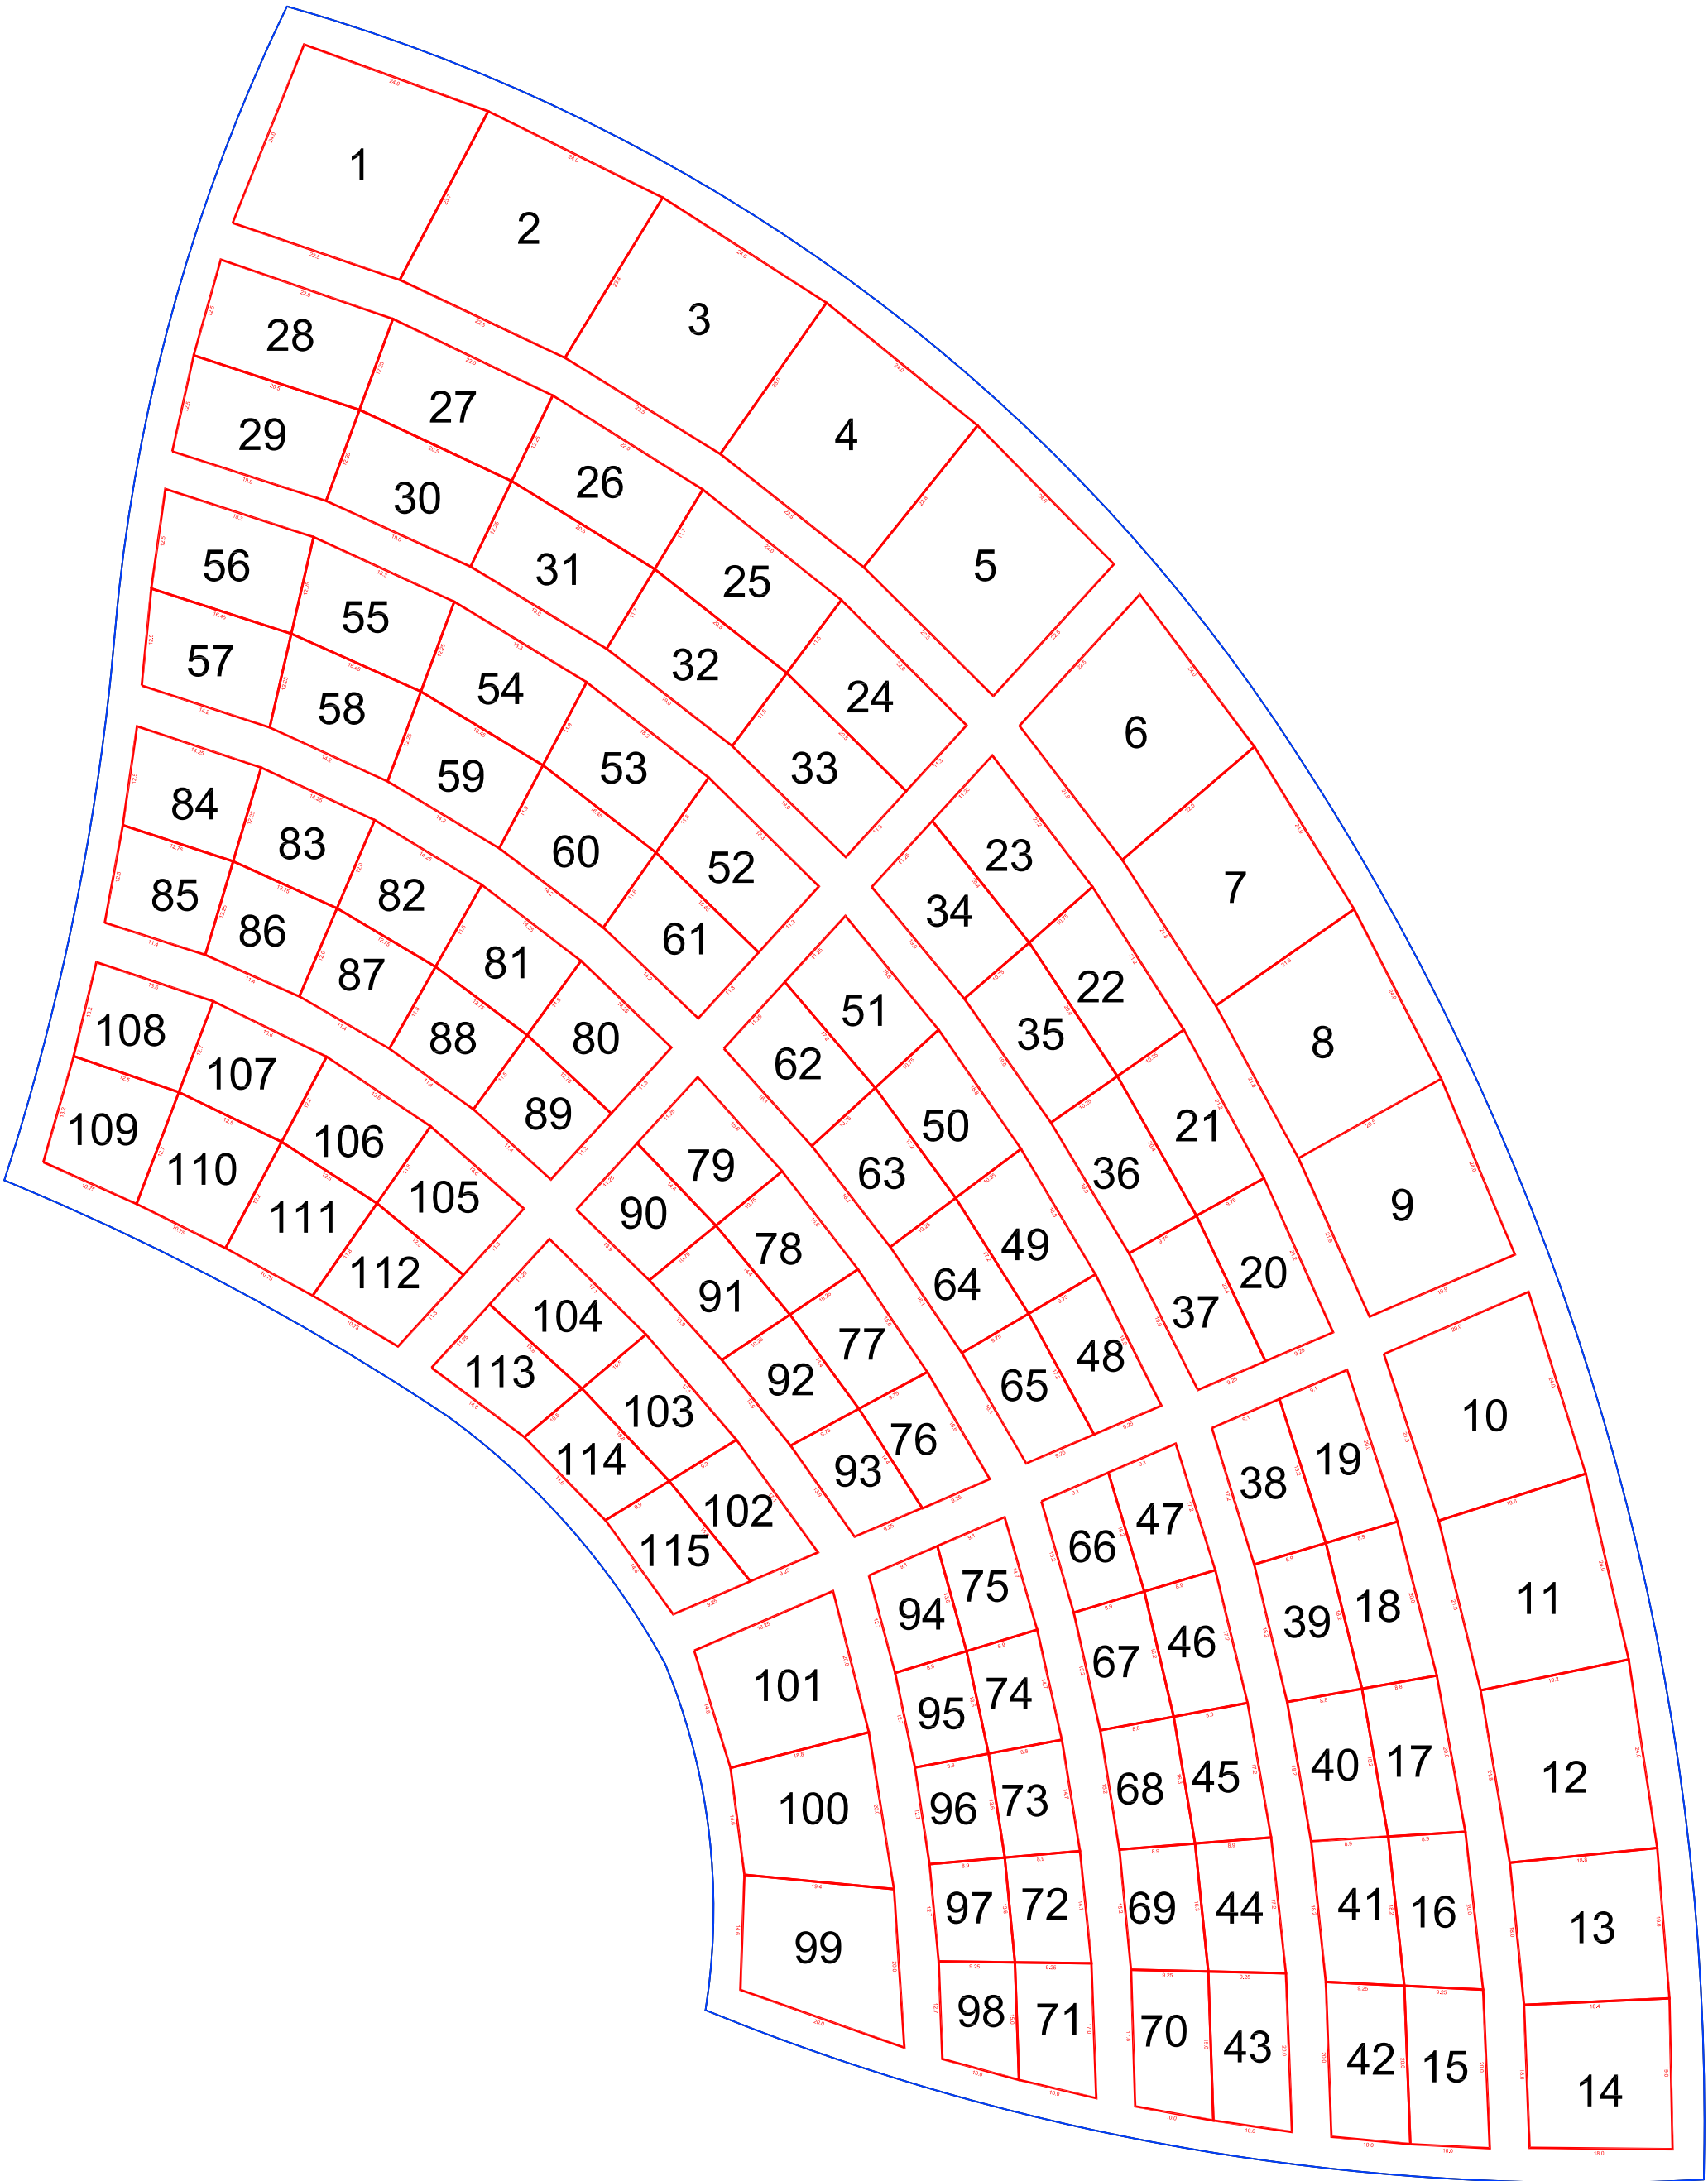

Scale 1"=20'

Lot 1

City of New Philadelphia Cemetery Dept.

Scale 1"=20'

Lot 2

City of New Philadelphia Cemetery Dept.

Scale 1"=20'

Lot 3

City of New
Philadelphia
Cemetery Dept.

Scale 1"=20'

Lot 4

City of New
Philadelphia
Cemetery Dept.

Scale 1"=20'

Lot 5

City of New Philadelphia Cemetery Dept.

Scale 1"=20'

Scale 1"=20'

Lot 9

City of New Philadelphia Cemetery Dept.

Scale 1"=20'

Lot 10

City of New Philadelphia Cemetery Dept.

Scale 1"=20'

Lot 11

Scale 1"=20'

Lot 17N

City of New Philadelphia Cemetery Dept.

Scale 1"=20'

Lot 17S

City of New
Philadelphia
Cemetery Dept.

Scale 1"=20'

Lot 18