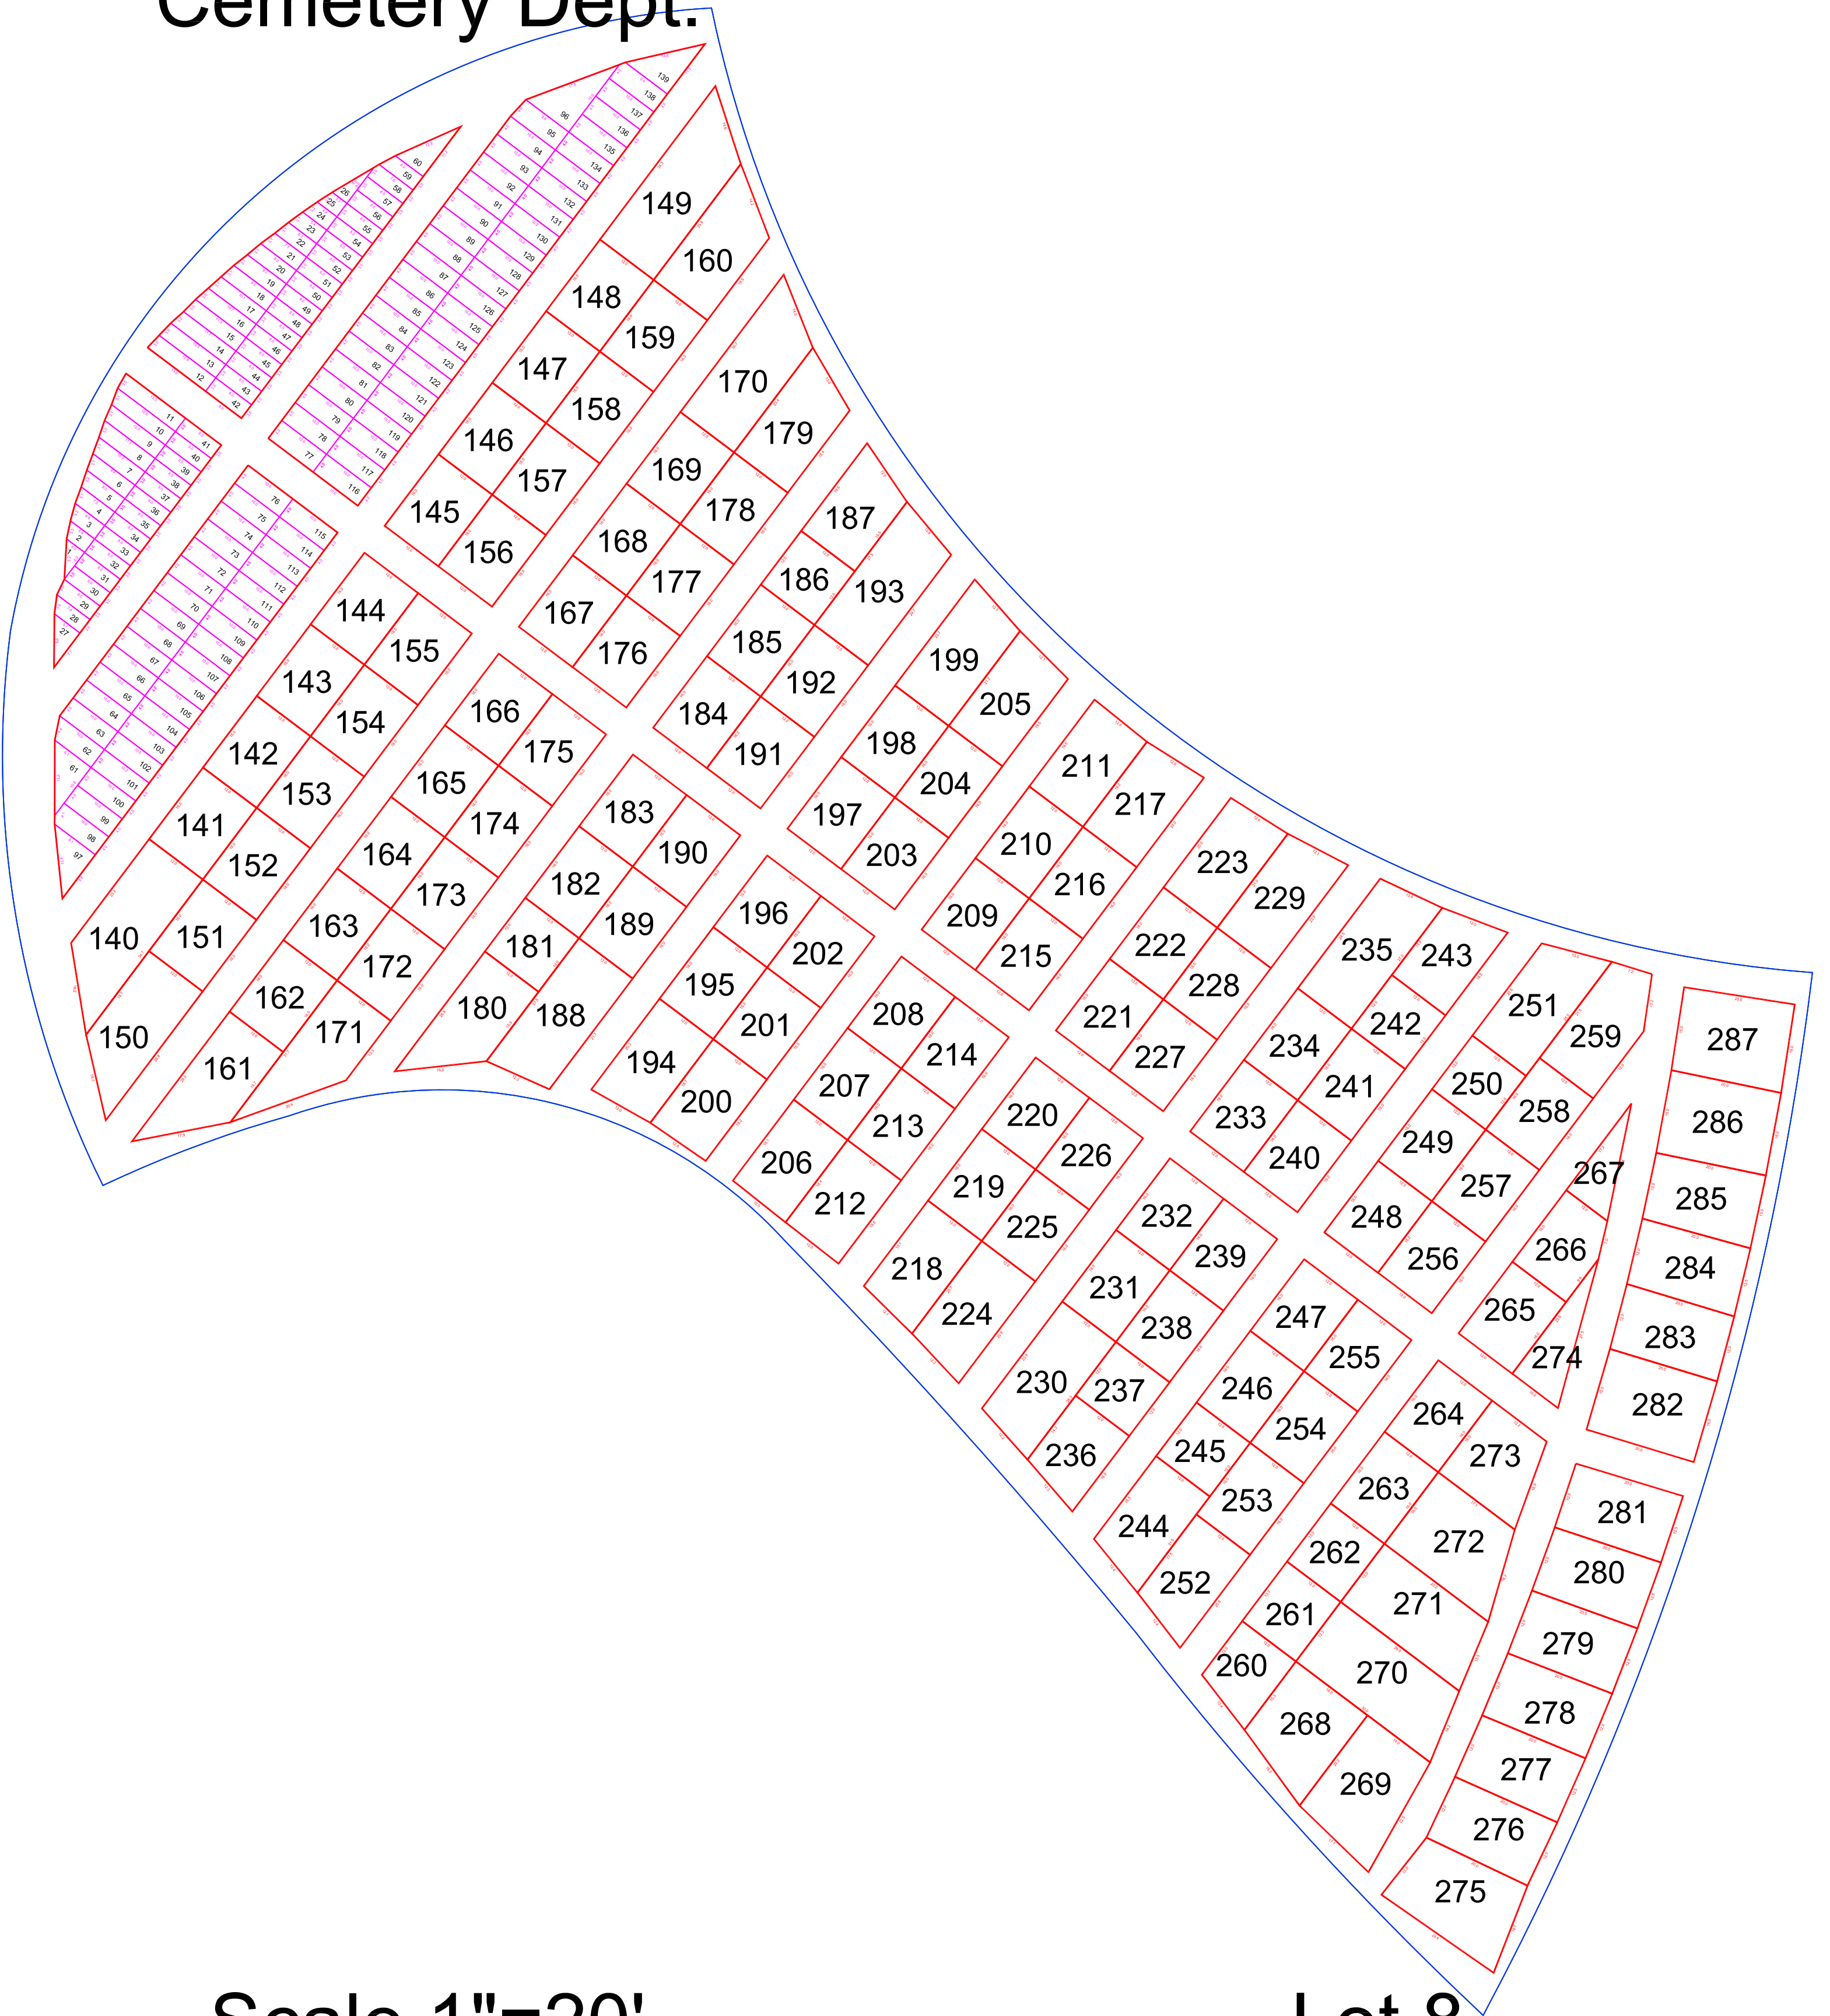

Scale 1"=20'

Lot 1

City of New Philadelphia Cemetery Dept.

Scale 1"=20'

Lot 2

City of New Philadelphia Cemetery Dept.

Scale 1"=20'

Lot 3

Lot 6

City of New
Philadelphia
Cemetery Dept.

Scale 1"=20'

Lot 7

City of New Philadelphia Cemetery Dept.

Scale 1"=20'

Lot 8

City of New Philadelphia Cemetery Dept.

Scale 1"=20'

Lot 9

City of New Philadelphia Cemetery Dept.

Scale 1"=20'

Lot 10

City of New Philadelphia Cemetery Dept.

Scale 1"=20'

Lot 11

Scale 1"=20'

Lot 17N

City of New Philadelphia Cemetery Dept.

Scale 1"=20'

Lot 17S

City of New
Philadelphia
Cemetery Dept.

Scale 1"=20'

Lot 18