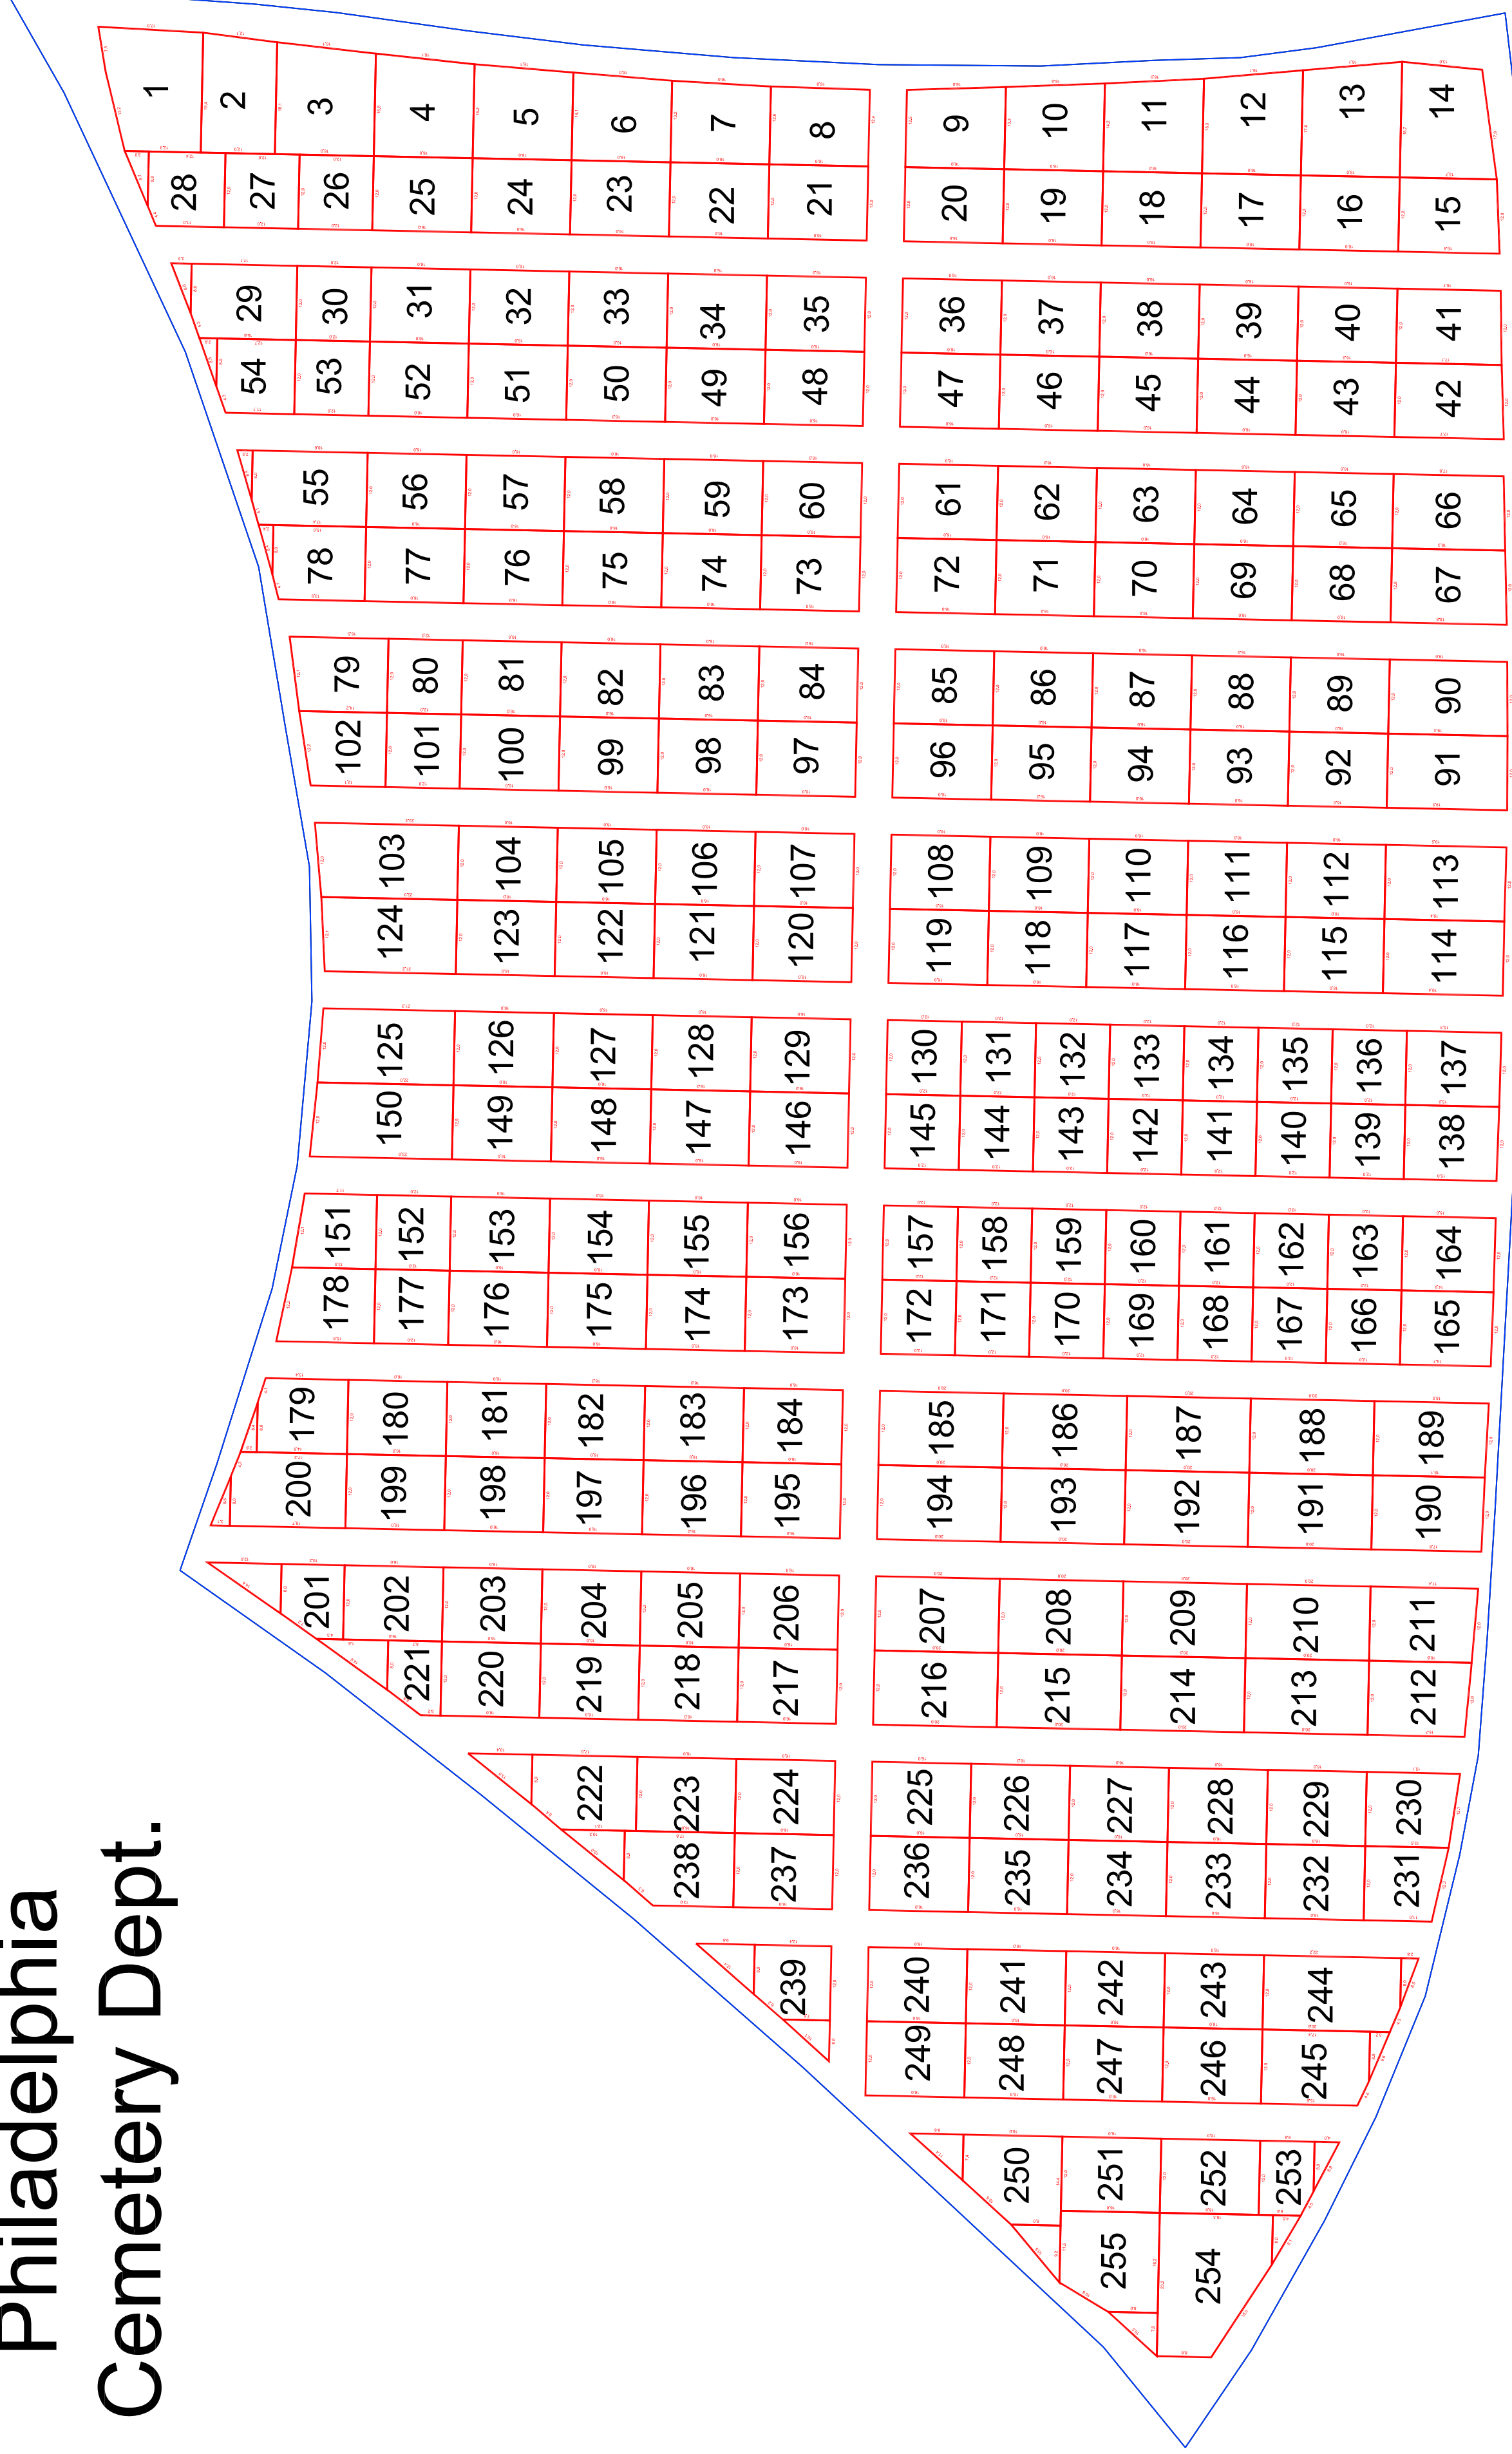

City of New Philadelphia Cemetery Dept.

Scale 1"=20'

Lot 12