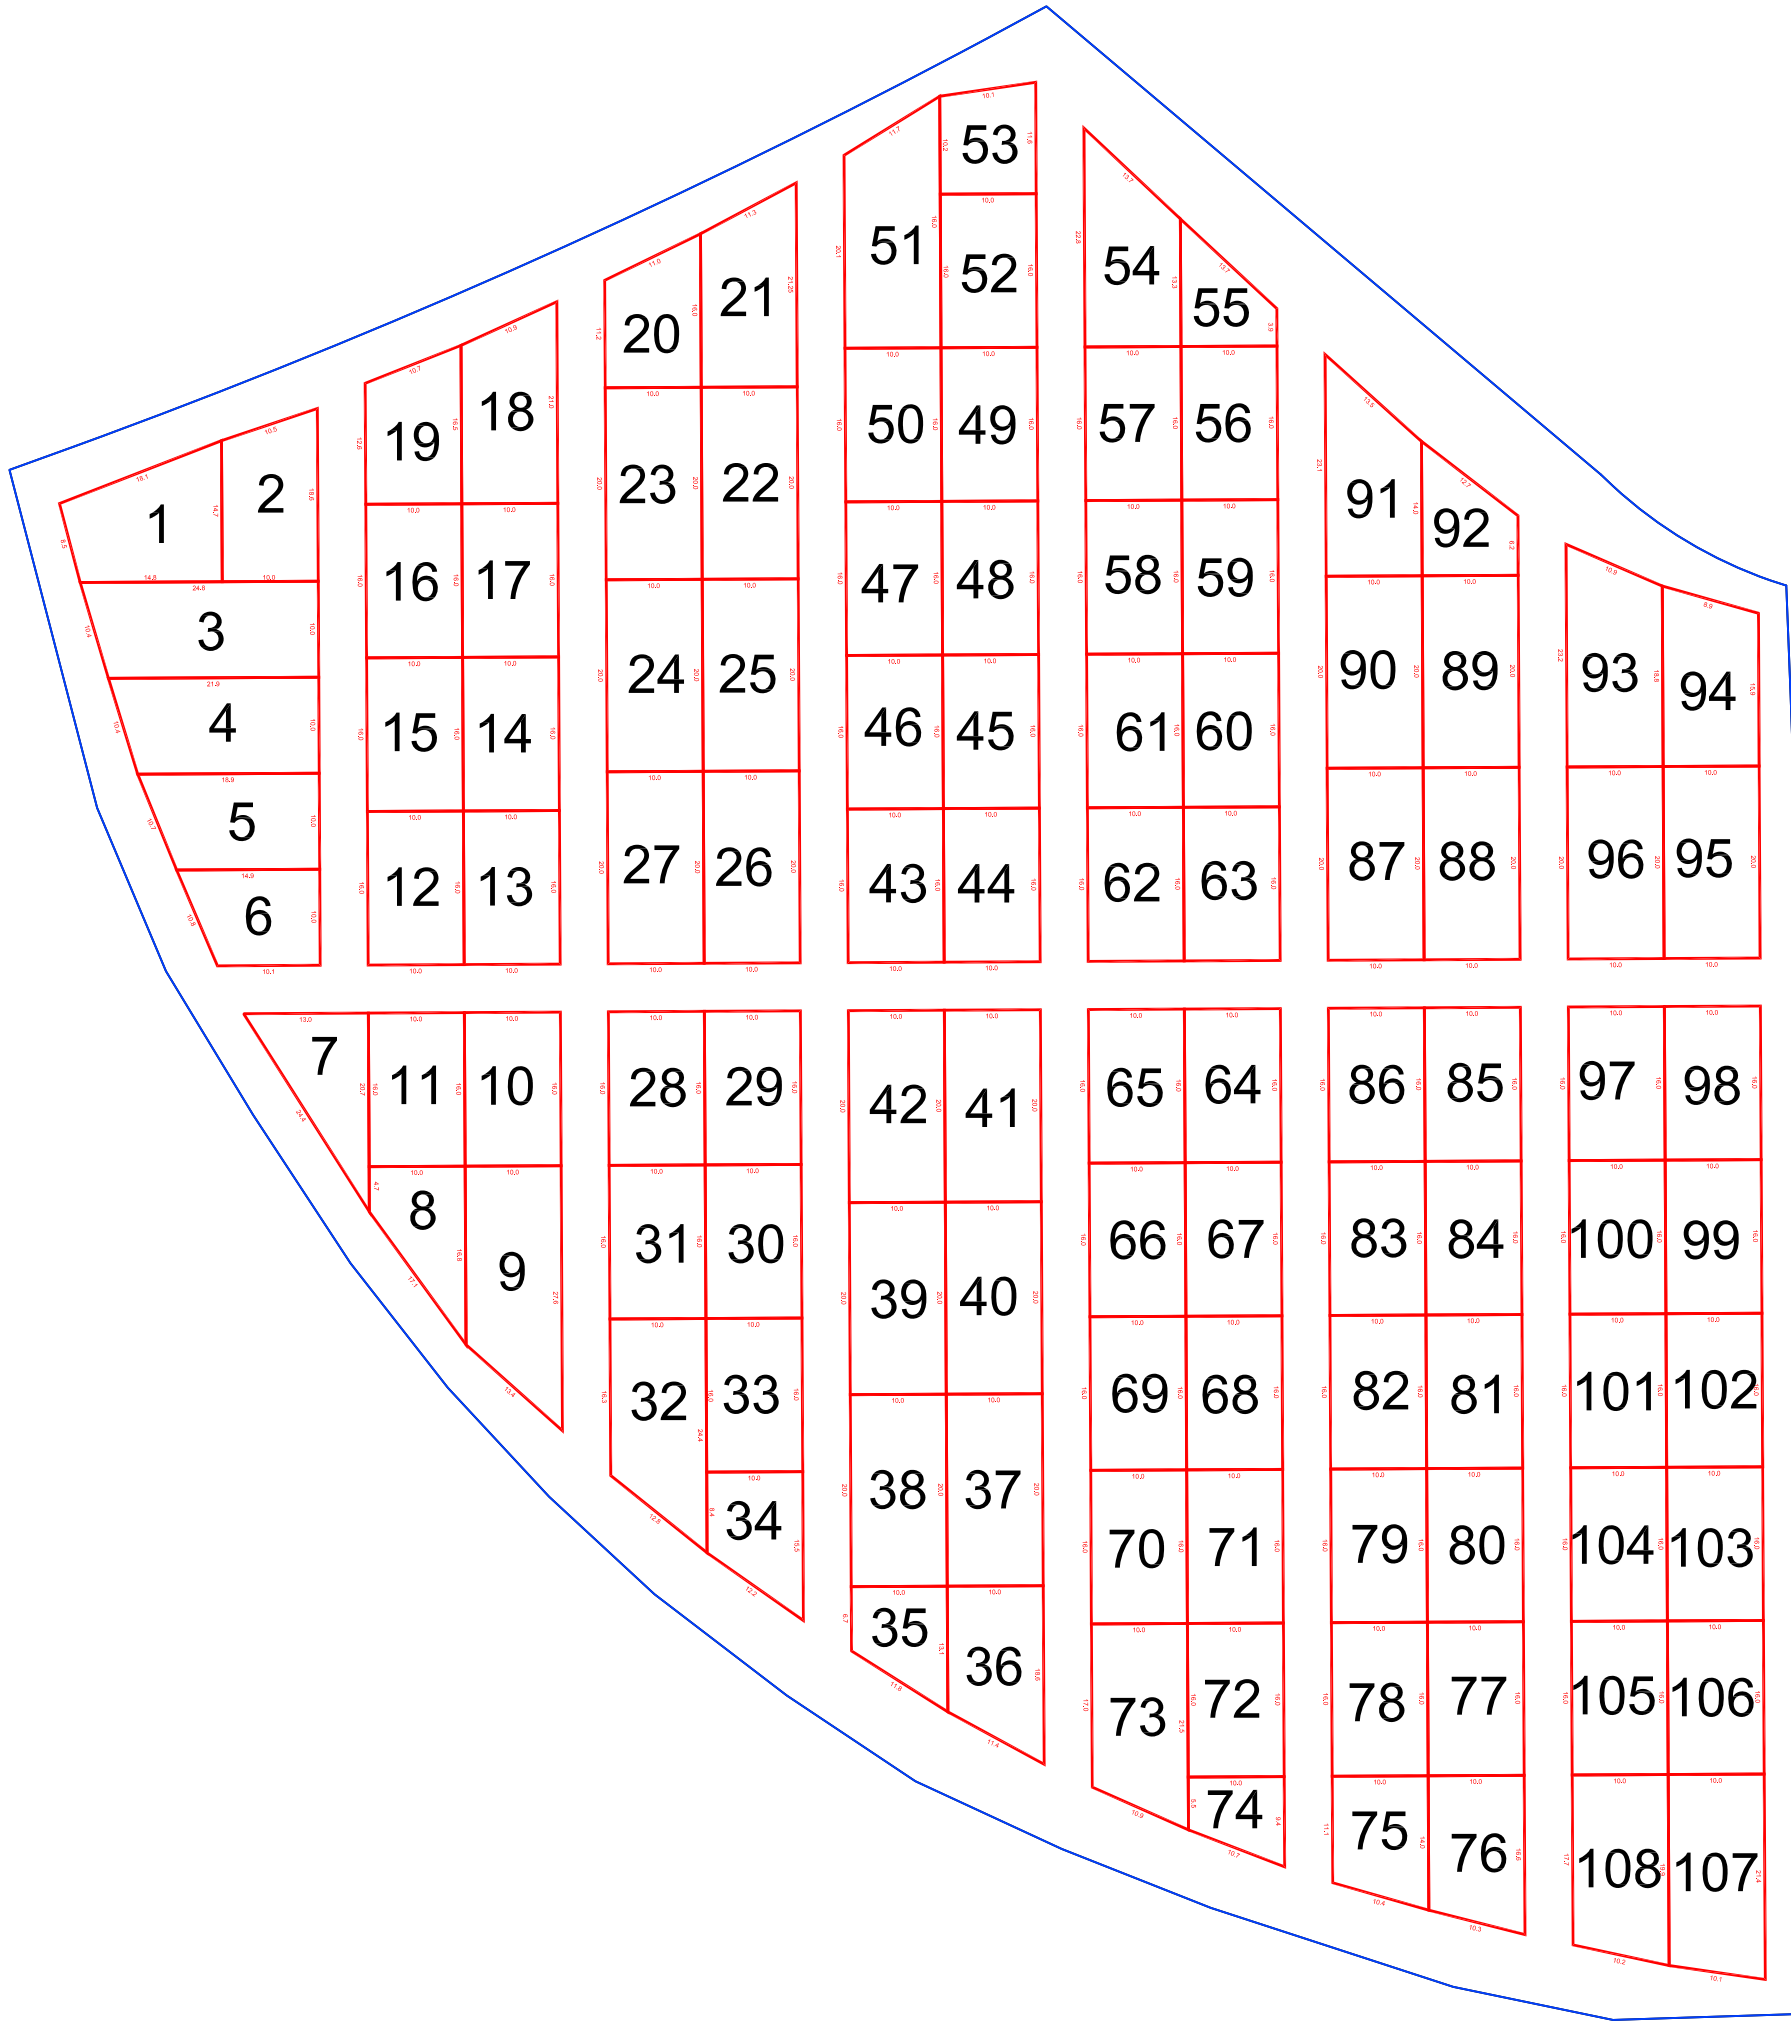

Scale 1"=20'

Lot 1

City of New Philadelphia Cemetery Dept.

Scale 1"=20'

Lot 2

City of New Philadelphia Cemetery Dept.

Scale 1"=20'

Lot 3

City of New
Philadelphia
Cemetery Dept.

Scale 1"=20'

Lot 4

City of New
Philadelphia
Cemetery Dept.

Scale 1"=20'

Lot 5

City of New Philadelphia Cemetery Dept.

Scale 1"=20'

Lot 6

City of New
Philadelphia
Cemetery Dept.

Scale 1"=20'

Lot 7

City of New Philadelphia Cemetery Dept.

Scale 1"=20'

Lot 8

City of New Philadelphia Cemetery Dept.

Scale 1"=20'

Lot 9

City of New Philadelphia Cemetery Dept.

Scale 1"=20'

Lot 10

City of New Philadelphia Cemetery Dept.

Scale 1"=20'

Lot 11