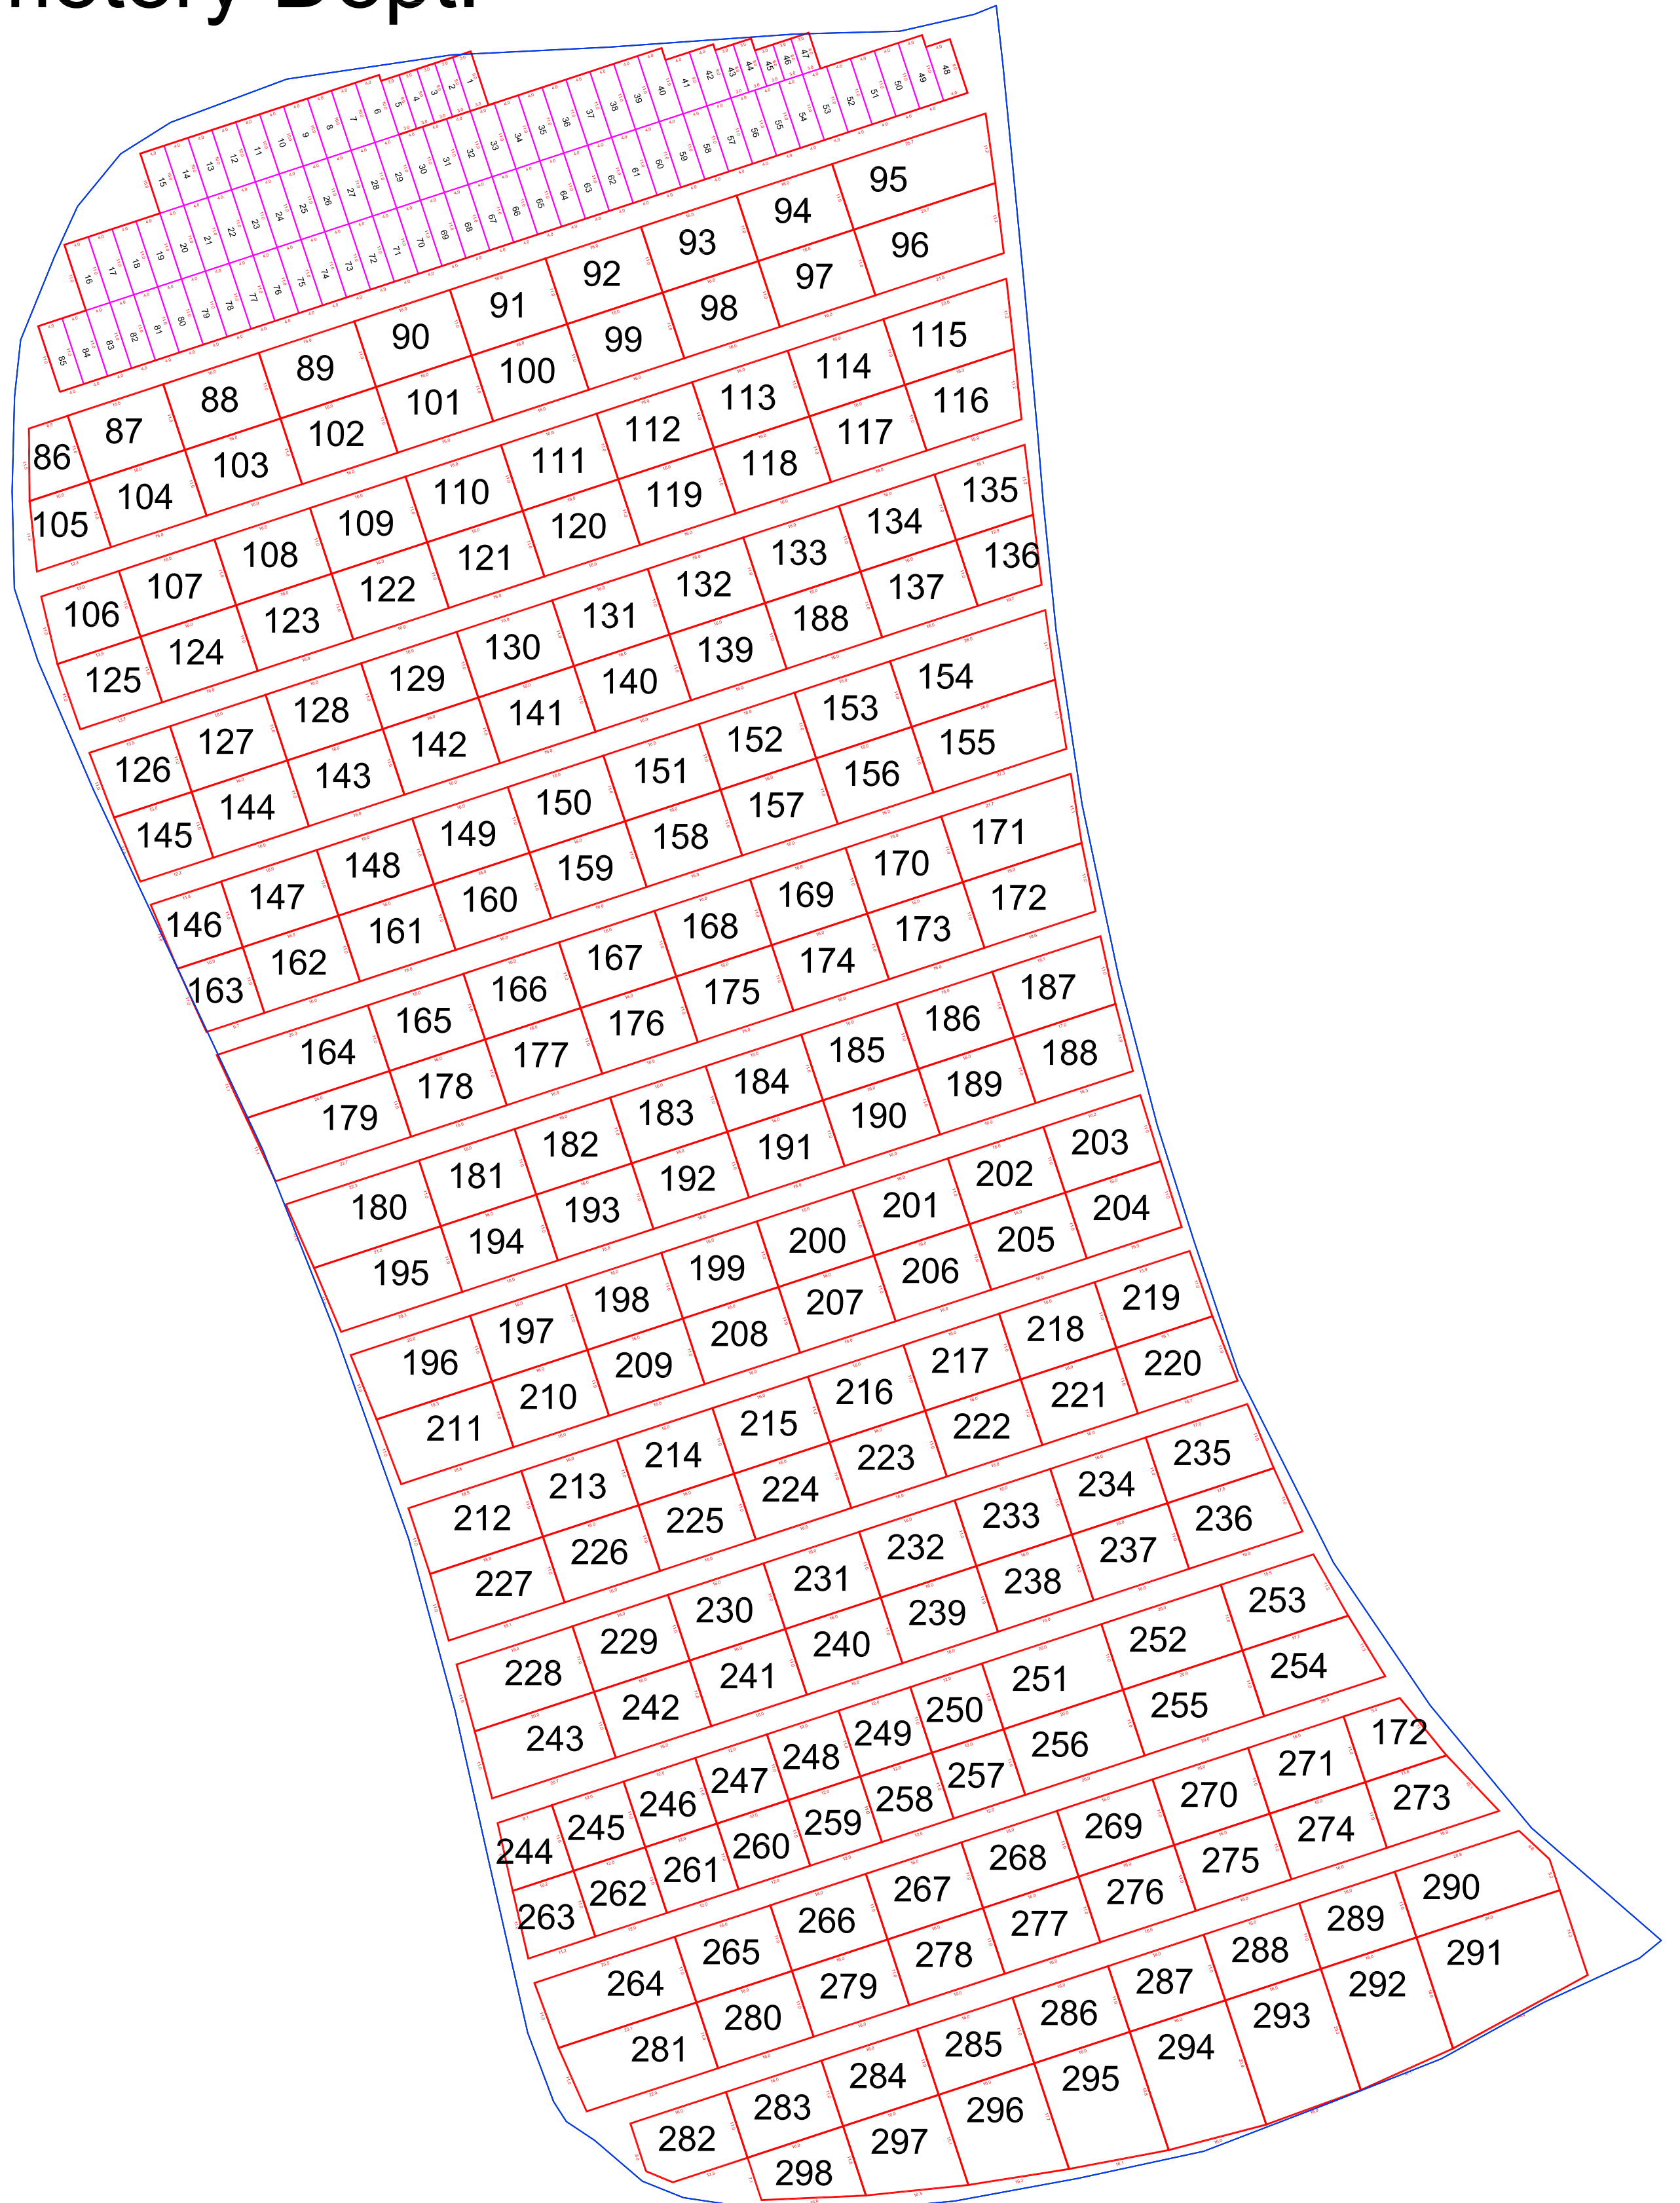

City of New Philadelphia Cemetery Dept.

Scale 1"=20'

Lot 14