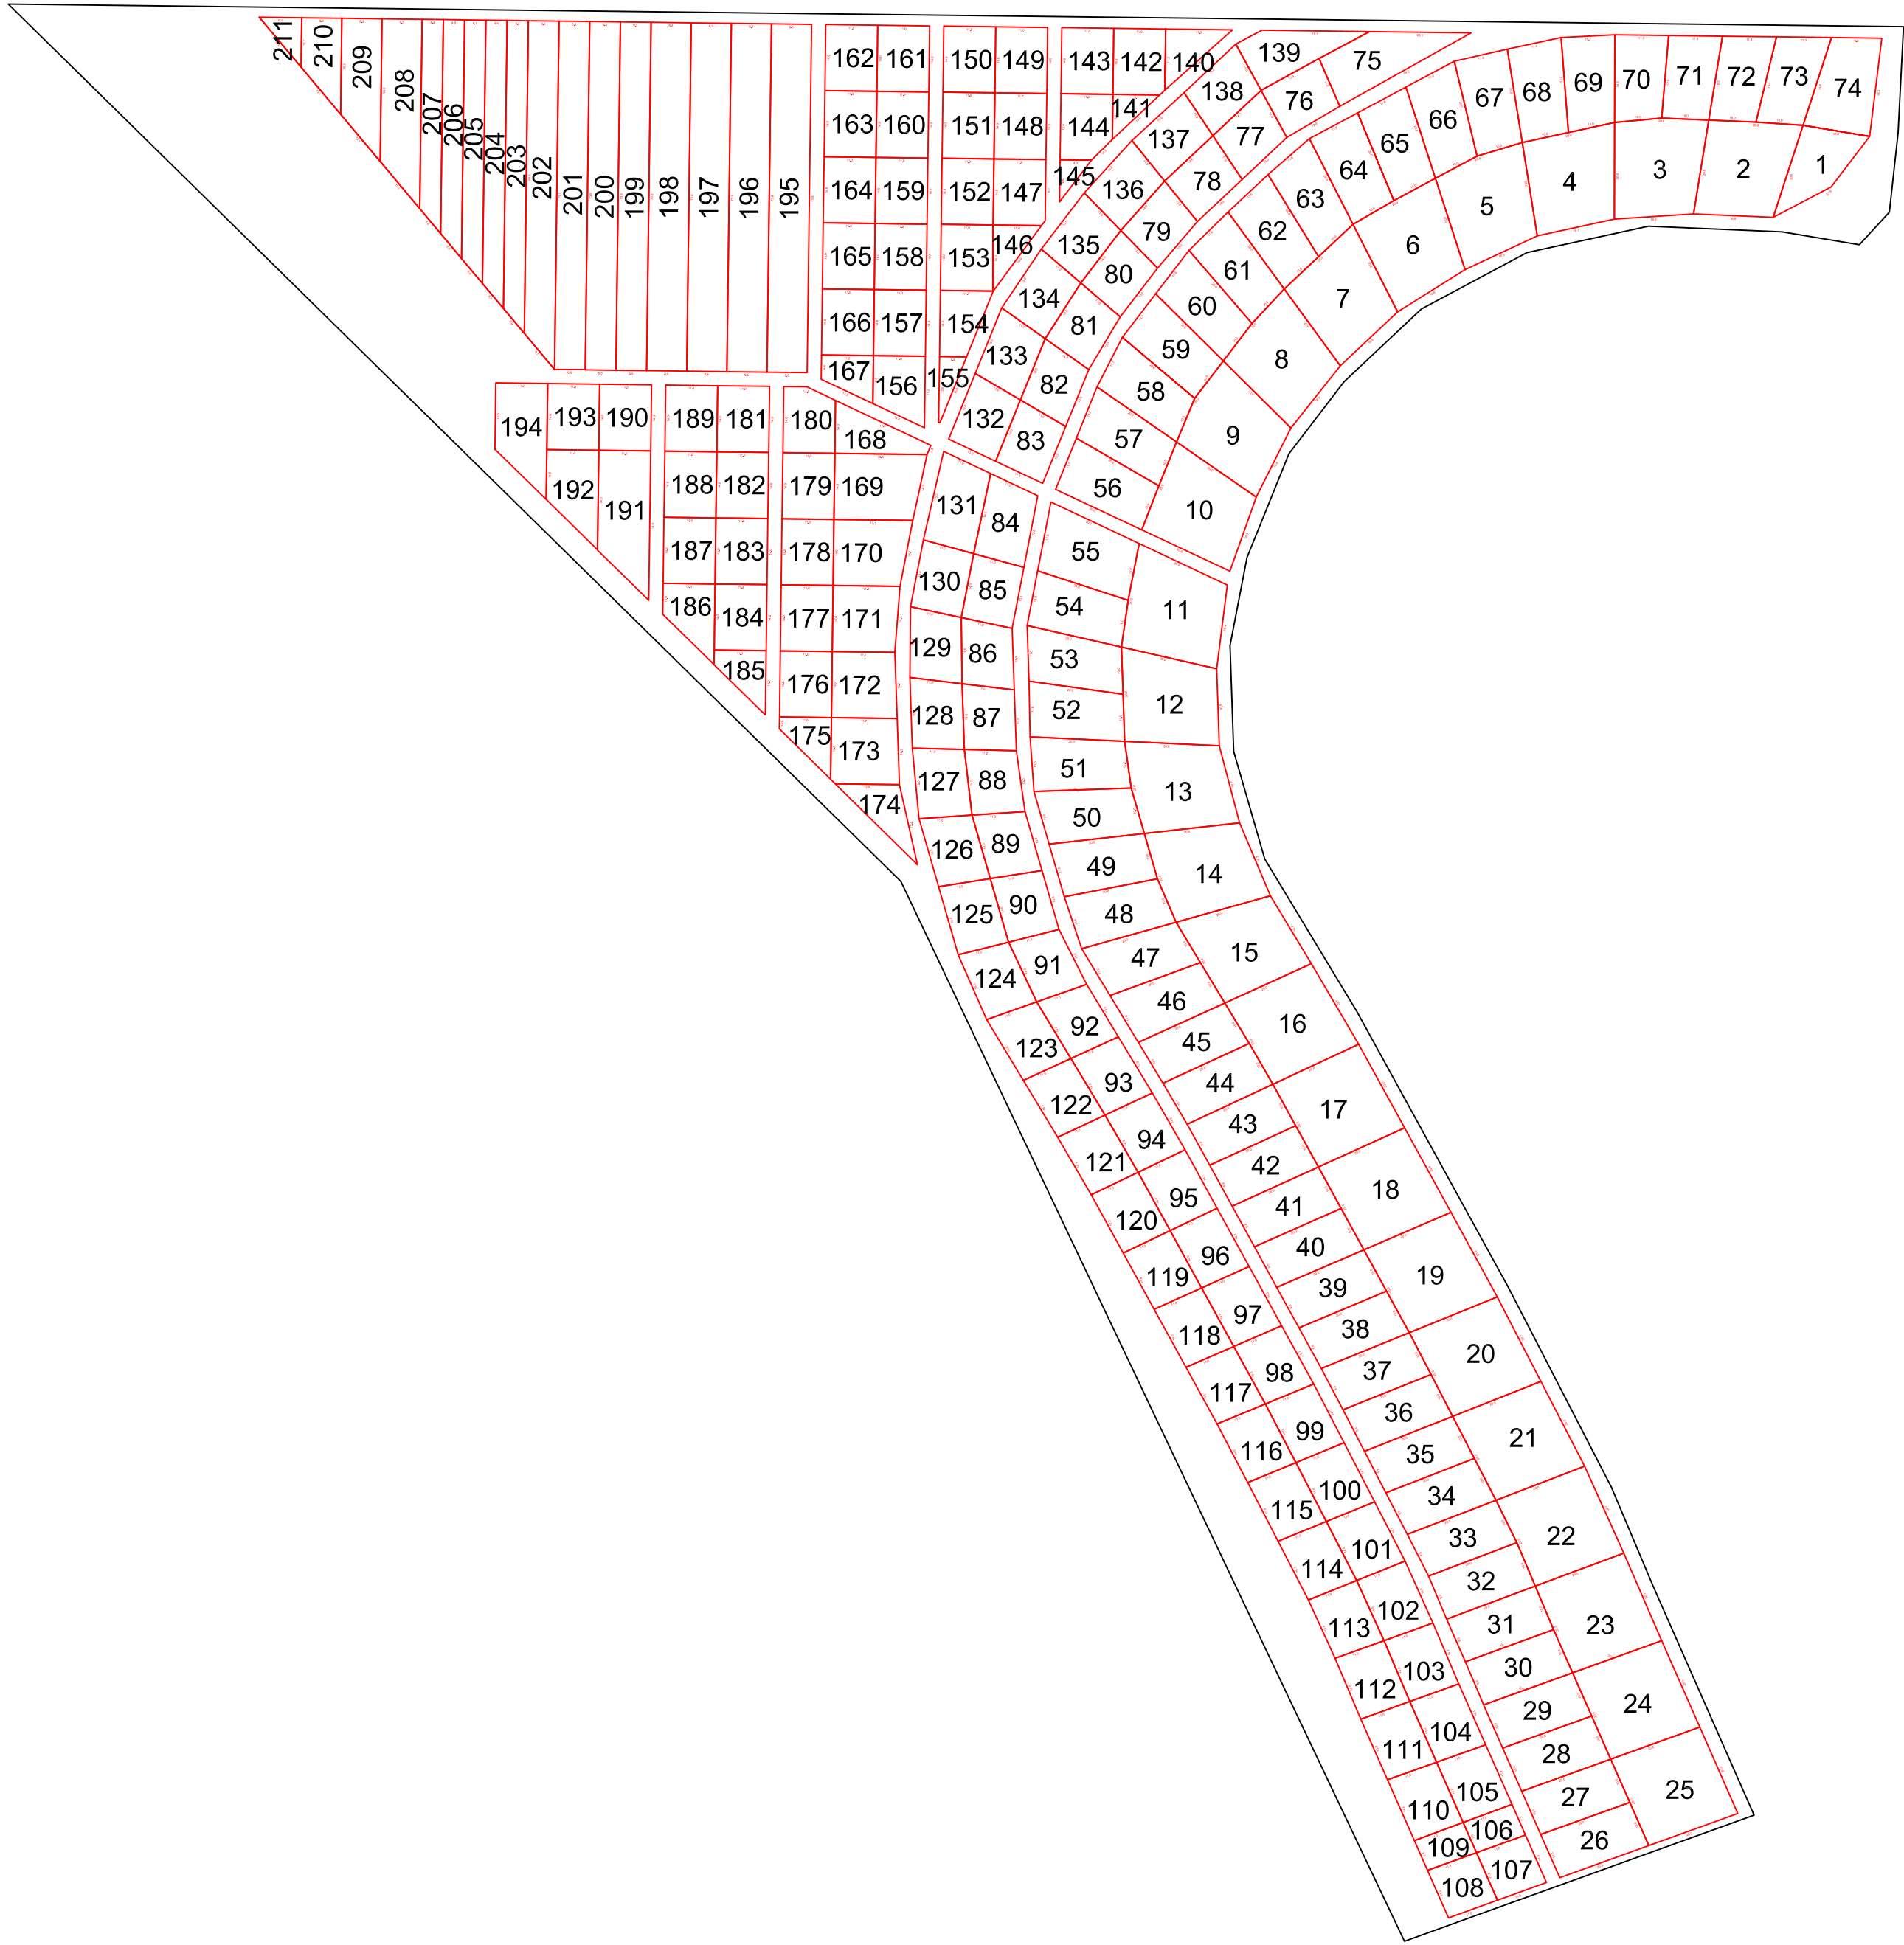

City of New
Philadelphia
Cemetery Dept.

Scale 1"=30'

Lot C