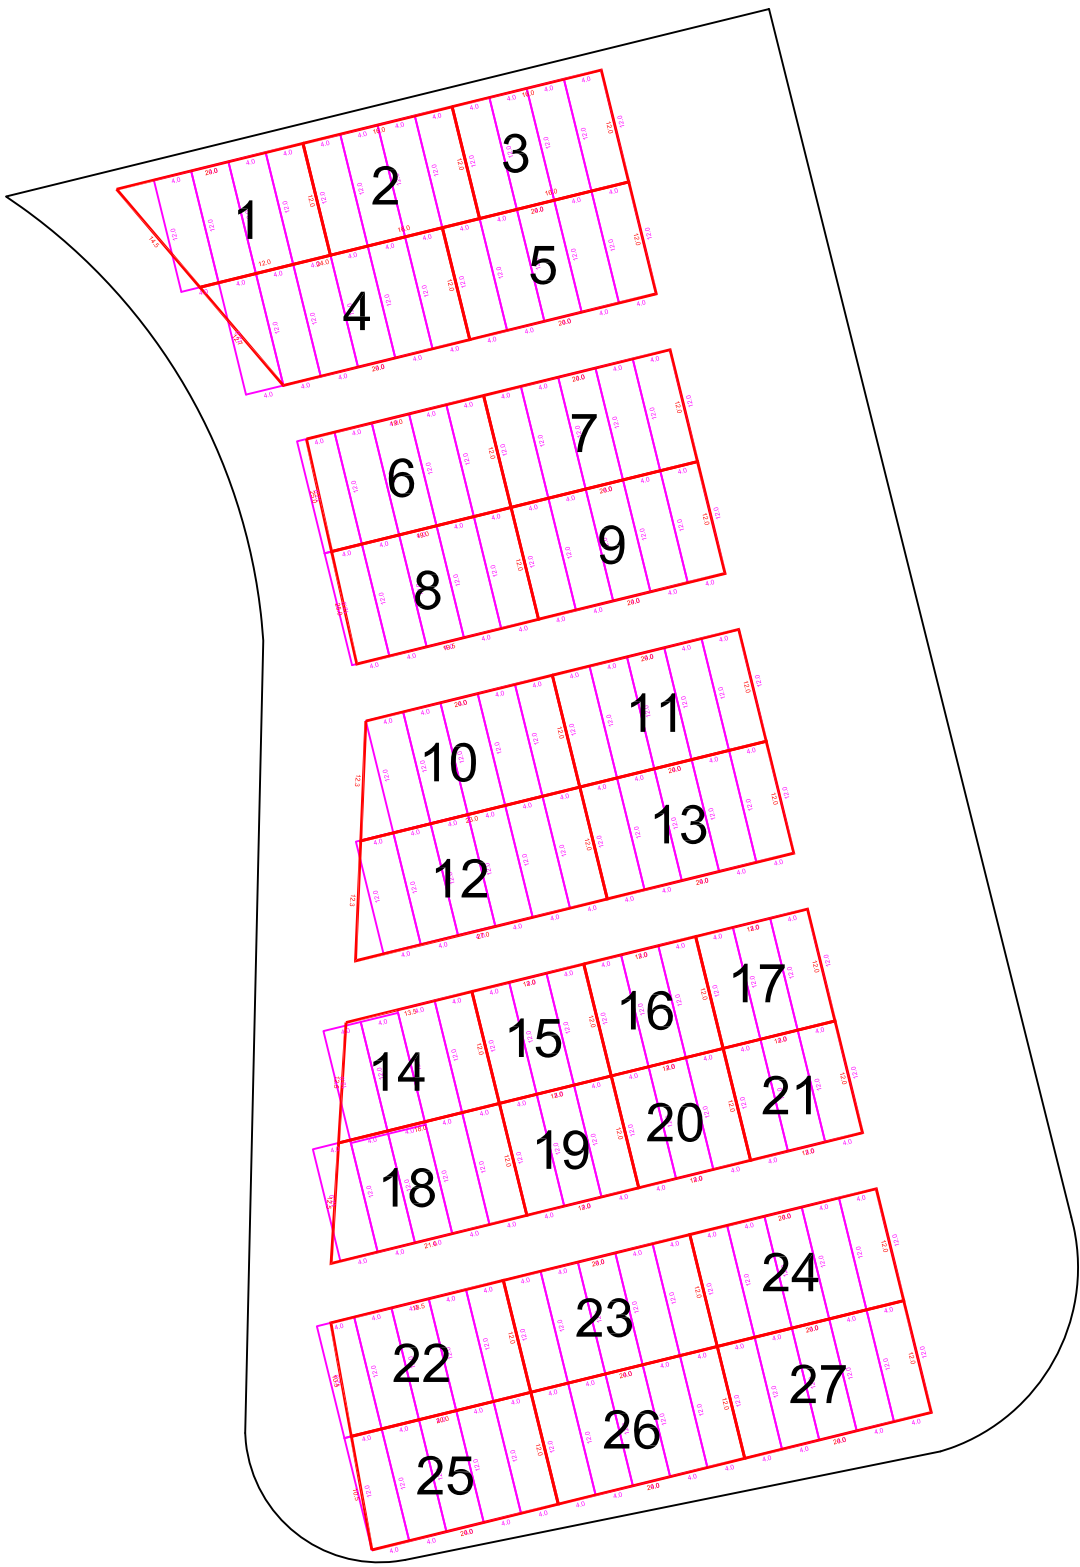

Lot 14

City of New
Philadelphia
Cemetery Dept.

Scale 1"=20'

Lot 15

City of New
Philadelphia
Cemetery Dept.

Scale 1"=20'

Lot 16

City of New
Philadelphia
Cemetery Dept.

Scale 1"=20'

Lot 17N

City of New Philadelphia Cemetery Dept.

Scale 1"=20'

Lot 17S

City of New
Philadelphia
Cemetery Dept.

Scale 1"=20'

Lot 18

City of New
Philadelphia
Cemetery Dept.

Scale 1"=20'

Lot 19

City of New Philadelphia Cemetery Dept.

Scale 1"=20'

Lot 20

City of New
Philadelphia
Cemetery Dept.

Scale 1"=20'