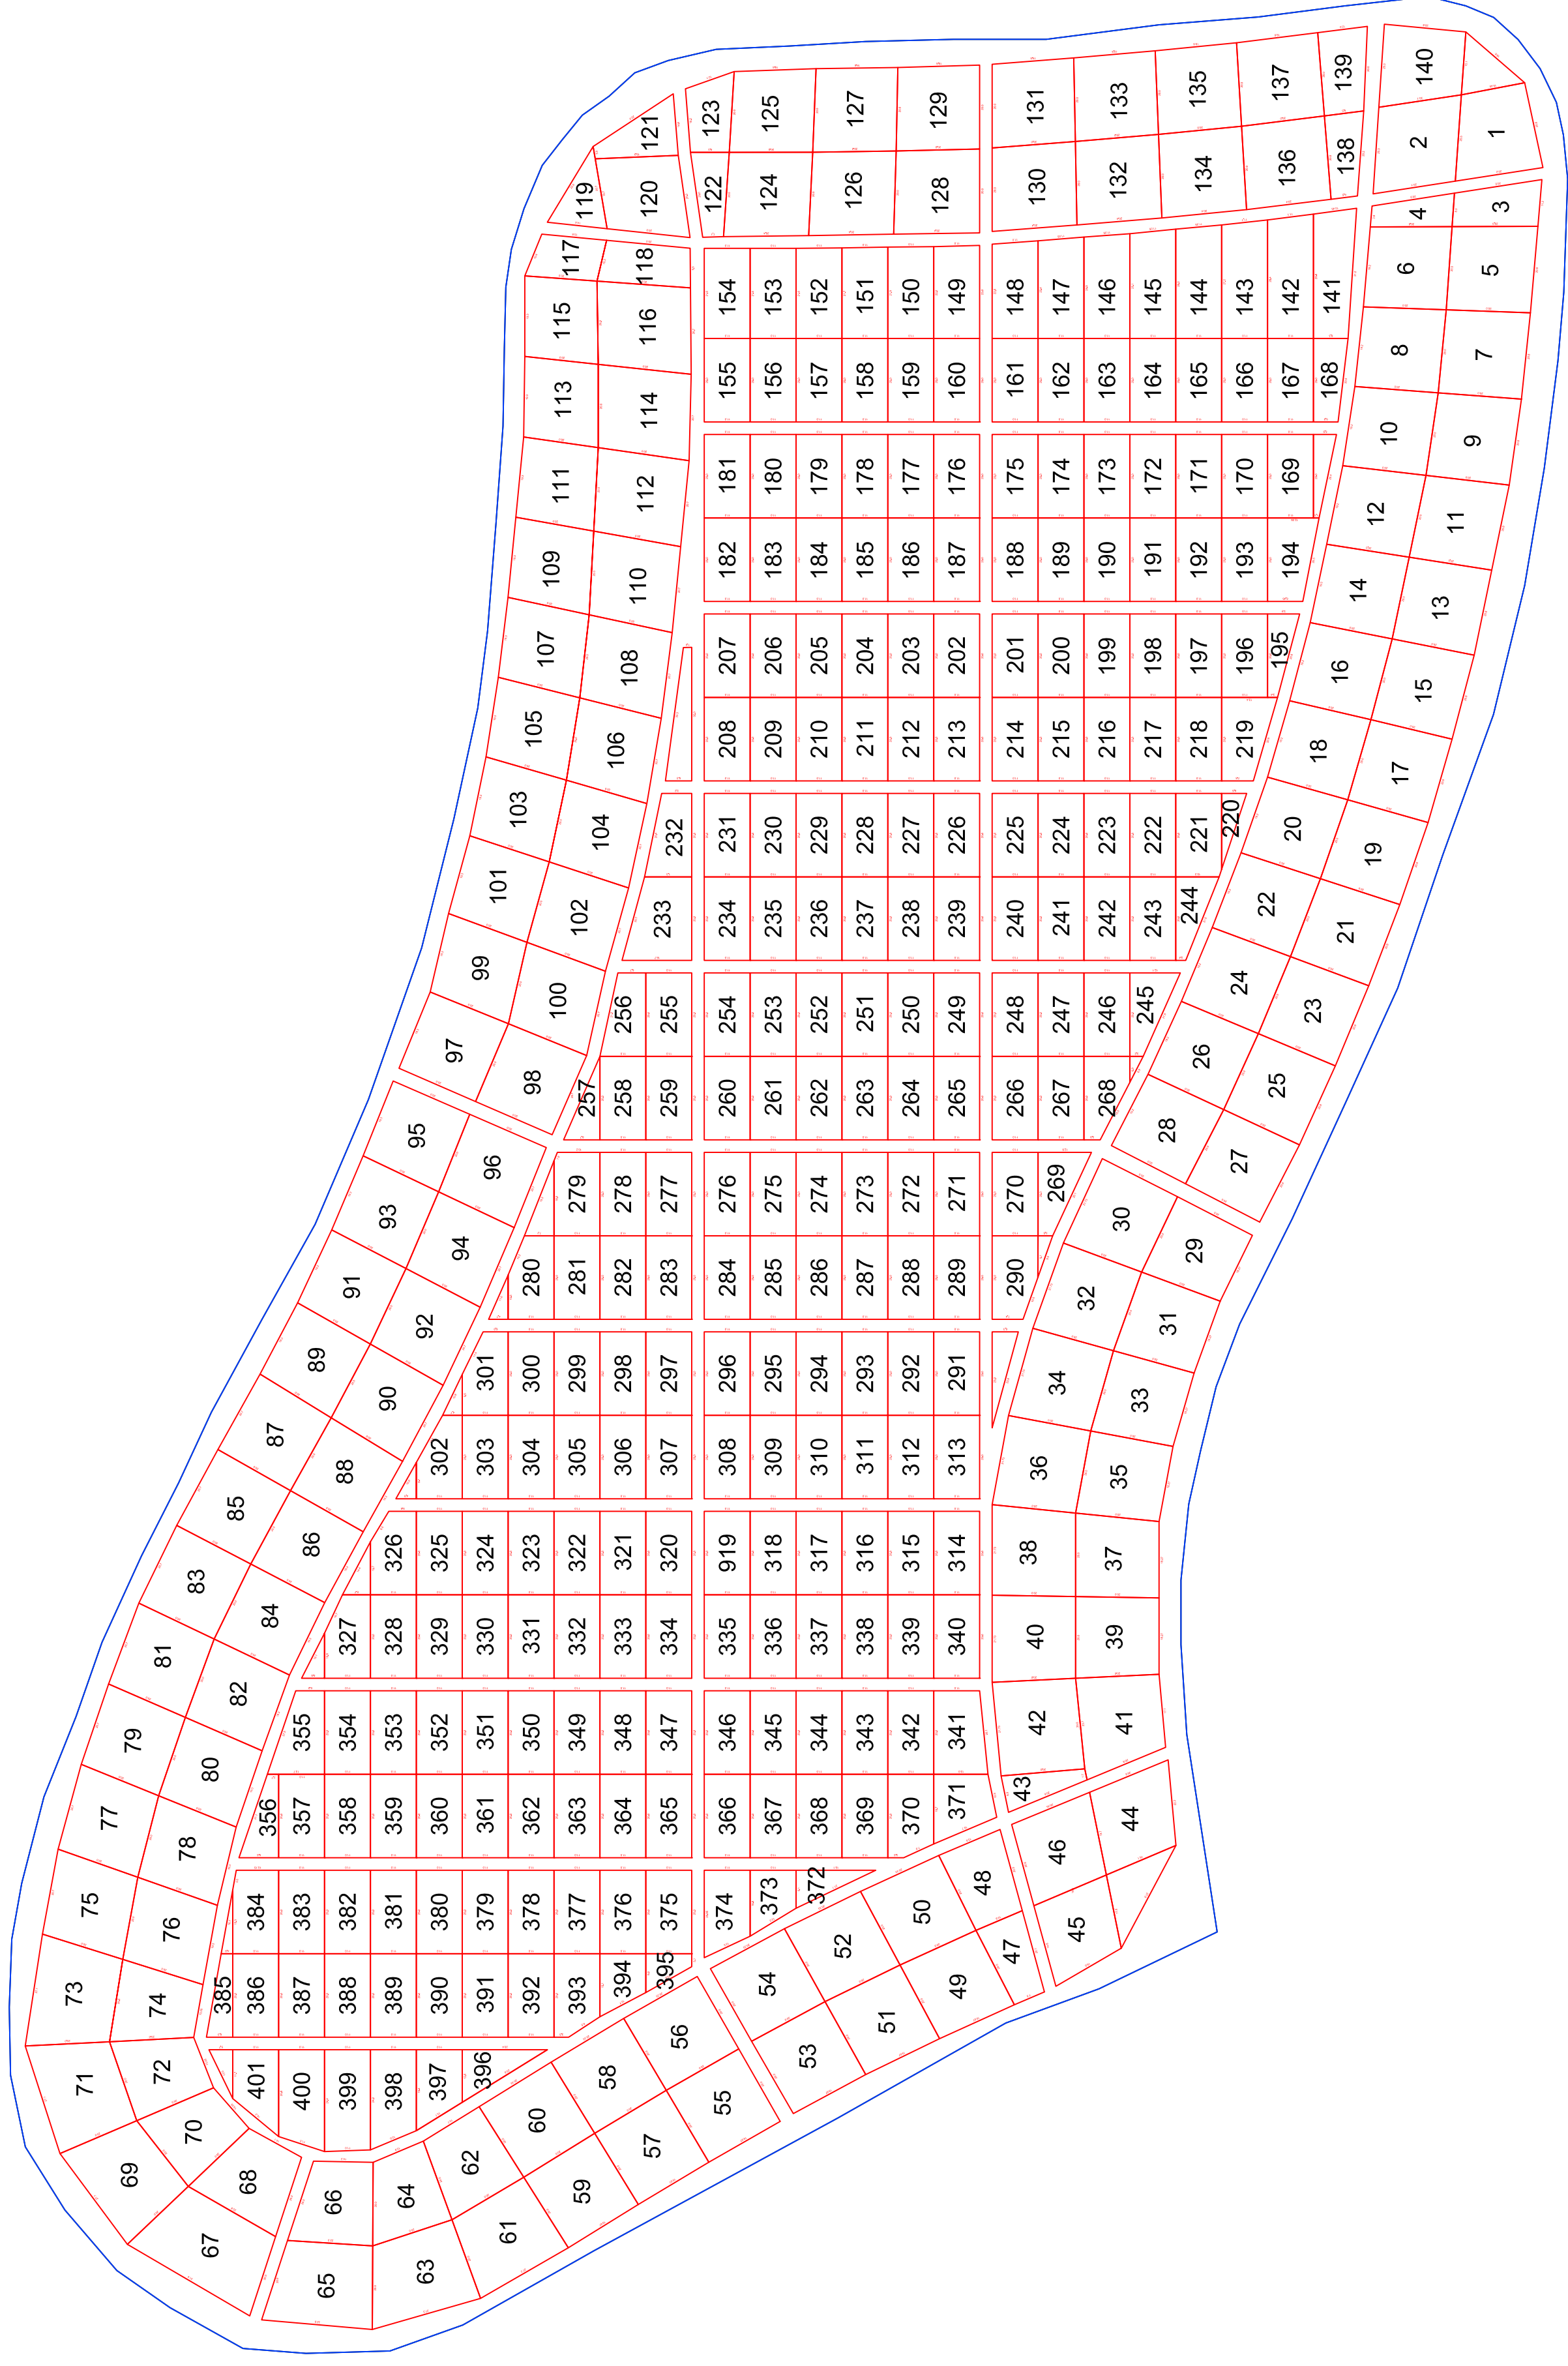

City of New
Philadelphia
Cemetery Dept.

Scale 1"=30'

Lot B