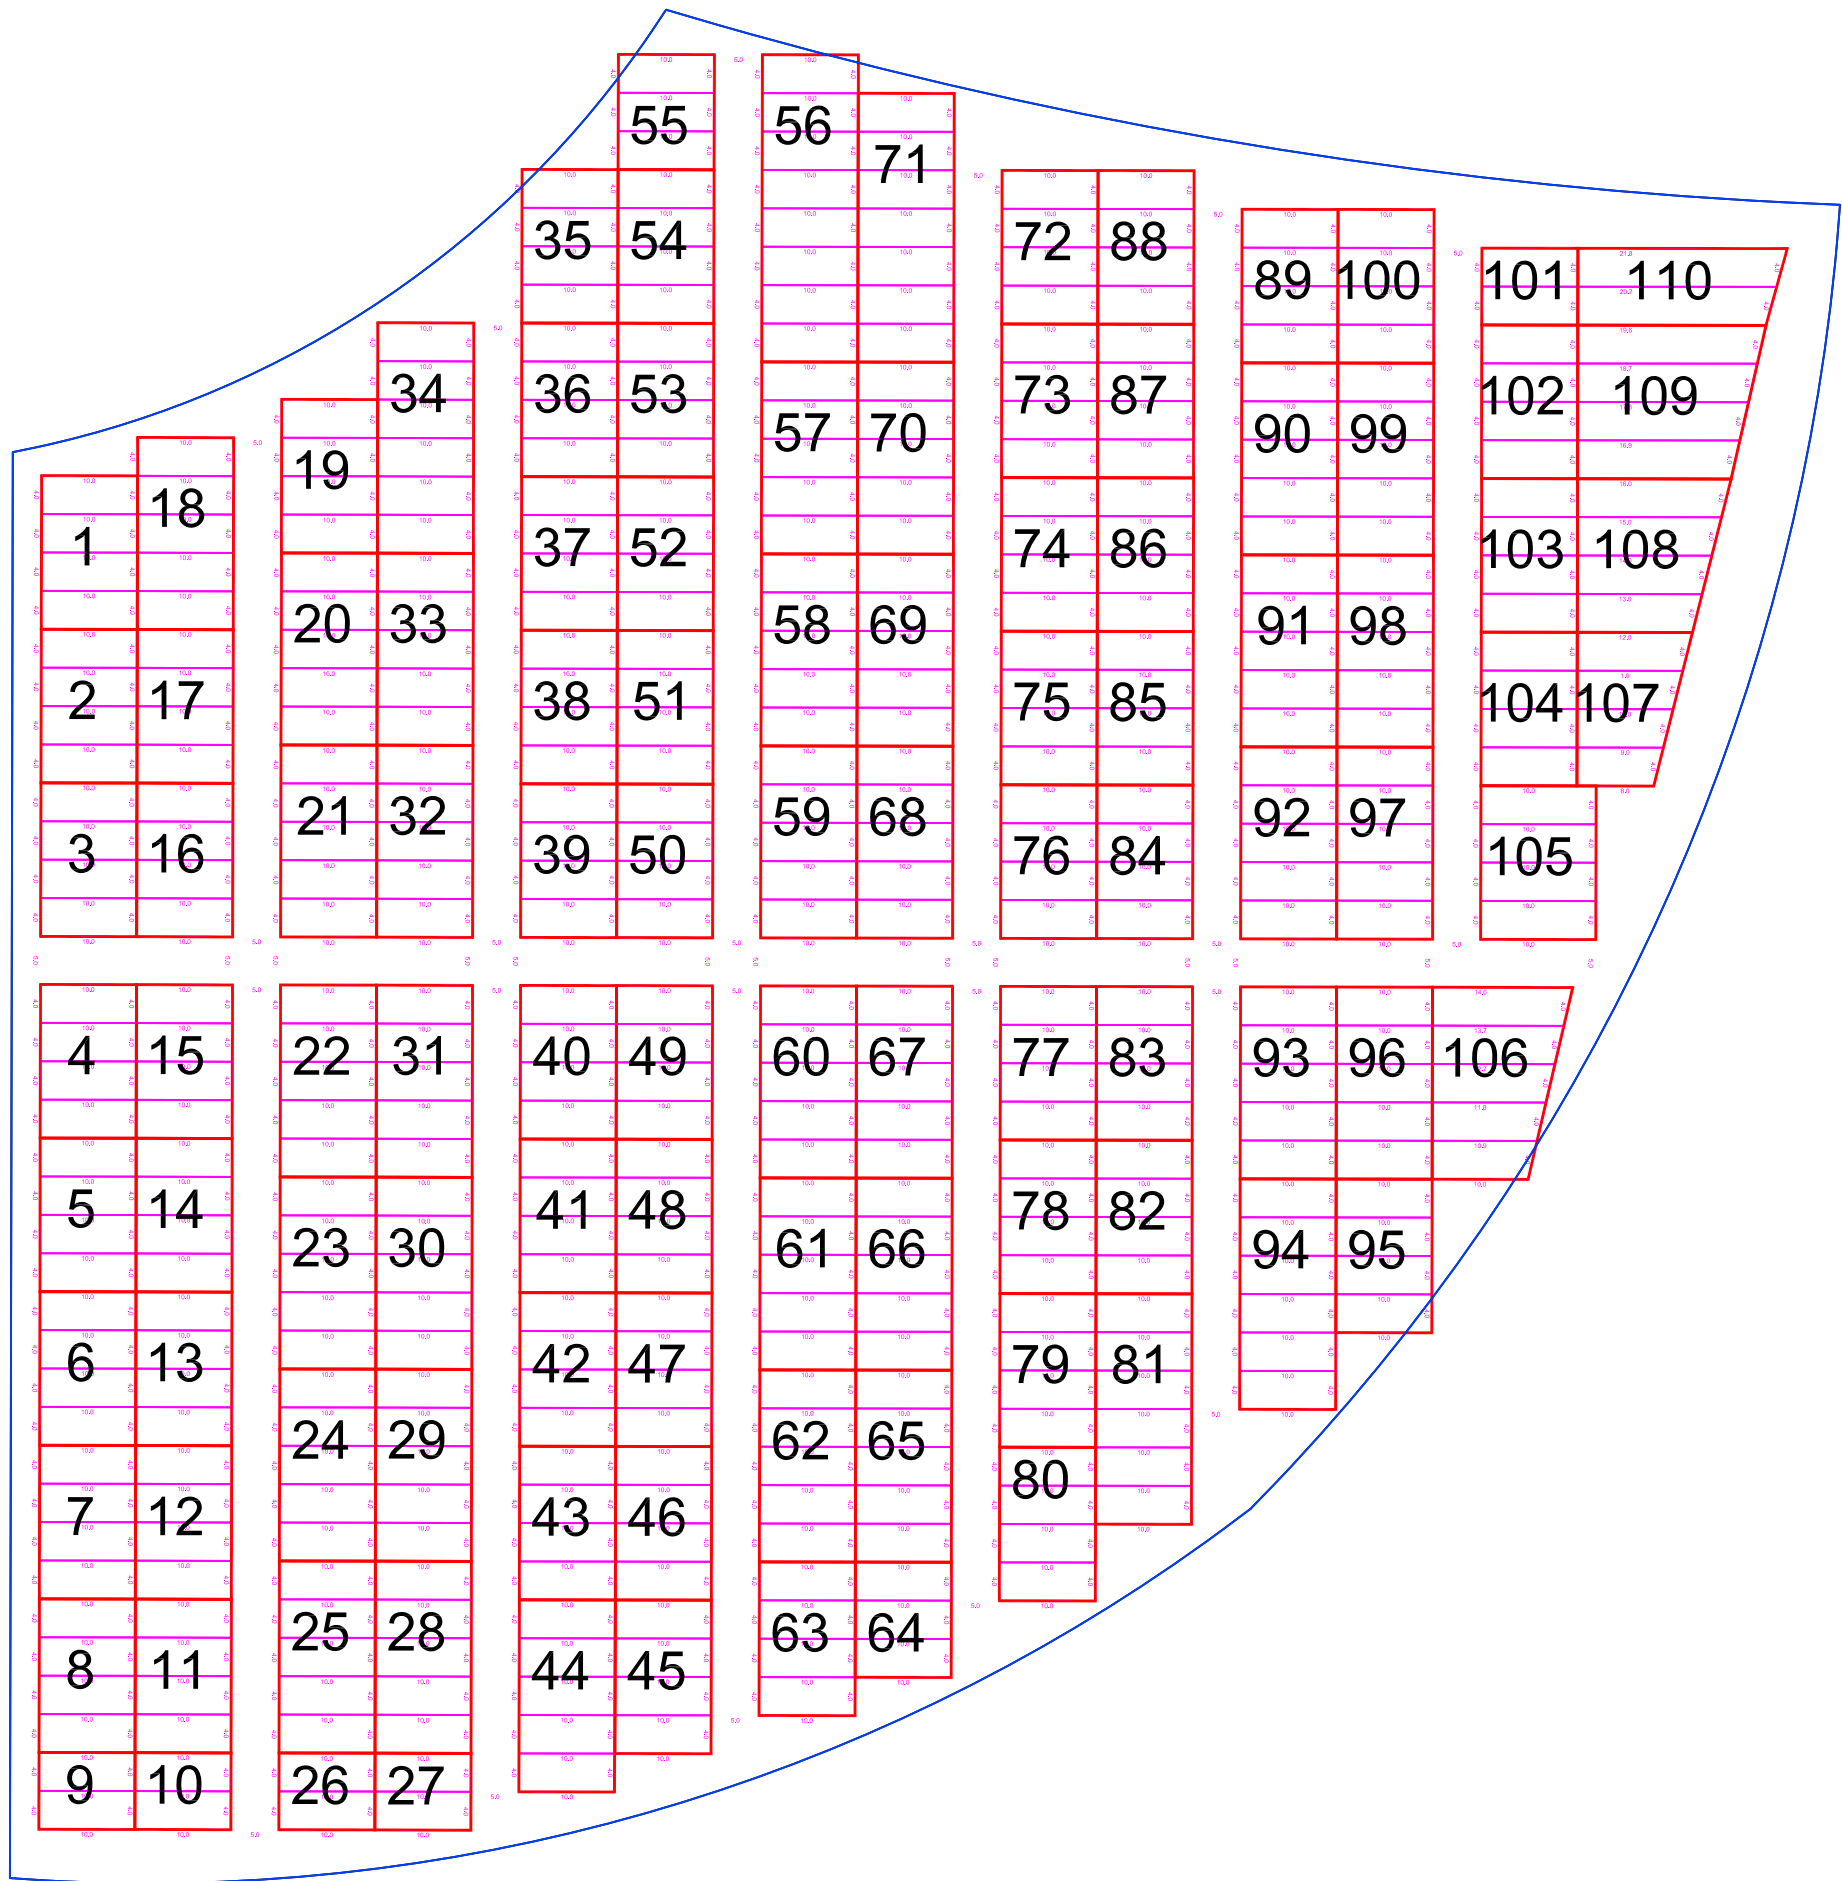

Scale 1"=20'

Lot 1

City of New Philadelphia Cemetery Dept.

Scale 1"=20'

Lot 2

City of New Philadelphia Cemetery Dept.

Scale 1"=20'

Lot 3

City of New
Philadelphia
Cemetery Dept.

Scale 1"=20'

Lot 4

City of New
Philadelphia
Cemetery Dept.

Scale 1"=20'

Lot 5

City of New Philadelphia Cemetery Dept.

Scale 1"=20'

Lot 6

City of New
Philadelphia
Cemetery Dept.

Scale 1"=20'

Lot 7

City of New Philadelphia Cemetery Dept.

Scale 1"=20'

Lot 8

City of New Philadelphia Cemetery Dept.

Scale 1"=20'

Lot 9

City of New Philadelphia Cemetery Dept.

Scale 1"=20'

Lot 10

City of New Philadelphia Cemetery Dept.

Scale 1"=20'

Lot 11