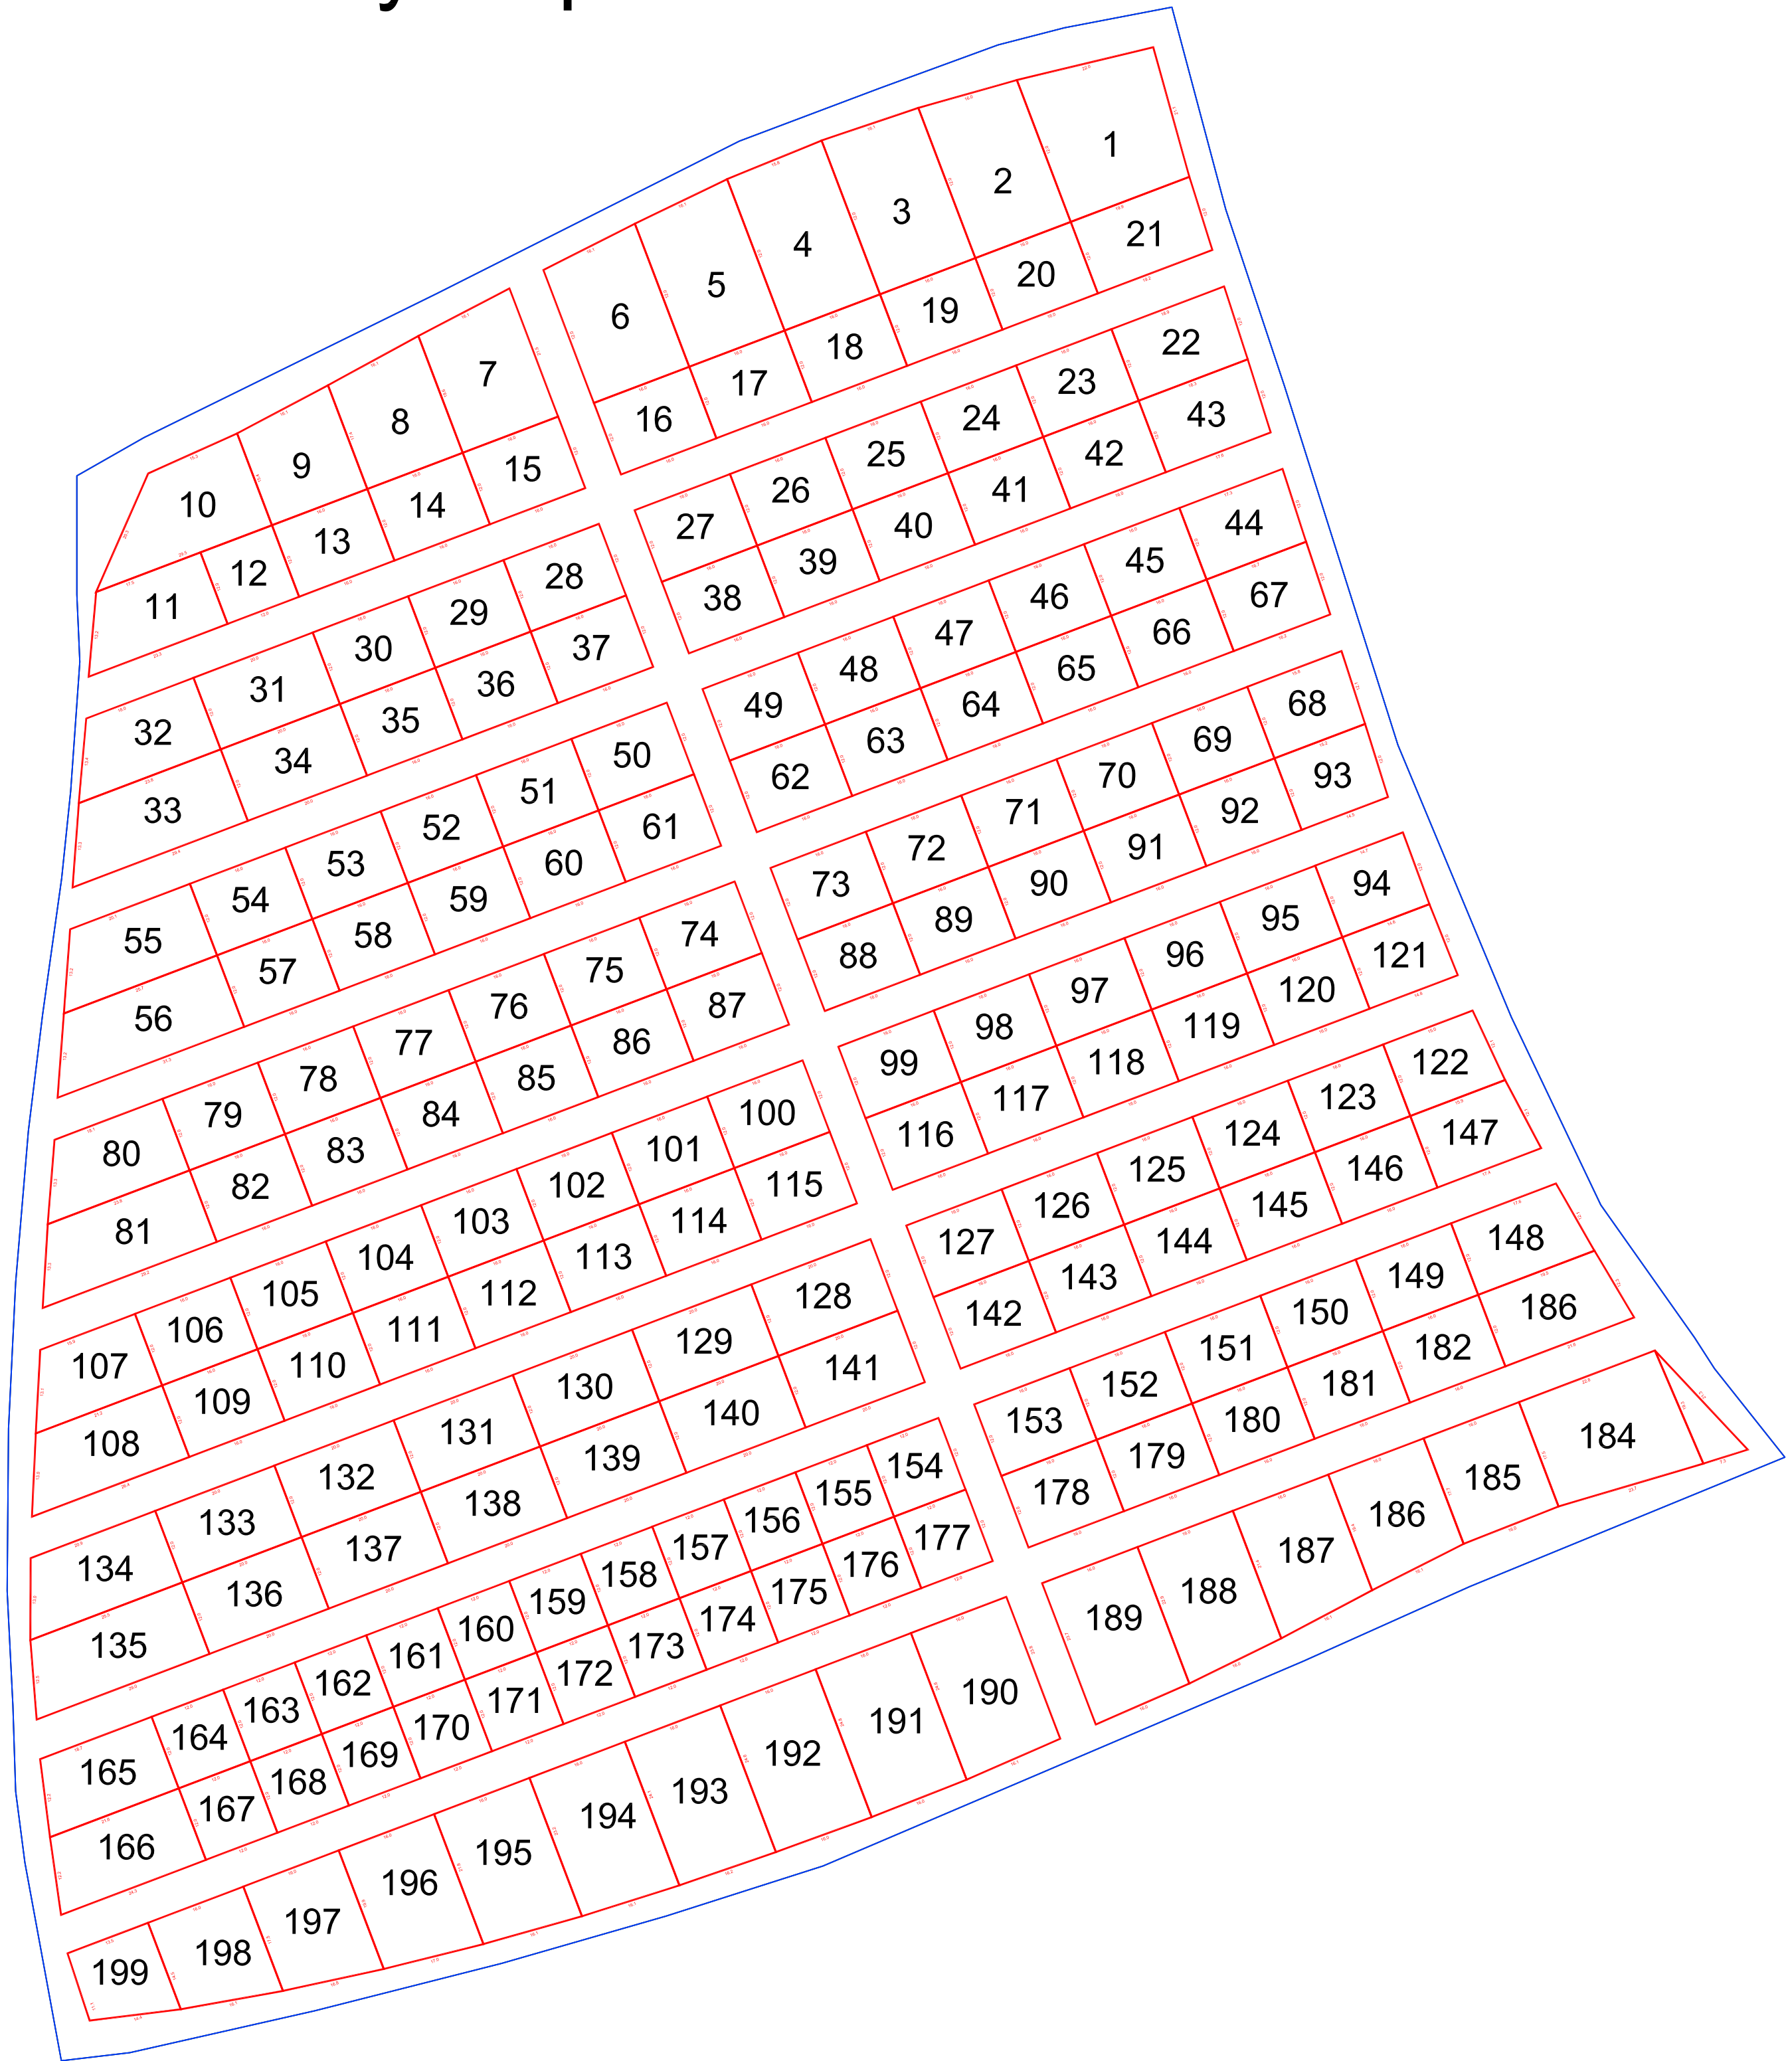

Scale 1"=20'

Lot 1

City of New Philadelphia Cemetery Dept.

Scale 1"=20'

Lot 2

City of New Philadelphia Cemetery Dept.

Scale 1"=20'

Lot 3

Lot 6

City of New
Philadelphia
Cemetery Dept.

Scale 1"=20'

Lot 7

City of New Philadelphia Cemetery Dept.

Scale 1"=20'

Lot 8

City of New Philadelphia Cemetery Dept.

Scale 1"=20'

Lot 9

City of New Philadelphia Cemetery Dept.

Scale 1"=20'

Lot 10

City of New Philadelphia Cemetery Dept.

Scale 1"=20'

Lot 11

Scale 1"=20'

Lot 17N

City of New Philadelphia Cemetery Dept.

Scale 1"=20'

Lot 17S

City of New
Philadelphia
Cemetery Dept.

Scale 1"=20'

Lot 18