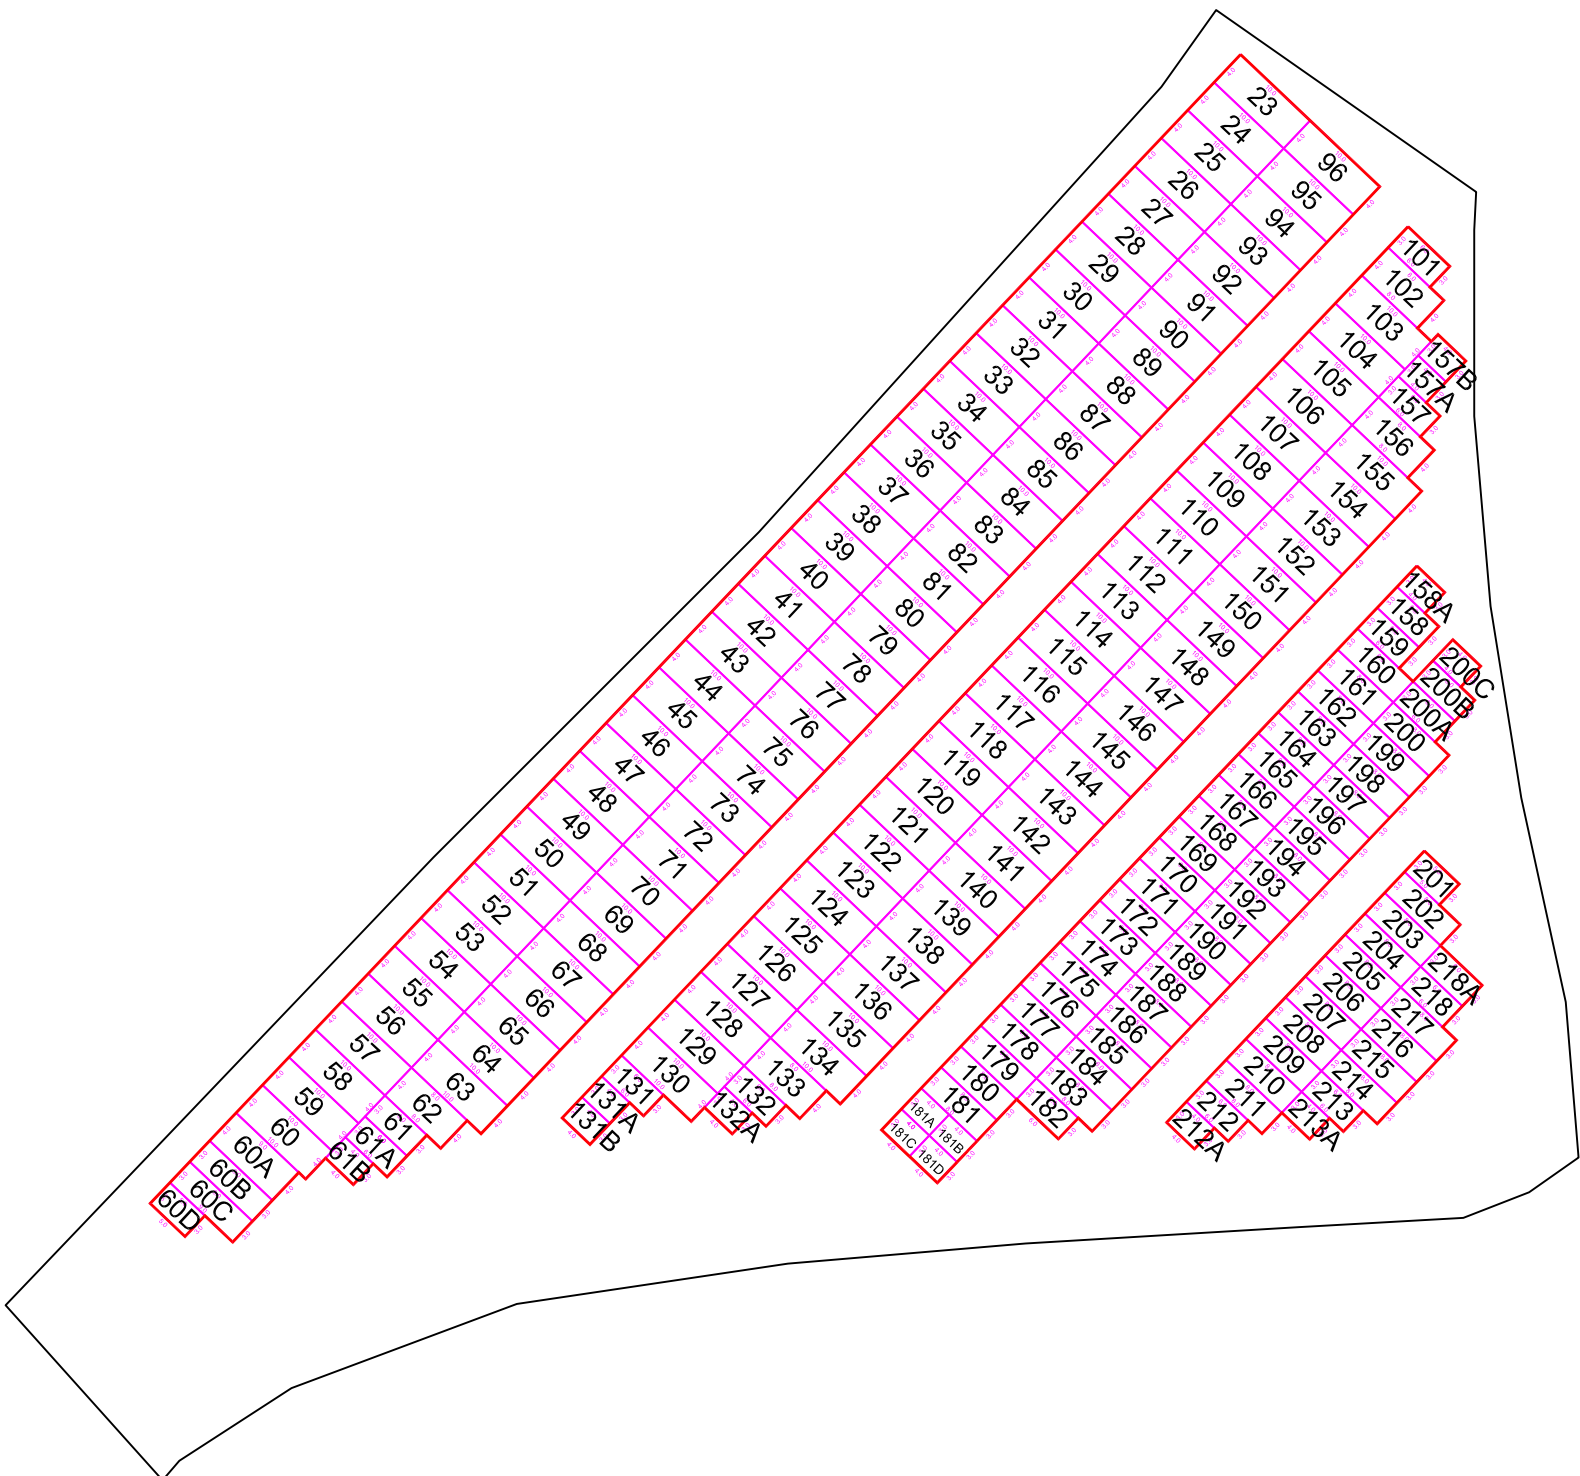

City of New Philadelphia Cemetery Dept.

Scale 1"=20'

Lot 20