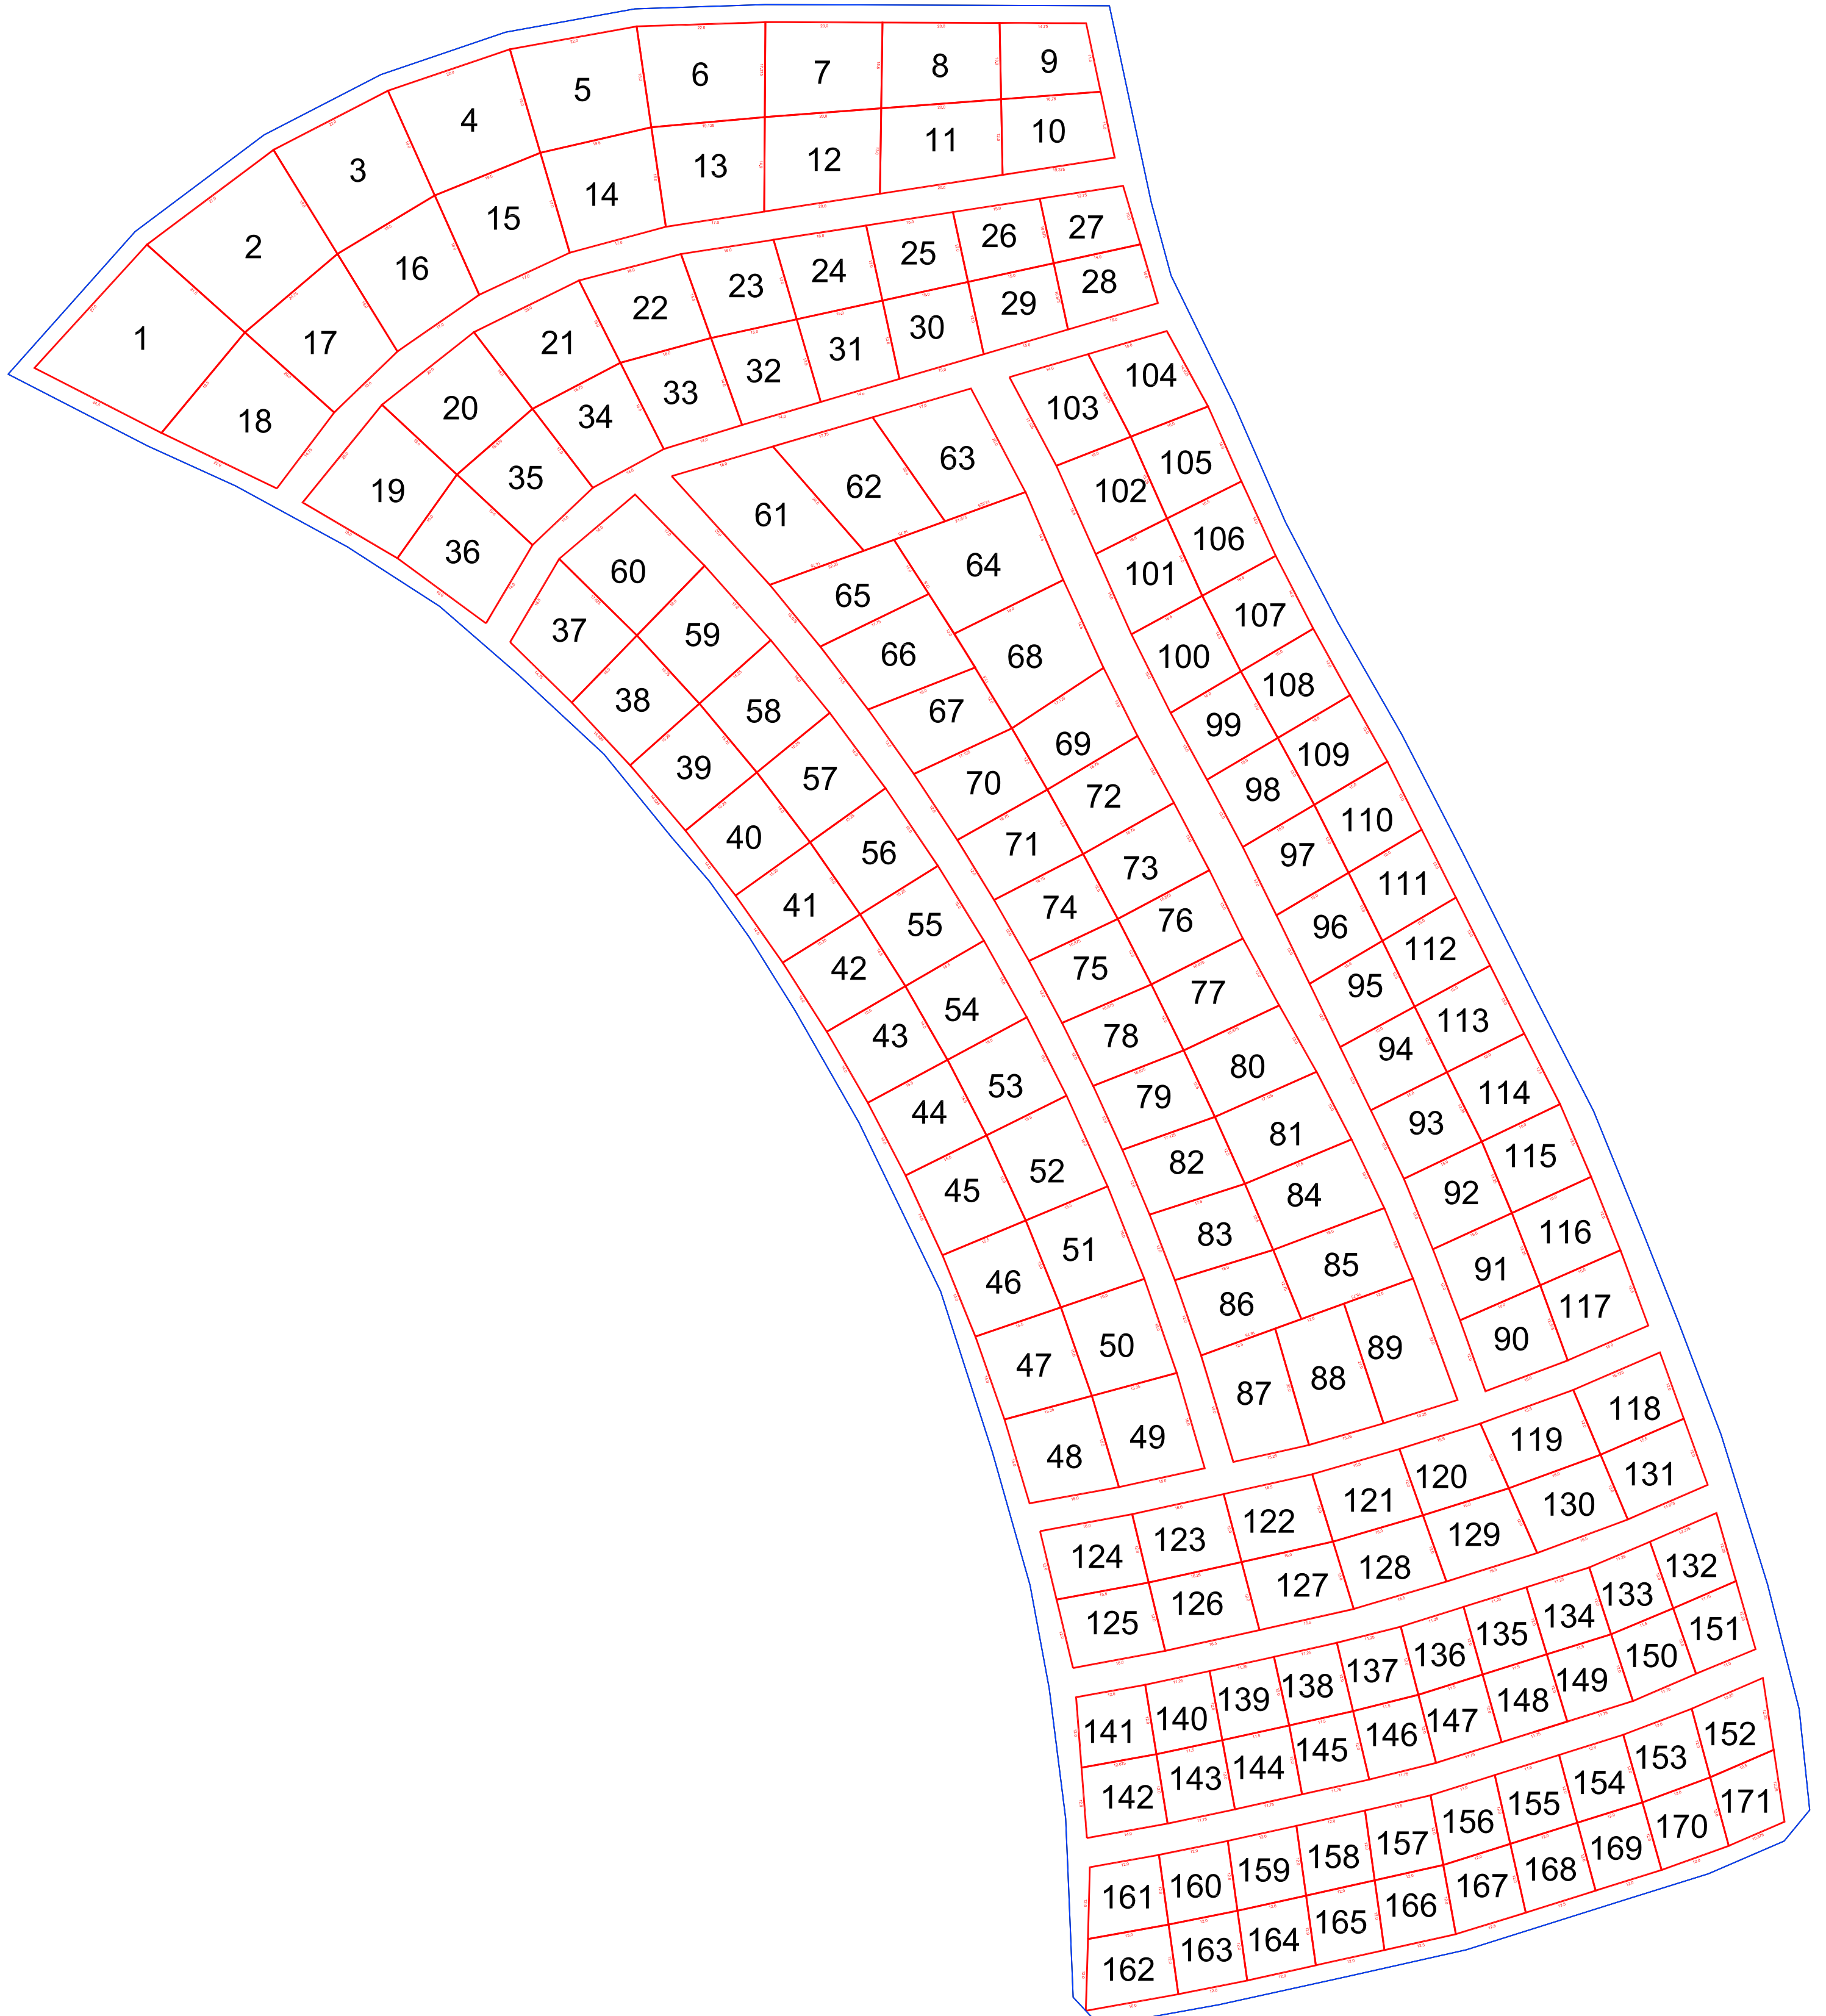

Scale 1"=20'

Lot 1

City of New Philadelphia Cemetery Dept.

Scale 1"=20'

Lot 2

City of New Philadelphia Cemetery Dept.

Scale 1"=20'

Lot 3

City of New
Philadelphia
Cemetery Dept.

Scale 1"=20'

Lot 4

City of New
Philadelphia
Cemetery Dept.

Scale 1"=20'

Lot 5

City of New Philadelphia Cemetery Dept.

Scale 1"=20'

Lot 6

City of New
Philadelphia
Cemetery Dept.

Scale 1"=20'

Lot 7

City of New Philadelphia Cemetery Dept.

Scale 1"=20'

Lot 8

City of New Philadelphia Cemetery Dept.

Scale 1"=20'

Lot 9

City of New Philadelphia Cemetery Dept.

Scale 1"=20'

Lot 10

City of New Philadelphia Cemetery Dept.

Scale 1"=20'

Lot 11