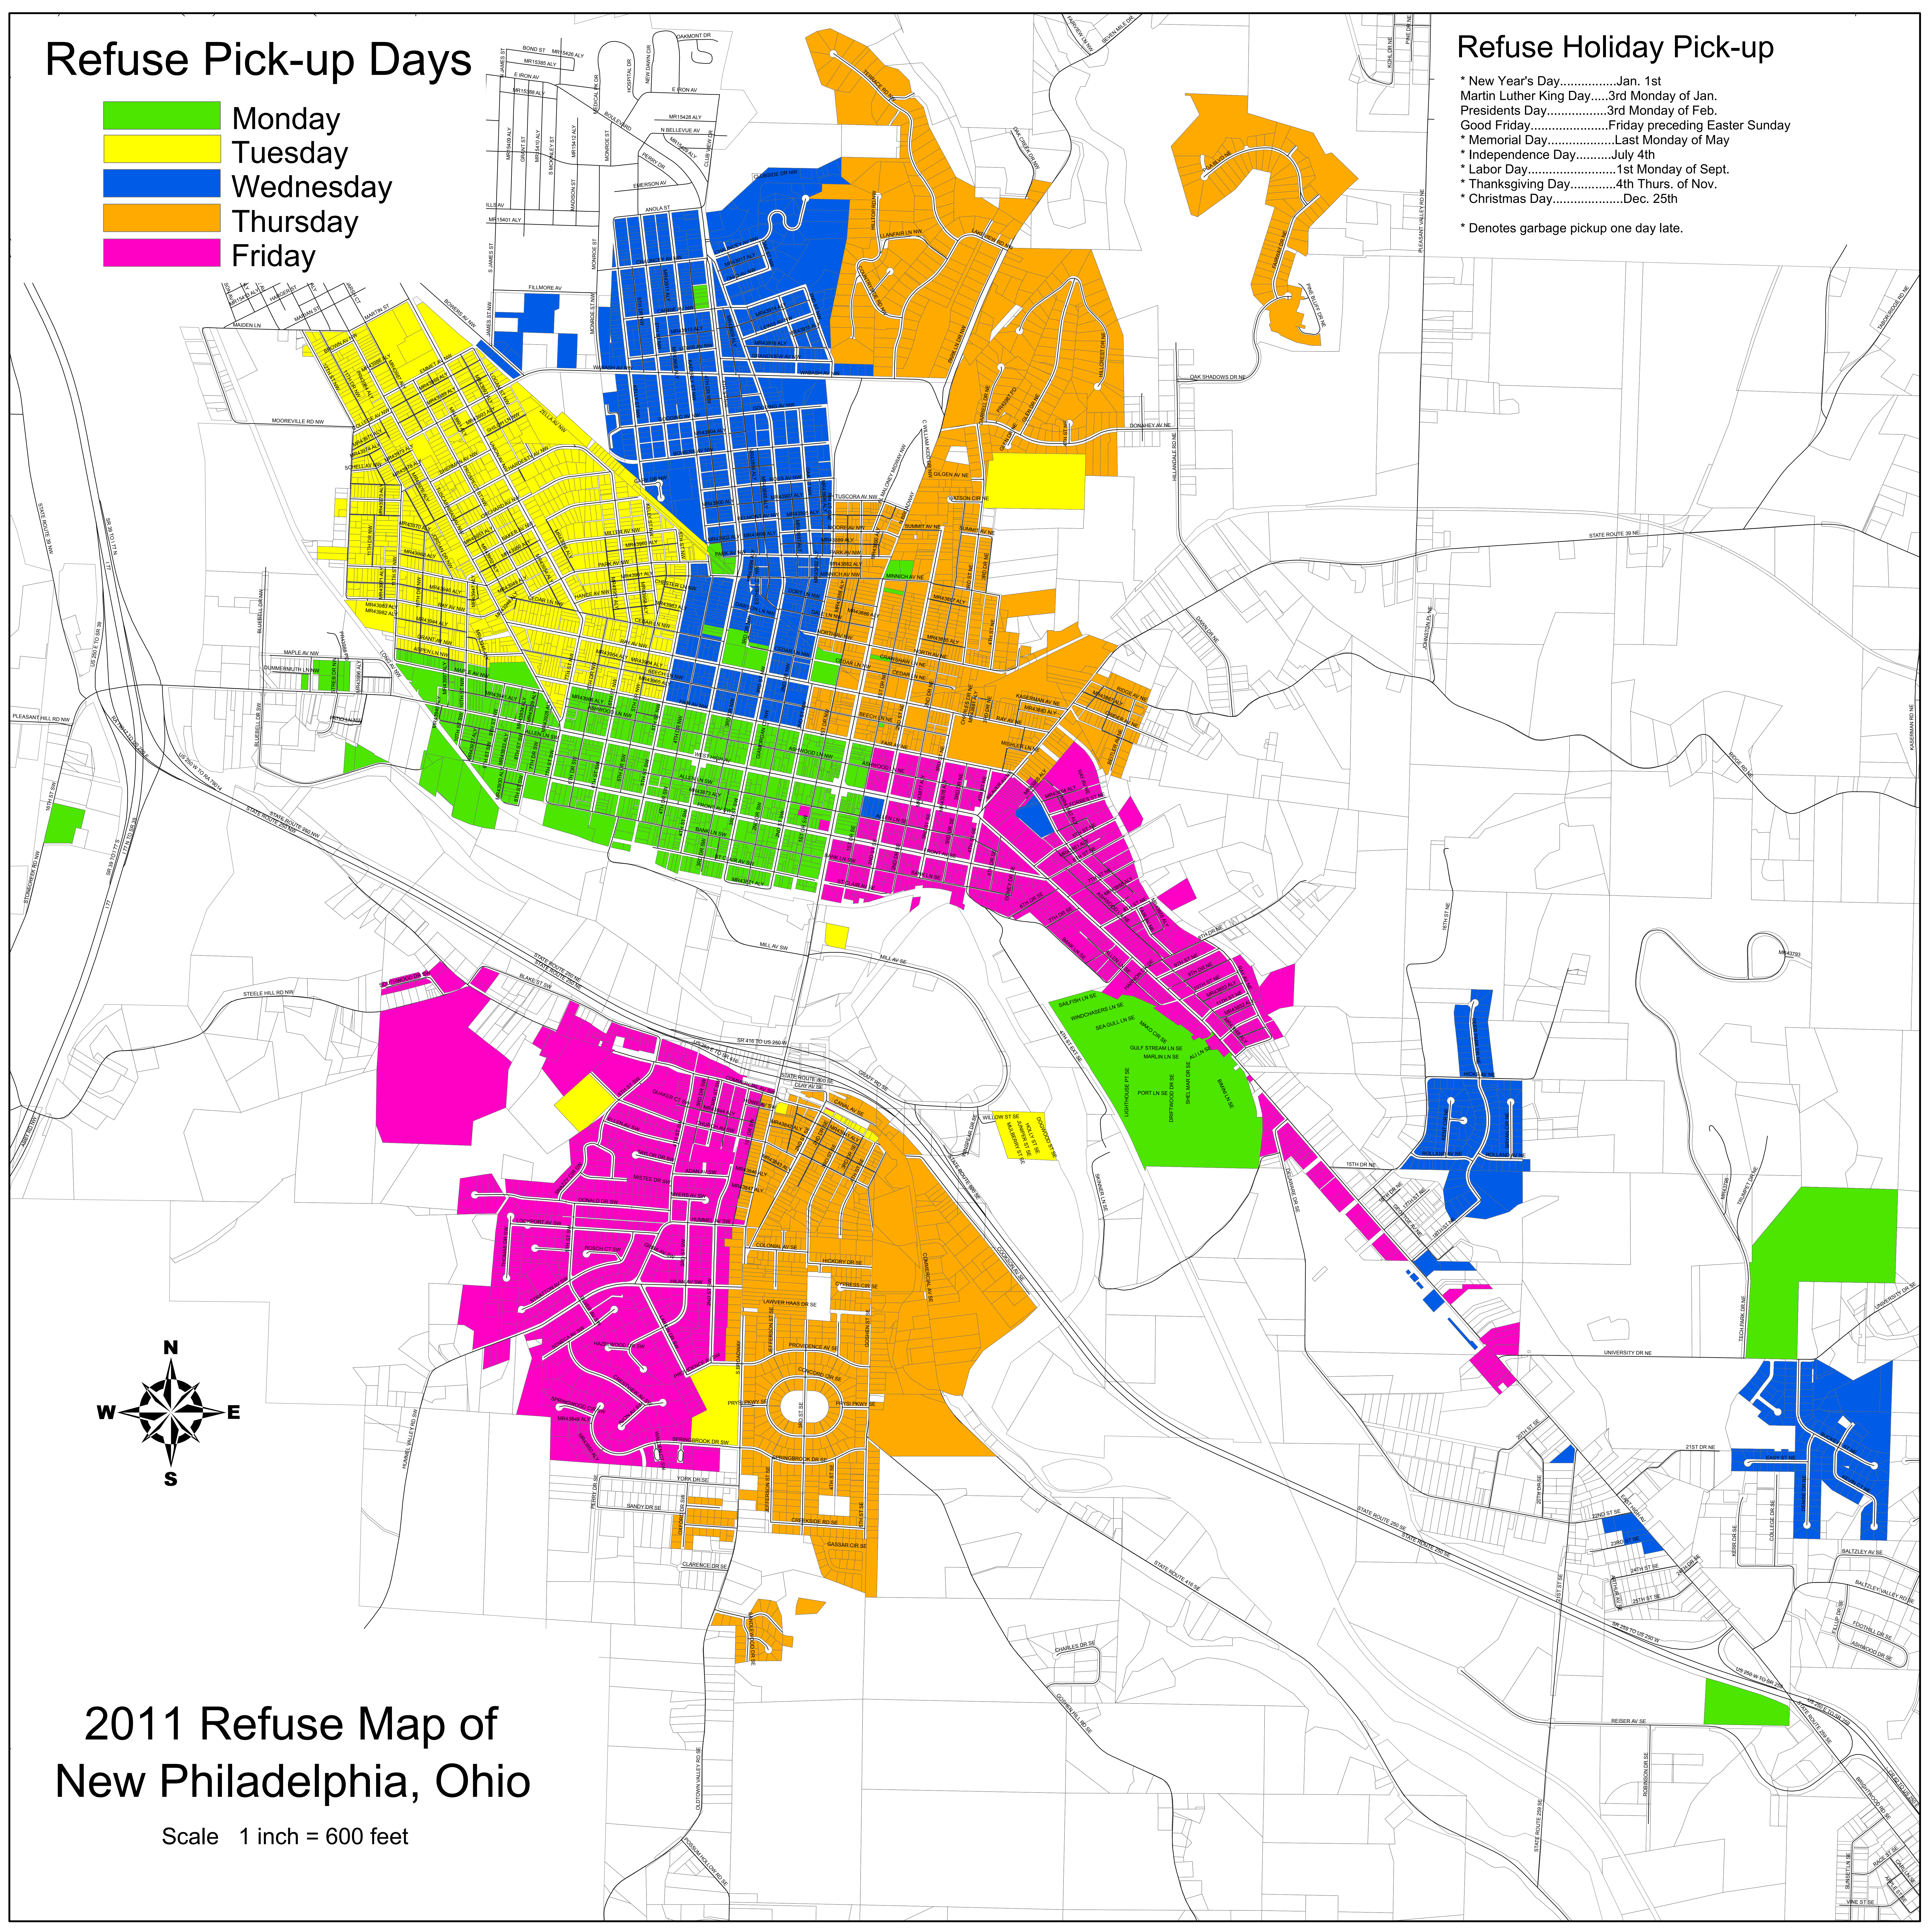

# Refuse Pick-up Days

- Monday
- Tuesday
- Wednesday
- Thursday
- Friday

## Refuse Holiday Pick-up

- \* New Year's Day.....Jan. 1st
  - \* Martin Luther King Day.....3rd Monday of Jan.
  - \* Presidents Day.....3rd Monday of Feb.
  - \* Good Friday.....Friday preceding Easter Sunday
  - \* Memorial Day.....Last Monday of May
  - \* Independence Day.....July 4th
  - \* Labor Day.....1st Monday of Sept.
  - \* Thanksgiving Day.....4th Thurs. of Nov.
  - \* Christmas Day.....Dec. 25th
- \* Denotes garbage pickup one day late.

# 2011 Refuse Map of New Philadelphia, Ohio

Scale 1 inch = 600 feet